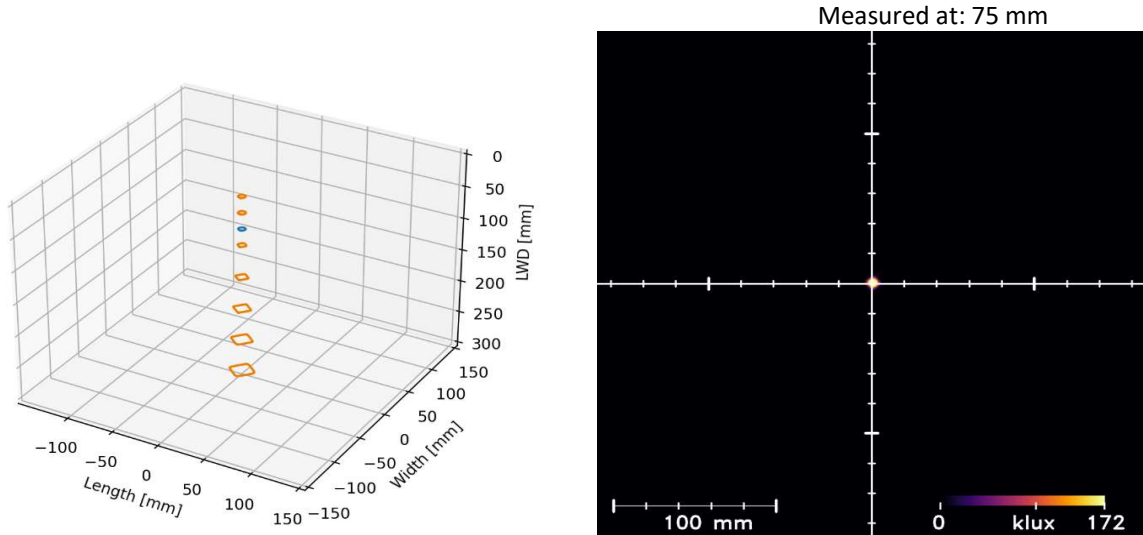

Power Minispot PSL-Wide-WT-s

Color: White 6020K CRI80

Distance [mm]	Peak Illuminance [kLux]	Peak Irradiance [W/m ²]	FWHM length [mm]	FWHM width [mm]
25	260	790	6	6
50	110	334	9	9
75	49	150	13	13
100	28	85	18	19
200	7	22	38	38
300	3	10	55	56

All values are measured example values for steady light mode with a tolerance range of +/- 8% for typical values.