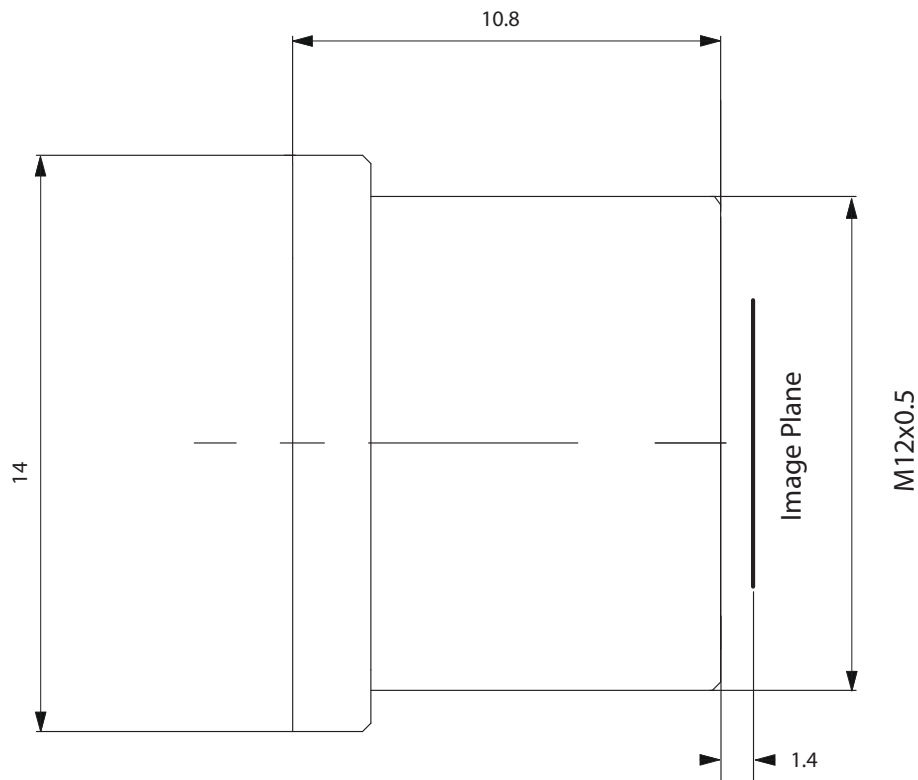

Technical Data

TBL 4 (C) 5MP

SPECIFICATIONS:	
Format:	1/2.5"
Focal length:	4.0 mm
Back focal length:	5.9 mm
Iris:	1.8
Diameter:	14 mm
Length:	17.4 mm
Mass:	5 g

Megapixel Board Lenses Technical Data

TBL 6 (C) 5MP

SPECIFICATIONS:	
Format:	1/2.5"
Focal length:	6.0 mm
Back focal length:	7.6 mm
Iris:	1.8
Diameter:	14 mm
Length:	18.8 mm
Mass:	5.5 g

Megapixel Board Lenses

Technical Data

TBL 8 (C) 5MP

SPECIFICATIONS:	
Format:	1/2.5"
Focal length:	8.0 mm
Back focal length:	7.1 mm
Iris:	1.8
Diameter:	14 mm
Length:	19.2 mm
Mass:	6.5 g

Megapixel Board Lenses Technical Data TBL 8.4-2 (C)5MP,

SPECIFICATIONS:	
Format:	1/2"
Focal length:	8.4 mm
Back focal length:	3.03 mm
Iris:	3.0
Diameter:	14
Length:	10.8 mm
Mass:	4 g

Megapixel Board Lenses Technical Data TBL 9.6-2 C 3MP

SPECIFICATIONS:	
Format:	1/2"
Focal length:	9.6 mm
Back focal length:	4.4 mm
Iris:	3.0
Diameter:	14 mm
Length:	13.3 mm
Mass:	5 g

Megapixel Board Lenses

Technical Data

TBL 12-2 (C)5MP

SPECIFICATIONS:	
Format:	1/2"
Focal length:	12.0 mm
Back focal length:	7.6 mm
Iris:	2.0
Diameter:	14 mm
Length:	10.2 mm
Mass:	5 g