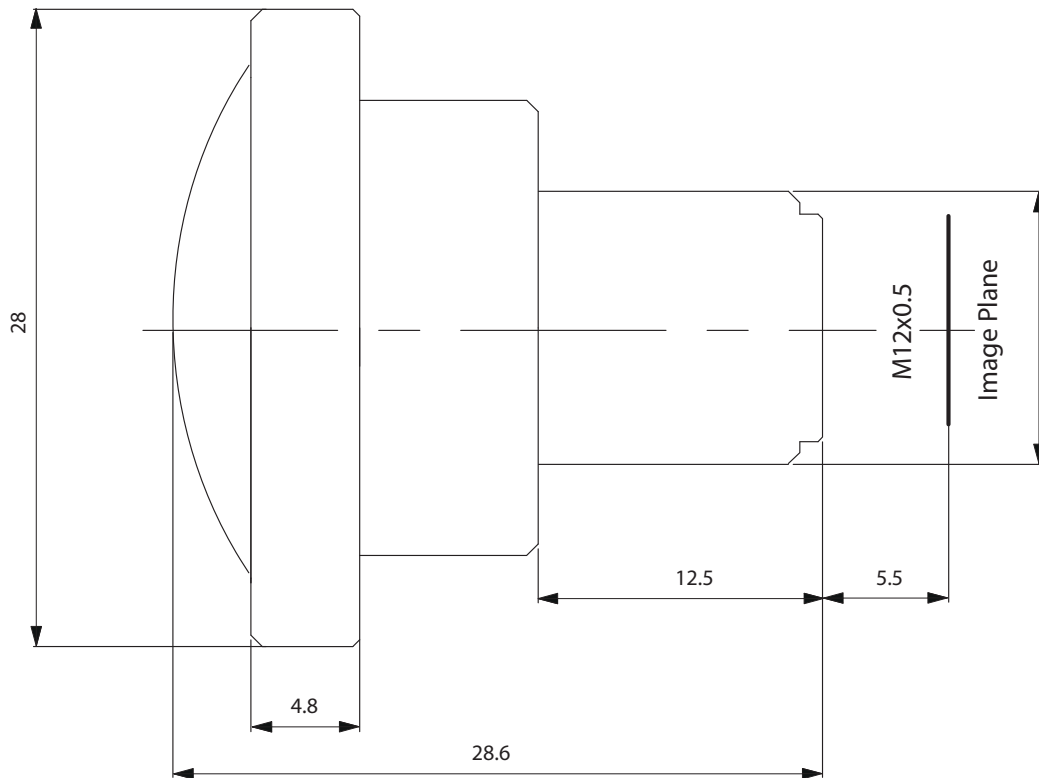

Megapixel Board Lenses

Technical Data

Overview

Lenses

	Format	Focal length (mm)	Back focal length (mm)	Iris	IR-Cut-Filter	Diameter (mm)	Length (mm)	Mass (g)
TBL 1.4 5MP	1/2.5"	1.4	5.5	2.0	-	14	28.6	22
TBL 1.4 C 5MP	1/2.5"	1.4	5.5	2.0	1	14	28.6	22
TBL 2.5 5MP	1/2.5"	2.5	5.9	2.4	-	14	19.1	12
TBL 2.5 C 5MP	1/2.5"	2.5	5.9	2.4	1	14	19.1	12
TBL 2.9 5MP	1/2.5"	2.9	5	2.0	-	14	20.2	7
TBL 2.9 C 5MP	1/2.5"	2.9	5	2.0	1	14	20.2	7
TBL 3.6 5MP	1/2.5"	3.6	5.4	1.8	-	14	18.1	5
TBL 3.6 C 5MP	1/2.5"	3.6	5.4	1.8	1	14	18.1	5
TBL 4.5 5MP	1/2.5"	4	5.9	1.8	-	14	17.4	5
TBL 4.5 C 5MP	1/2.5"	4	5.9	1.8	1	14	17.4	5
TBL 6 5MP	1/2.5"	6	7.6	1.8	-	14	18.8	5.5
TBL 6 C 5MP	1/2.5"	6	7.6	1.8	1	14	18.8	5.5
TBL 8 5MP	1/2.5"	8	7.1	1.8	-	14	19.2	6.5
TBL 8 C 5MP	1/2.5"	8	7.1	1.8	1	14	19.2	6.5
TBL 8.4-2 5MP	1/2"	8.4	1.4	3.0	-	14	10.8	4
TBL 8.4-2 C 5MP	1/2"	8.4	1.4	3.0	1	14	10.8	4
TBL 9.6-2 C 3MP	1/2"	9.6	4.4	3.0	1	14	13.3	5
TBL 12-2	1/2"	12.0	7.6	2.0	-	14	10.2	6
TBL 12-2 C	1/2"	12.0	7.6	2.0	1	14	10.2	6
TBL 12 3 MP	1/2.5"	12.0	6.6	1.6	-	14	16.3	6
TBL 12 C 3 MP	1/2.5"	12.0	6.6	1.6	1	14	16.3	6
TBL 16 3 MP	1/2.5"	16.0	6.9	1.6	-	14	13.4	5
TBL 16 C 3 MP	1/2.5"	16.0	6.9	1.6	1	14	13.4	5

Megapixel Board Lenses Technical Data

TBL 1.4 (C) 5MP

SPECIFICATIONS:	
Format:	1/2.5"
Focal length:	1.4 mm
Back focal length:	5.5 mm
Iris:	2.0
Diameter:	14 mm
Length:	28.6 mm
Mass:	22 g

Megapixel Board Lenses Technical Data TBL 2.5 (C) 5MP

SPECIFICATIONS:	
Format:	1/2.5"
Focal length:	2.5 mm
Back focal length:	5.9 mm
Iris:	2.4
Diameter:	14 mm
Length:	19.1 mm
Mass:	12 g

Megapixel Board Lenses

Technical Data

TBL 2.9 (C) 5MP

SPECIFICATIONS:	
Format:	1/2.5"
Focal length:	2.9 mm
Back focal length:	5 mm
Iris:	2.0
Diameter:	14 mm
Length:	20.2 mm
Mass:	7 g

Megapixel Board Lenses Technical Data

TBL 3.6 (C) 5MP

SPECIFICATIONS:	
Format:	1/2.5"
Focal length:	3.6 mm
Back focal length:	5.4 mm
Iris:	1.8
Diameter:	14 mm
Length:	18.1 mm
Mass:	5 g

Megapixel Board Lenses