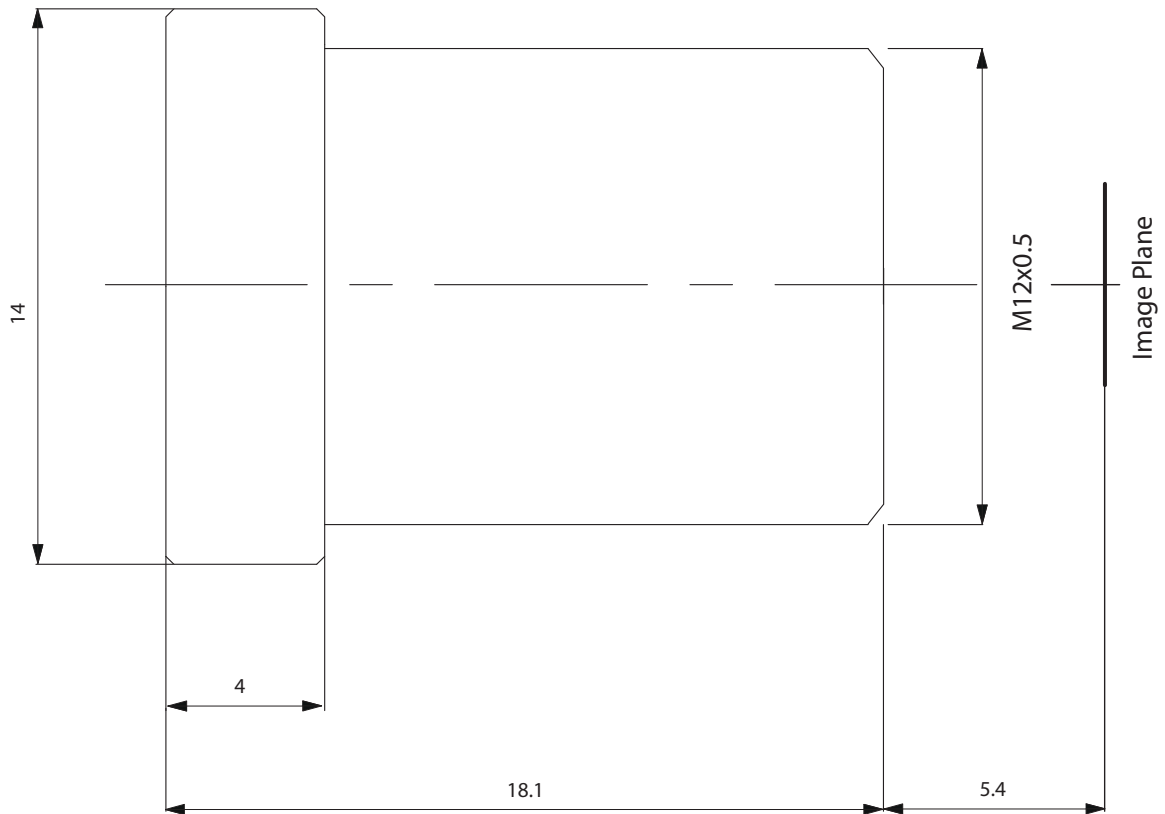

Megapixel Board Lenses Technical Data

TBL 1.4 (C) 5MP

SPECIFICATIONS:	
Format:	1/2.5"
Focal length:	1.4 mm
Back focal length:	5.5 mm
Iris:	2.0
Diameter:	14 mm
Length:	28.6 mm
Mass:	22 g

Megapixel Board Lenses Technical Data TBL 2.5 (C) 5MP

SPECIFICATIONS:	
Format:	1/2.5"
Focal length:	2.5 mm
Back focal length:	5.9 mm
Iris:	2.4
Diameter:	14 mm
Length:	19.1 mm
Mass:	12 g

Megapixel Board Lenses

Technical Data

TBL 2.9 (C) 5MP

SPECIFICATIONS:	
Format:	1/2.5"
Focal length:	2.9 mm
Back focal length:	5 mm
Iris:	2.0
Diameter:	14 mm
Length:	20.2 mm
Mass:	7 g

Megapixel Board Lenses Technical Data

TBL 3.6 (C) 5MP

SPECIFICATIONS:	
Format:	1/2.5"
Focal length:	3.6 mm
Back focal length:	5.4 mm
Iris:	1.8
Diameter:	14 mm
Length:	18.1 mm
Mass:	5 g

Megapixel Board Lenses

Technical Data

TBL 4 (C) 5MP

SPECIFICATIONS:	
Format:	1/2.5"
Focal length:	4.0 mm
Back focal length:	5.9 mm
Iris:	1.8
Diameter:	14 mm
Length:	17.4 mm
Mass:	5 g

Megapixel Board Lenses Technical Data

TBL 6 (C) 5MP