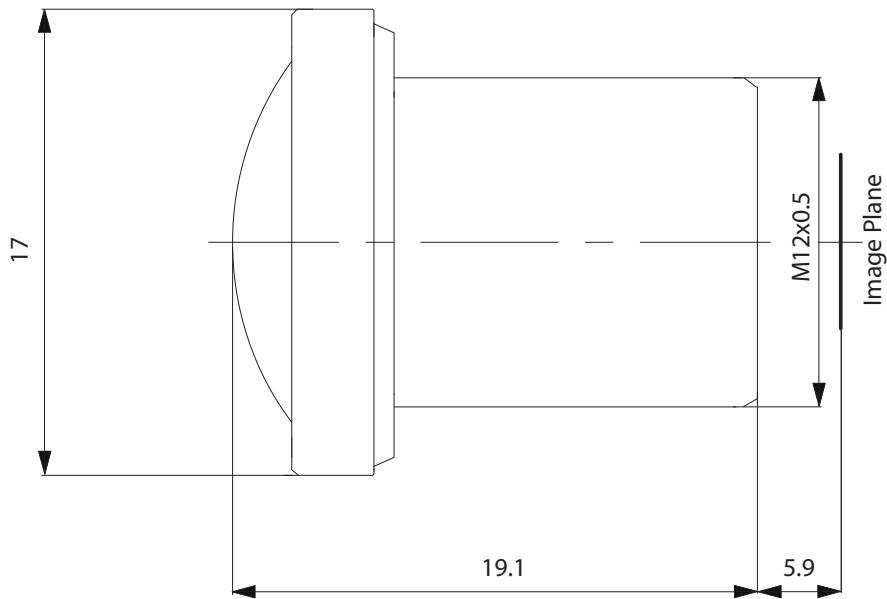

Megapixel Board Lenses Technical Data

TBL 1.4 (C) 5MP

SPECIFICATIONS:	
Format:	1/2.5"
Focal length:	1.4 mm
Back focal length:	5.5 mm
Iris:	2.0
Diameter:	14 mm
Length:	28.6 mm
Mass:	22 g

Megapixel Board Lenses Technical Data TBL 2.5 (C) 5MP

SPECIFICATIONS:	
Format:	1/2.5"
Focal length:	2.5 mm
Back focal length:	5.9 mm
Iris:	2.4
Diameter:	14 mm
Length:	19.1 mm
Mass:	12 g

Megapixel Board Lenses

Technical Data

TBL 2.9 (C) 5MP

SPECIFICATIONS:	
Format:	1/2.5"
Focal length:	2.9 mm
Back focal length:	5 mm
Iris:	2.0
Diameter:	14 mm
Length:	20.2 mm
Mass:	7 g

Megapixel Board Lenses Technical Data

TBL 3.6 (C) 5MP

SPECIFICATIONS:	
Format:	1/2.5"
Focal length:	3.6 mm
Back focal length:	5.4 mm
Iris:	1.8
Diameter:	14 mm
Length:	18.1 mm
Mass:	5 g

Megapixel Board Lenses

Technical Data

TBL 4 (C) 5MP

SPECIFICATIONS:	
Format:	1/2.5"
Focal length:	4.0 mm
Back focal length:	5.9 mm
Iris:	1.8
Diameter:	14 mm
Length:	17.4 mm
Mass:	5 g

Megapixel Board Lenses Technical Data

TBL 6 (C) 5MP