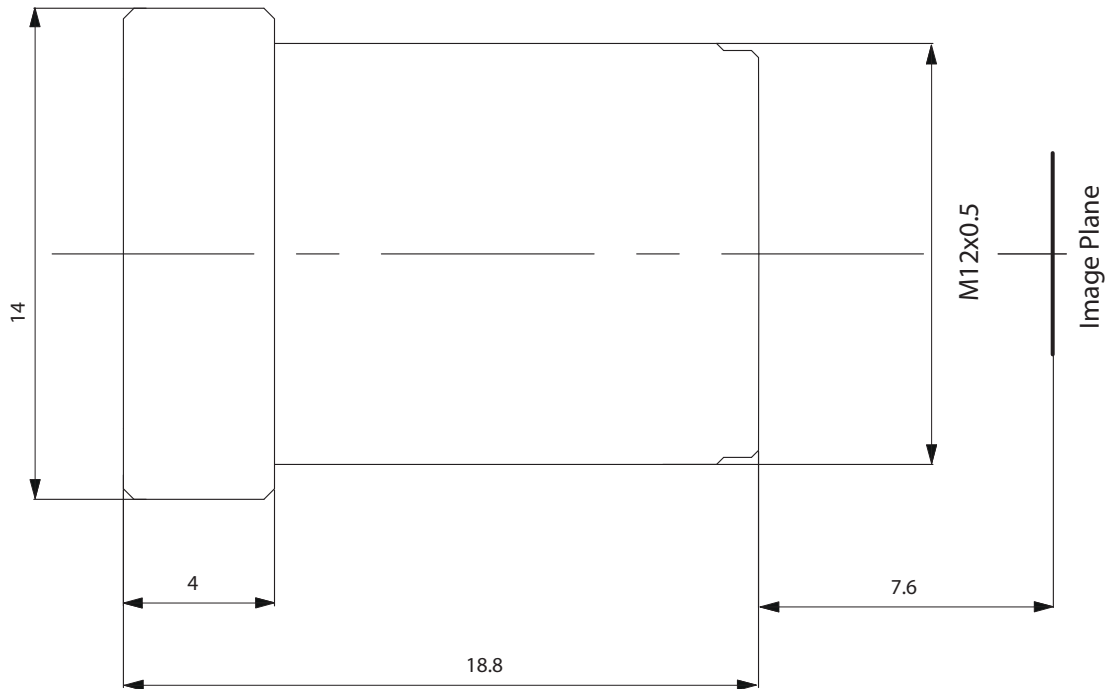

Megapixel Board Lenses Technical Data

TBL 3.6 (C) 5MP

SPECIFICATIONS:	
Format:	1/2.5"
Focal length:	3.6 mm
Back focal length:	5.4 mm
Iris:	1.8
Diameter:	14 mm
Length:	18.1 mm
Mass:	5 g

Megapixel Board Lenses

Technical Data

TBL 4 (C) 5MP

SPECIFICATIONS:	
Format:	1/2.5"
Focal length:	4.0 mm
Back focal length:	5.9 mm
Iris:	1.8
Diameter:	14 mm
Length:	17.4 mm
Mass:	5 g

Megapixel Board Lenses Technical Data

TBL 6 (C) 5MP

SPECIFICATIONS:	
Format:	1/2.5"
Focal length:	6.0 mm
Back focal length:	7.6 mm
Iris:	1.8
Diameter:	14 mm
Length:	18.8 mm
Mass:	5.5 g

Megapixel Board Lenses

Technical Data

TBL 8 (C) 5MP

SPECIFICATIONS:	
Format:	1/2.5"
Focal length:	8.0 mm
Back focal length:	7.1 mm
Iris:	1.8
Diameter:	14 mm
Length:	19.2 mm
Mass:	6.5 g

Megapixel Board Lenses Technical Data TBL 8.4-2 (C)5MP,

SPECIFICATIONS:	
Format:	1/2"
Focal length:	8.4 mm
Back focal length:	3.03 mm
Iris:	3.0
Diameter:	14
Length:	10.8 mm
Mass:	4 g

Megapixel Board Lenses Technical Data TBL 9.6-2 C 3MP