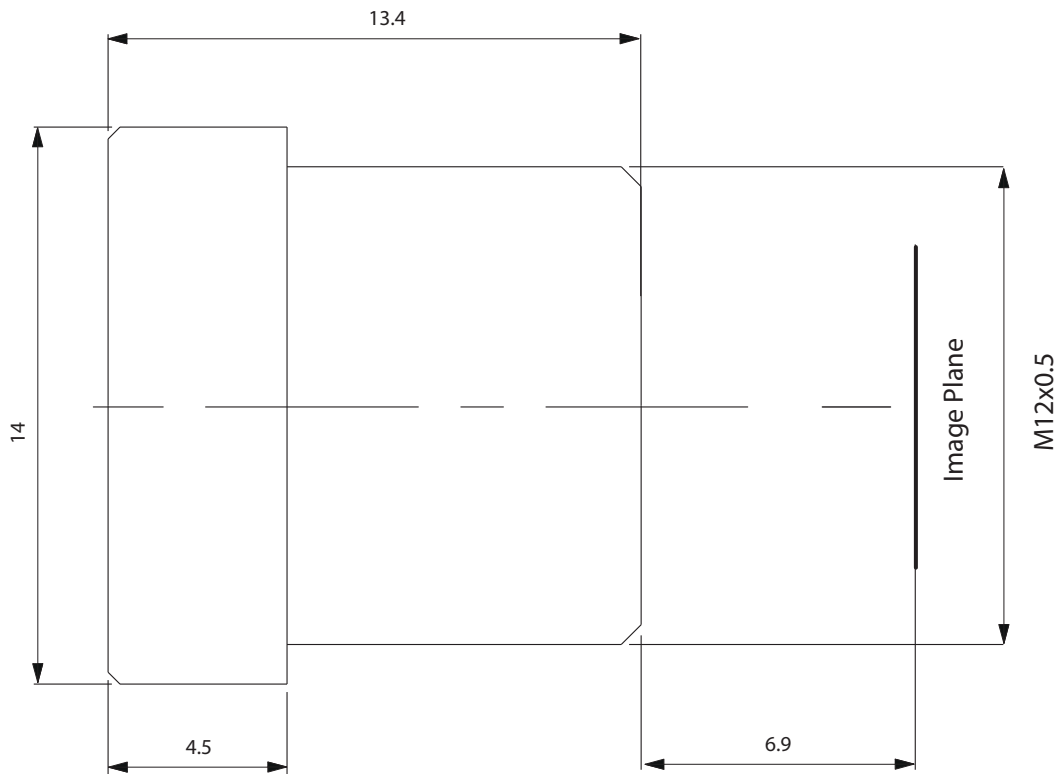

Megapixel Board Lenses Technical Data TBL 8.4-2 (C)5MP,

SPECIFICATIONS:	
Format:	1/2"
Focal length:	8.4 mm
Back focal length:	3.03 mm
Iris:	3.0
Diameter:	14
Length:	10.8 mm
Mass:	4 g

Megapixel Board Lenses Technical Data TBL 9.6-2 C 3MP

SPECIFICATIONS:	
Format:	1/2"
Focal length:	9.6 mm
Back focal length:	4.4 mm
Iris:	3.0
Diameter:	14 mm
Length:	13.3 mm
Mass:	5 g

Megapixel Board Lenses

Technical Data

TBL 12-2 (C)5MP

SPECIFICATIONS:	
Format:	1/2"
Focal length:	12.0 mm
Back focal length:	7.6 mm
Iris:	2.0
Diameter:	14 mm
Length:	10.2 mm
Mass:	5 g

Megapixel Board Lenses Technical Data TBL 12 (C) 3MP

SPECIFICATIONS:	
Format:	1/2.5"
Focal length:	12.0 mm
Back focal length:	6.6mm
Iris:	1.6
Diameter:	14 mm
Length:	16.3 mm
Mass:	6 g

Megapixel Board Lenses

Technical Data

TBL 16 (C) 3MP

SPECIFICATIONS:	
Format:	1/2.5"
Focal length:	16.0 mm
Back focal length:	6.9 mm
Iris:	1.6
Diameter:	14 mm
Length:	13.4 mm
Mass:	5 g

Megapixel Board Lenses Technical Data

Headquarters: The Imaging Source Europe GmbH
Sommerstrasse 36, D-28215 Bremen, Germany
Phone: +49 421 33591-0