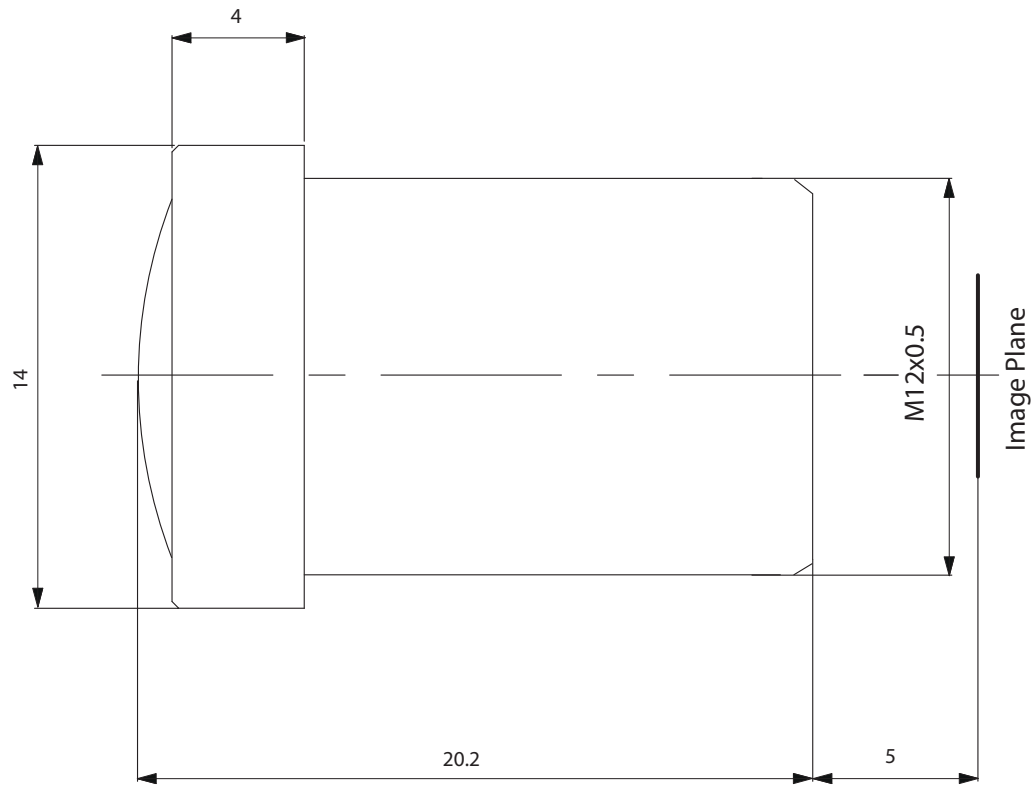

Megapixel Board Lenses Technical Data

TBL 1.4 (C) 5MP

SPECIFICATIONS:	
Format:	1/2.5"
Focal length:	1.4 mm
Back focal length:	5.5 mm
Iris:	2.0
Diameter:	14 mm
Length:	28.6 mm
Mass:	22 g

Megapixel Board Lenses Technical Data TBL 2.5 (C) 5MP

SPECIFICATIONS:	
Format:	1/2.5"
Focal length:	2.5 mm
Back focal length:	5.9 mm
Iris:	2.4
Diameter:	14 mm
Length:	19.1 mm
Mass:	12 g

Megapixel Board Lenses

Technical Data

TBL 2.9 (C) 5MP

SPECIFICATIONS:	
Format:	1/2.5"
Focal length:	2.9 mm
Back focal length:	5 mm
Iris:	2.0
Diameter:	14 mm
Length:	20.2 mm
Mass:	7 g

Megapixel Board Lenses Technical Data

TBL 3.6 (C) 5MP

SPECIFICATIONS:	
Format:	1/2.5"
Focal length:	3.6 mm
Back focal length:	5.4 mm
Iris:	1.8
Diameter:	14 mm
Length:	18.1 mm
Mass:	5 g

Megapixel Board Lenses

Technical Data

TBL 4 (C) 5MP

SPECIFICATIONS:	
Format:	1/2.5"
Focal length:	4.0 mm
Back focal length:	5.9 mm
Iris:	1.8
Diameter:	14 mm
Length:	17.4 mm
Mass:	5 g

Megapixel Board Lenses Technical Data

TBL 6 (C) 5MP