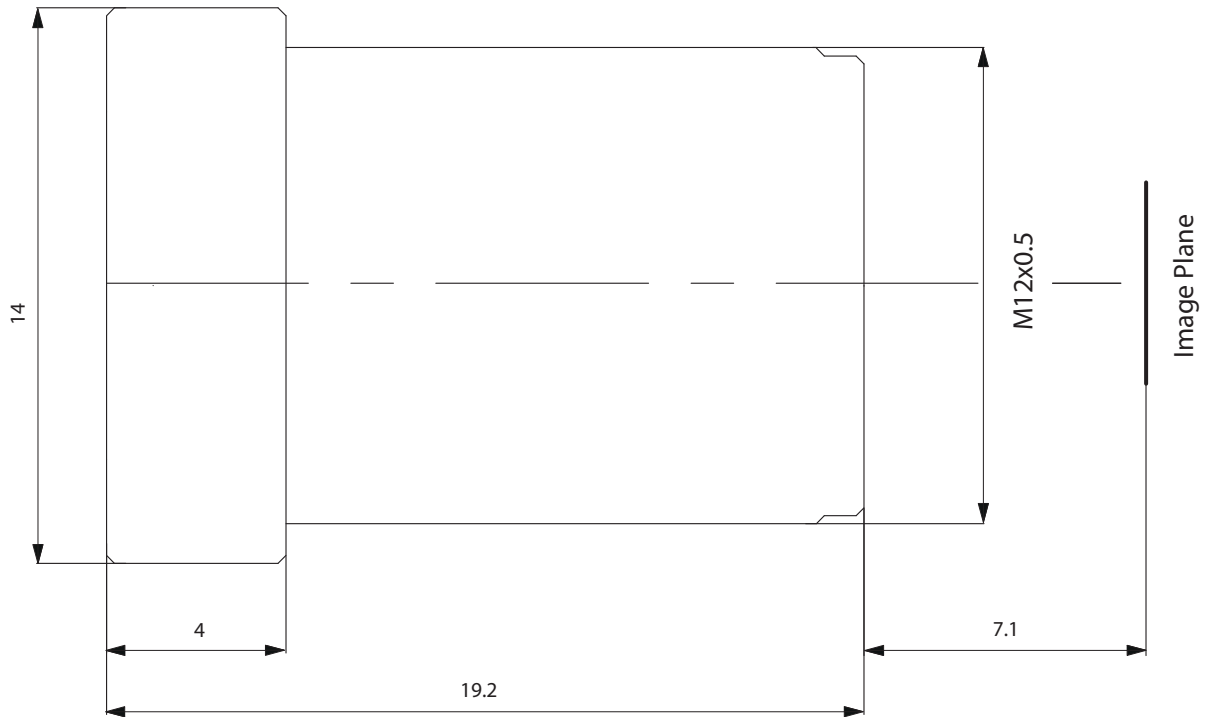

Megapixel Board Lenses Technical Data

TBL 3.6 (C) 5MP

SPECIFICATIONS:	
Format:	1/2.5"
Focal length:	3.6 mm
Back focal length:	5.4 mm
Iris:	1.8
Diameter:	14 mm
Length:	18.1 mm
Mass:	5 g

Megapixel Board Lenses

Technical Data

TBL 4 (C) 5MP

SPECIFICATIONS:	
Format:	1/2.5"
Focal length:	4.0 mm
Back focal length:	5.9 mm
Iris:	1.8
Diameter:	14 mm
Length:	17.4 mm
Mass:	5 g

Megapixel Board Lenses Technical Data

TBL 6 (C) 5MP

SPECIFICATIONS:	
Format:	1/2.5"
Focal length:	6.0 mm
Back focal length:	7.6 mm
Iris:	1.8
Diameter:	14 mm
Length:	18.8 mm
Mass:	5.5 g

Megapixel Board Lenses

Technical Data

TBL 8 (C) 5MP

SPECIFICATIONS:	
Format:	1/2.5"
Focal length:	8.0 mm
Back focal length:	7.1 mm
Iris:	1.8
Diameter:	14 mm
Length:	19.2 mm
Mass:	6.5 g

Megapixel Board Lenses Technical Data TBL 8.4-2 (C)5MP,

SPECIFICATIONS:	
Format:	1/2"
Focal length:	8.4 mm
Back focal length:	3.03 mm
Iris:	3.0
Diameter:	14
Length:	10.8 mm
Mass:	4 g

Megapixel Board Lenses Technical Data TBL 9.6-2 C 3MP