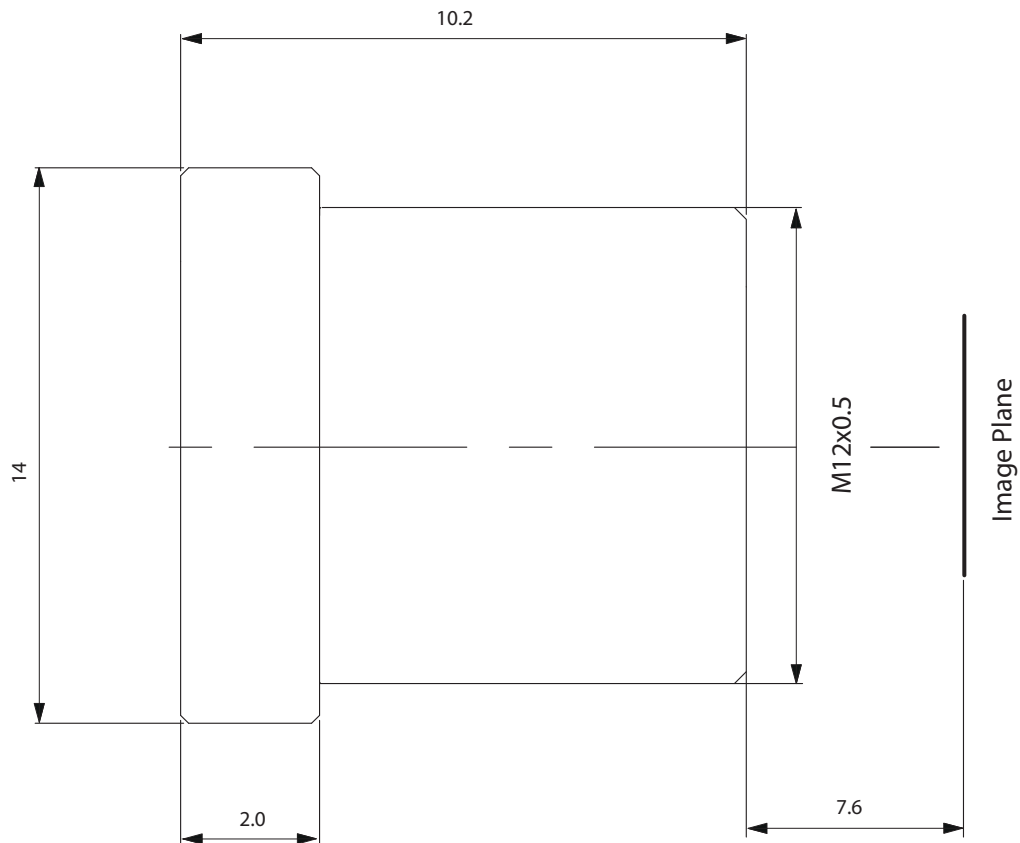

SPECIFICATIONS:	
Format:	1/2.5"
Focal length:	6.0 mm
Back focal length:	7.6 mm
Iris:	1.8
Diameter:	14 mm
Length:	18.8 mm
Mass:	5.5 g

Megapixel Board Lenses

Technical Data

TBL 8 (C) 5MP

SPECIFICATIONS:	
Format:	1/2.5"
Focal length:	8.0 mm
Back focal length:	7.1 mm
Iris:	1.8
Diameter:	14 mm
Length:	19.2 mm
Mass:	6.5 g

Megapixel Board Lenses Technical Data TBL 8.4-2 (C)5MP,

SPECIFICATIONS:	
Format:	1/2"
Focal length:	8.4 mm
Back focal length:	3.03 mm
Iris:	3.0
Diameter:	14
Length:	10.8 mm
Mass:	4 g

Megapixel Board Lenses Technical Data TBL 9.6-2 C 3MP

SPECIFICATIONS:	
Format:	1/2"
Focal length:	9.6 mm
Back focal length:	4.4 mm
Iris:	3.0
Diameter:	14 mm
Length:	13.3 mm
Mass:	5 g

Megapixel Board Lenses

Technical Data

TBL 12-2 (C)5MP

SPECIFICATIONS:	
Format:	1/2"
Focal length:	12.0 mm
Back focal length:	7.6 mm
Iris:	2.0
Diameter:	14 mm
Length:	10.2 mm
Mass:	5 g

Megapixel Board Lenses Technical Data TBL 12 (C) 3MP

SPECIFICATIONS:	
Format:	1/2.5"
Focal length:	12.0 mm
Back focal length:	6.6mm
Iris:	1.6
Diameter:	14 mm
Length:	16.3 mm
Mass:	6 g

Megapixel Board Lenses