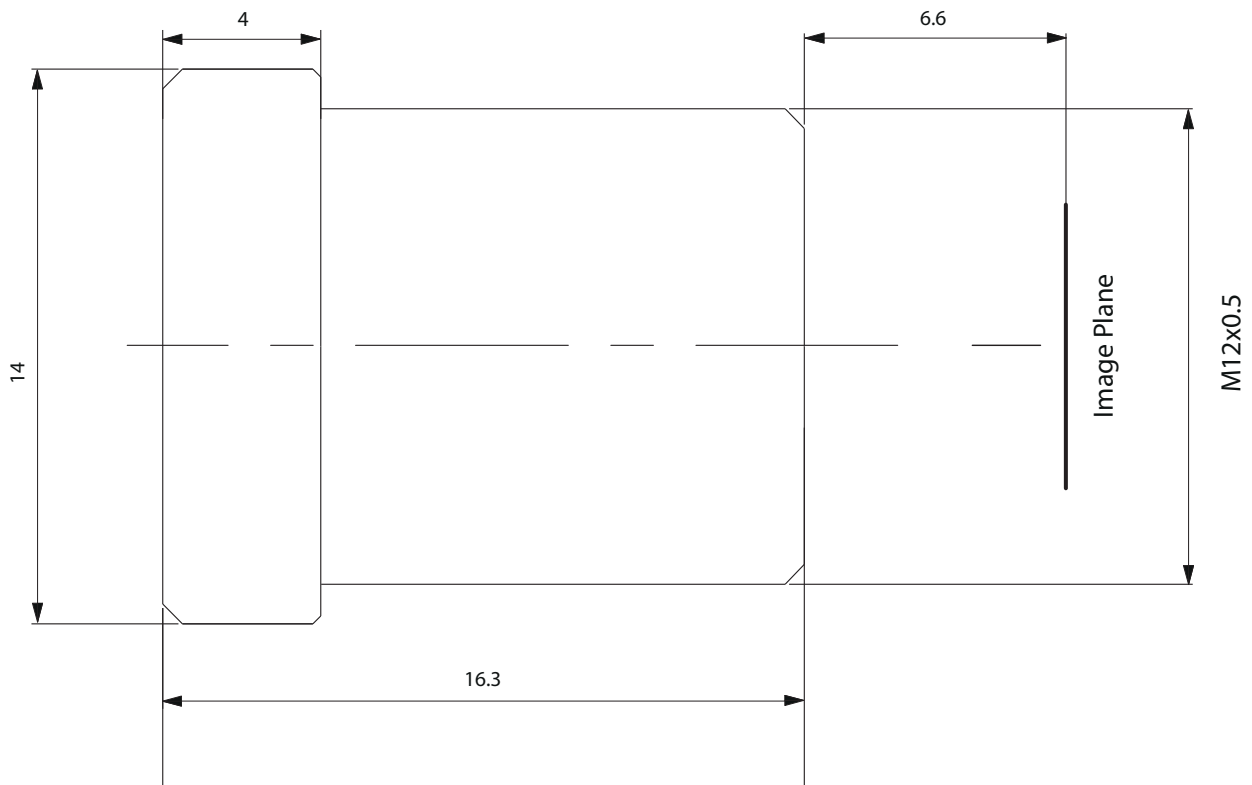

Megapixel Board Lenses Technical Data TBL 8.4-2 (C)5MP,

SPECIFICATIONS:	
Format:	1/2"
Focal length:	8.4 mm
Back focal length:	3.03 mm
Iris:	3.0
Diameter:	14
Length:	10.8 mm
Mass:	4 g

Megapixel Board Lenses Technical Data TBL 9.6-2 C 3MP

SPECIFICATIONS:	
Format:	1/2"
Focal length:	9.6 mm
Back focal length:	4.4 mm
Iris:	3.0
Diameter:	14 mm
Length:	13.3 mm
Mass:	5 g

Megapixel Board Lenses

Technical Data

TBL 12-2 (C)5MP

SPECIFICATIONS:	
Format:	1/2"
Focal length:	12.0 mm
Back focal length:	7.6 mm
Iris:	2.0
Diameter:	14 mm
Length:	10.2 mm
Mass:	5 g

Megapixel Board Lenses Technical Data TBL 12 (C) 3MP

SPECIFICATIONS:	
Format:	1/2.5"
Focal length:	12.0 mm
Back focal length:	6.6mm
Iris:	1.6
Diameter:	14 mm
Length:	16.3 mm
Mass:	6 g

Megapixel Board Lenses

Technical Data

TBL 16 (C) 3MP

SPECIFICATIONS:	
Format:	1/2.5"
Focal length:	16.0 mm
Back focal length:	6.9 mm
Iris:	1.6
Diameter:	14 mm
Length:	13.4 mm
Mass:	5 g

Megapixel Board Lenses Technical Data

Headquarters: The Imaging Source Europe GmbH
Sommerstrasse 36, D-28215 Bremen, Germany
Phone: +49 421 33591-0