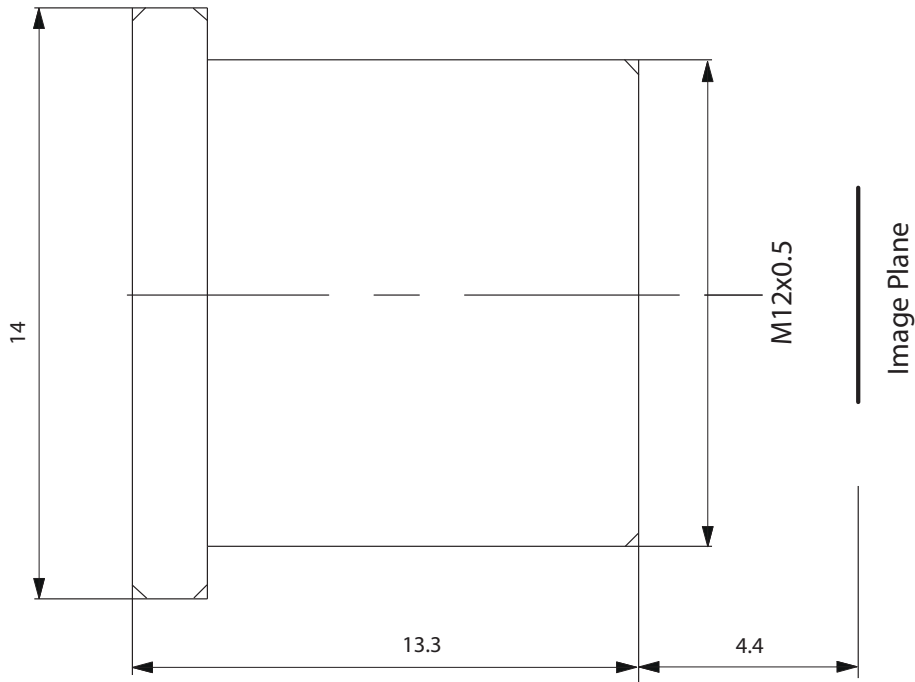

Technical Data

TBL 4 (C) 5MP

SPECIFICATIONS:	
Format:	1/2.5"
Focal length:	4.0 mm
Back focal length:	5.9 mm
Iris:	1.8
Diameter:	14 mm
Length:	17.4 mm
Mass:	5 g

Megapixel Board Lenses Technical Data

TBL 6 (C) 5MP

SPECIFICATIONS:	
Format:	1/2.5"
Focal length:	6.0 mm
Back focal length:	7.6 mm
Iris:	1.8
Diameter:	14 mm
Length:	18.8 mm
Mass:	5.5 g

Megapixel Board Lenses

Technical Data

TBL 8 (C) 5MP

SPECIFICATIONS:	
Format:	1/2.5"
Focal length:	8.0 mm
Back focal length:	7.1 mm
Iris:	1.8
Diameter:	14 mm
Length:	19.2 mm
Mass:	6.5 g

Megapixel Board Lenses Technical Data TBL 8.4-2 (C)5MP,

SPECIFICATIONS:	
Format:	1/2"
Focal length:	8.4 mm
Back focal length:	3.03 mm
Iris:	3.0
Diameter:	14
Length:	10.8 mm
Mass:	4 g

Megapixel Board Lenses Technical Data TBL 9.6-2 C 3MP

SPECIFICATIONS:	
Format:	1/2"
Focal length:	9.6 mm
Back focal length:	4.4 mm
Iris:	3.0
Diameter:	14 mm
Length:	13.3 mm
Mass:	5 g

Megapixel Board Lenses

Technical Data

TBL 12-2 (C)5MP

SPECIFICATIONS:	
Format:	1/2"
Focal length:	12.0 mm
Back focal length:	7.6 mm
Iris:	2.0
Diameter:	14 mm
Length:	10.2 mm
Mass:	5 g