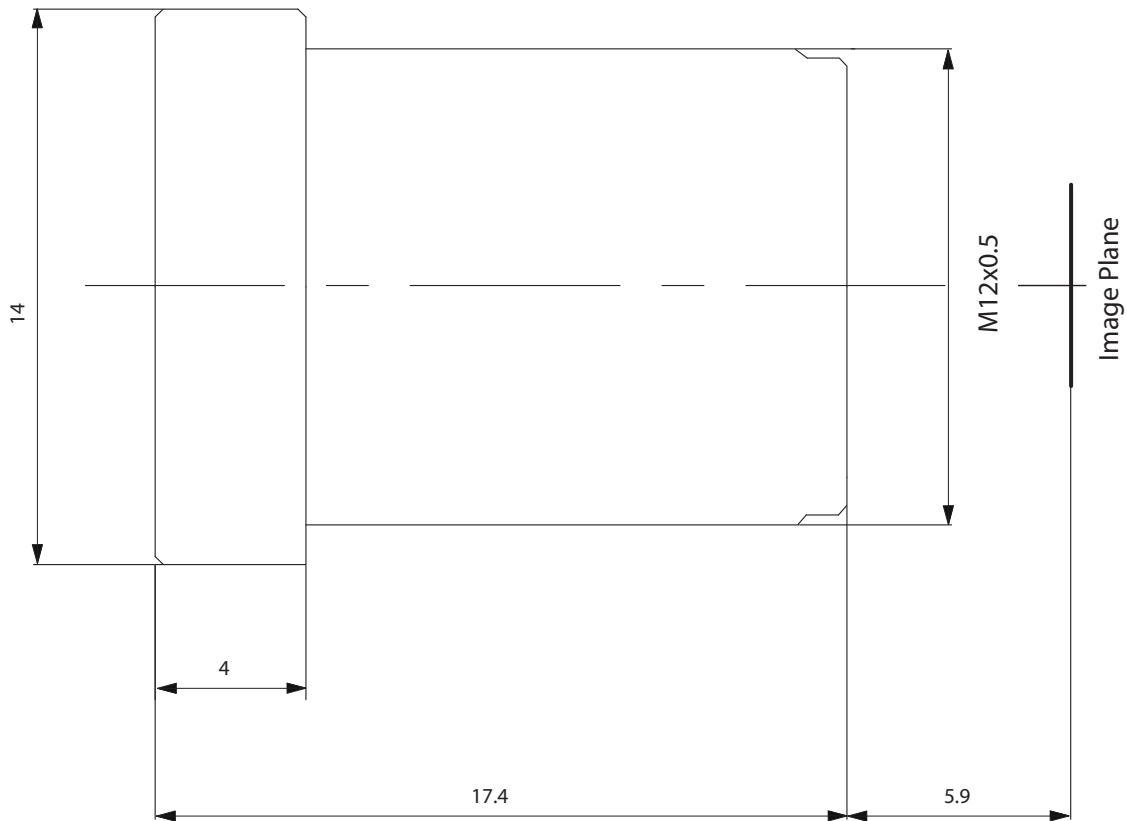

Megapixel Board Lenses Technical Data

TBL 1.4 (C) 5MP

SPECIFICATIONS:	
Format:	1/2.5"
Focal length:	1.4 mm
Back focal length:	5.5 mm
Iris:	2.0
Diameter:	14 mm
Length:	28.6 mm
Mass:	22 g

Megapixel Board Lenses Technical Data TBL 2.5 (C) 5MP

SPECIFICATIONS:	
Format:	1/2.5"
Focal length:	2.5 mm
Back focal length:	5.9 mm
Iris:	2.4
Diameter:	14 mm
Length:	19.1 mm
Mass:	12 g

Megapixel Board Lenses

Technical Data

TBL 2.9 (C) 5MP

SPECIFICATIONS:	
Format:	1/2.5"
Focal length:	2.9 mm
Back focal length:	5 mm
Iris:	2.0
Diameter:	14 mm
Length:	20.2 mm
Mass:	7 g

Megapixel Board Lenses Technical Data

TBL 3.6 (C) 5MP

SPECIFICATIONS:	
Format:	1/2.5"
Focal length:	3.6 mm
Back focal length:	5.4 mm
Iris:	1.8
Diameter:	14 mm
Length:	18.1 mm
Mass:	5 g

Megapixel Board Lenses

Technical Data

TBL 4 (C) 5MP

SPECIFICATIONS:	
Format:	1/2.5"
Focal length:	4.0 mm
Back focal length:	5.9 mm
Iris:	1.8
Diameter:	14 mm
Length:	17.4 mm
Mass:	5 g

Megapixel Board Lenses Technical Data

TBL 6 (C) 5MP