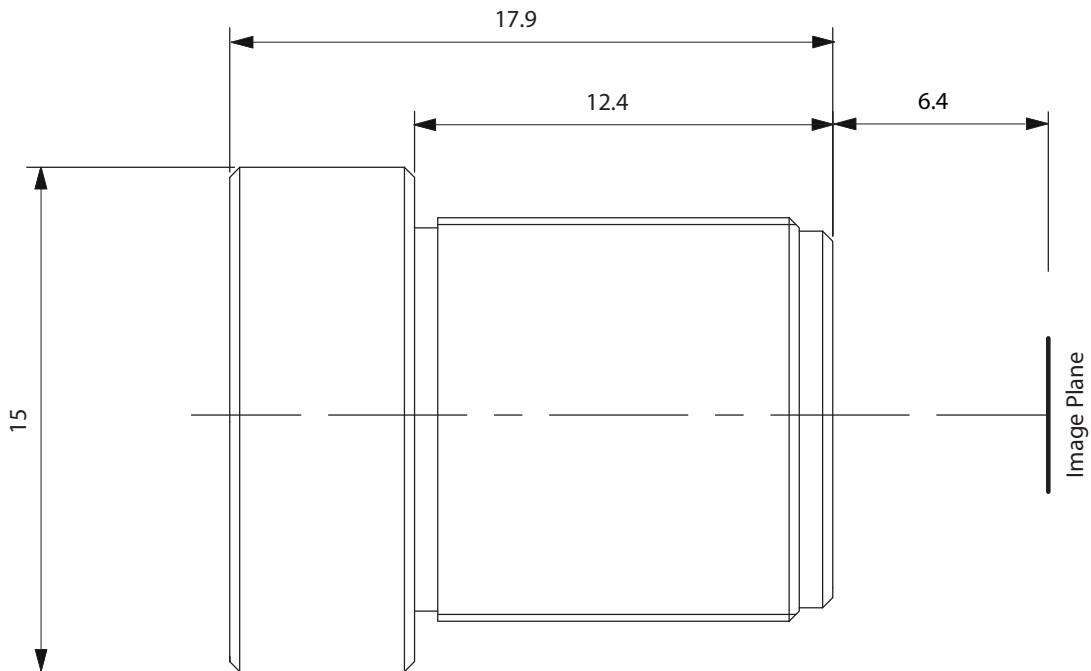

Low Distortion Lenses: Technical Data TBN 5.4 C 10MP

SPECIFICATIONS:	
Format:	1/2.3
Mount:	M12x0.5
f [mm]:	5.4
F:	2.5
IR Cut:	yes
Distortion [%]:	2.0

Low Distortion Lenses: Technical Data TBN 7.2 10MP

SPECIFICATIONS:	
Format:	1/2.3
Mount:	M12x0.5
f [mm]:	7.2
F:	2.4
IR Cut:	-
Distortion [%]:	1.50

Low Distortion Lenses: Technical Data TBN 7.2 C 10MP

SPECIFICATIONS:	
Format:	1/2.3
Mount:	M12x0.5
f [mm]:	7.2
F:	2.4
IR Cut:	yes
Distortion [%]:	1.50

Low Distortion Lenses: Technical Data TBN 16 5MP

SPECIFICATIONS:	
Format:	1/1.8
Mount:	M12x0.5
f [mm]:	16
F:	1.8
IR Cut:	-
Distortion [%]:	0.65