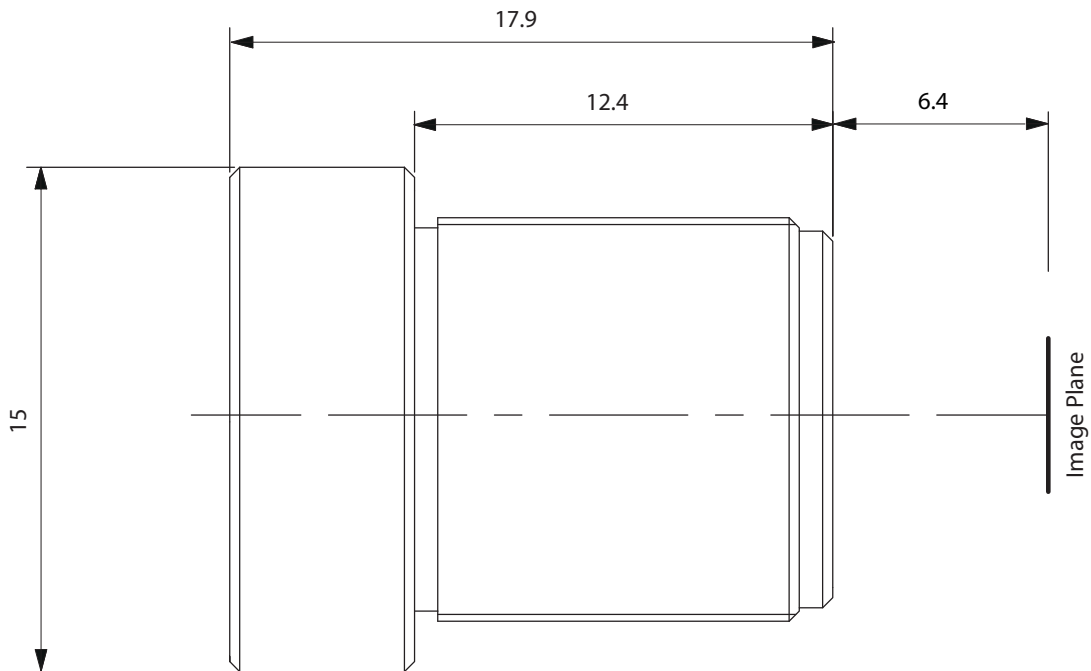

Low Distortion Lenses: Technical Data TBN 5.4 C 10MP

SPECIFICATIONS:	
Format:	1/2.3
Mount:	M12x0.5
f [mm]:	5.4
F:	2.5
IR Cut:	yes
Distortion [%]:	2.0

Low Distortion Lenses: Technical Data TBN 7.2 10MP

SPECIFICATIONS:	
Format:	1/2.3
Mount:	M12x0.5
f [mm]:	7.2
F:	2.4
IR Cut:	-
Distortion [%]:	1.50

Low Distortion Lenses: Technical Data TBN 7.2 C 10MP

SPECIFICATIONS:	
Format:	1/2.3
Mount:	M12x0.5
f [mm]:	7.2
F:	2.4
IR Cut:	yes
Distortion [%]:	1.50

Low Distortion Lenses: Technical Data TBN 16 5MP

SPECIFICATIONS:	
Format:	1/1.8
Mount:	M12x0.5
f [mm]:	16
F:	1.8
IR Cut:	-
Distortion [%]:	0.65

Low Distortion Lenses: Technical Data TBN 16 C 5MP

SPECIFICATIONS:	
Format:	1/1.8
Mount:	M12x0.5
f [mm]:	16
F:	1.8
IR Cut:	yes
Distortion [%]:	0.65

Low Distortion Lenses: Technical Data

Headquarters: The Imaging Source Europe GmbH
Sommerstrasse 36, D-28215 Bremen, Germany
Phone: +49 421 33591-0