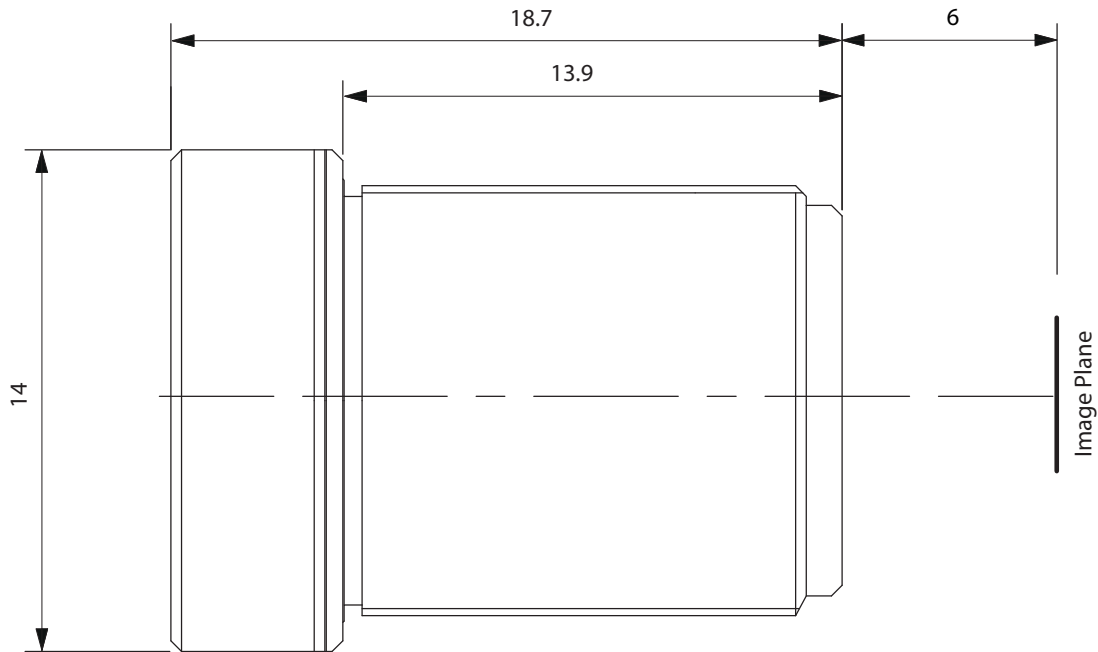

Low Distortion Lenses: Technical Data TBN 4.5 C 3MP

SPECIFICATIONS:	
Format:	1/1.8
Mount:	M12x0.5
f [mm]:	4.5
F:	1.8
IR Cut:	yes
Distortion [%]:	2.80

Low Distortion Lenses: Technical Data TBN 5.4 10MP

SPECIFICATIONS:	
Format:	1/2.3
Mount:	M12x0.5
f [mm]:	5.4
F:	2.5
IR Cut:	-
Distortion [%]:	2.0

Low Distortion Lenses: Technical Data TBN 5.4 C 10MP

SPECIFICATIONS:	
Format:	1/2.3
Mount:	M12x0.5
f [mm]:	5.4
F:	2.5
IR Cut:	yes
Distortion [%]:	2.0

Low Distortion Lenses: Technical Data TBN 7.2 10MP

SPECIFICATIONS:	
Format:	1/2.3
Mount:	M12x0.5
f [mm]:	7.2
F:	2.4
IR Cut:	-
Distortion [%]:	1.50

Low Distortion Lenses: Technical Data TBN 7.2 C 10MP

SPECIFICATIONS:	
Format:	1/2.3
Mount:	M12x0.5
f [mm]:	7.2
F:	2.4
IR Cut:	yes
Distortion [%]:	1.50

Low Distortion Lenses: Technical Data TBN 16 5MP

SPECIFICATIONS:	
Format:	1/1.8
Mount:	M12x0.5
f [mm]:	16
F:	1.8
IR Cut:	-
Distortion [%]:	0.65