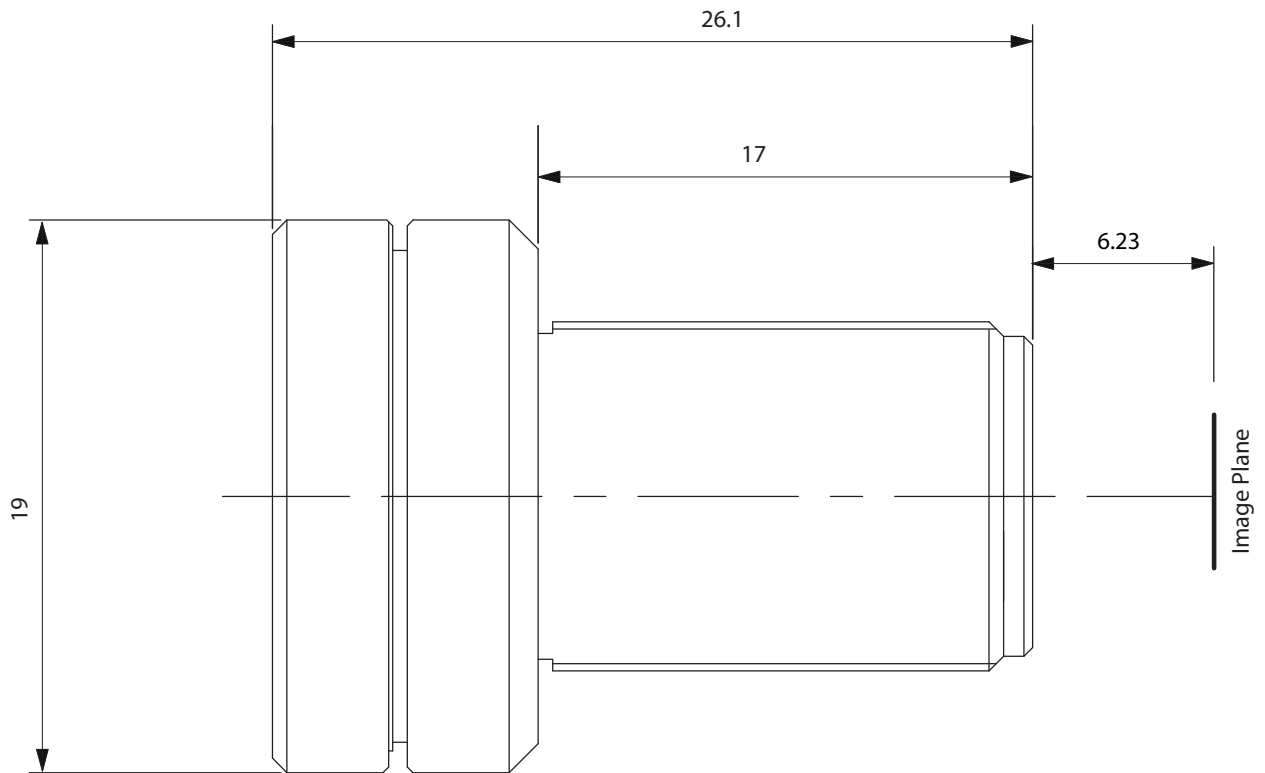

Low Distortion Lenses: Technical Data TBN 5.4 C 10MP

SPECIFICATIONS:	
Format:	1/2.3
Mount:	M12x0.5
f [mm]:	5.4
F:	2.5
IR Cut:	yes
Distortion [%]:	2.0

Low Distortion Lenses: Technical Data TBN 7.2 10MP

SPECIFICATIONS:	
Format:	1/2.3
Mount:	M12x0.5
f [mm]:	7.2
F:	2.4
IR Cut:	-
Distortion [%]:	1.50

Low Distortion Lenses: Technical Data TBN 7.2 C 10MP

SPECIFICATIONS:	
Format:	1/2.3
Mount:	M12x0.5
f [mm]:	7.2
F:	2.4
IR Cut:	yes
Distortion [%]:	1.50

Low Distortion Lenses: Technical Data TBN 16 5MP

SPECIFICATIONS:	
Format:	1/1.8
Mount:	M12x0.5
f [mm]:	16
F:	1.8
IR Cut:	-
Distortion [%]:	0.65