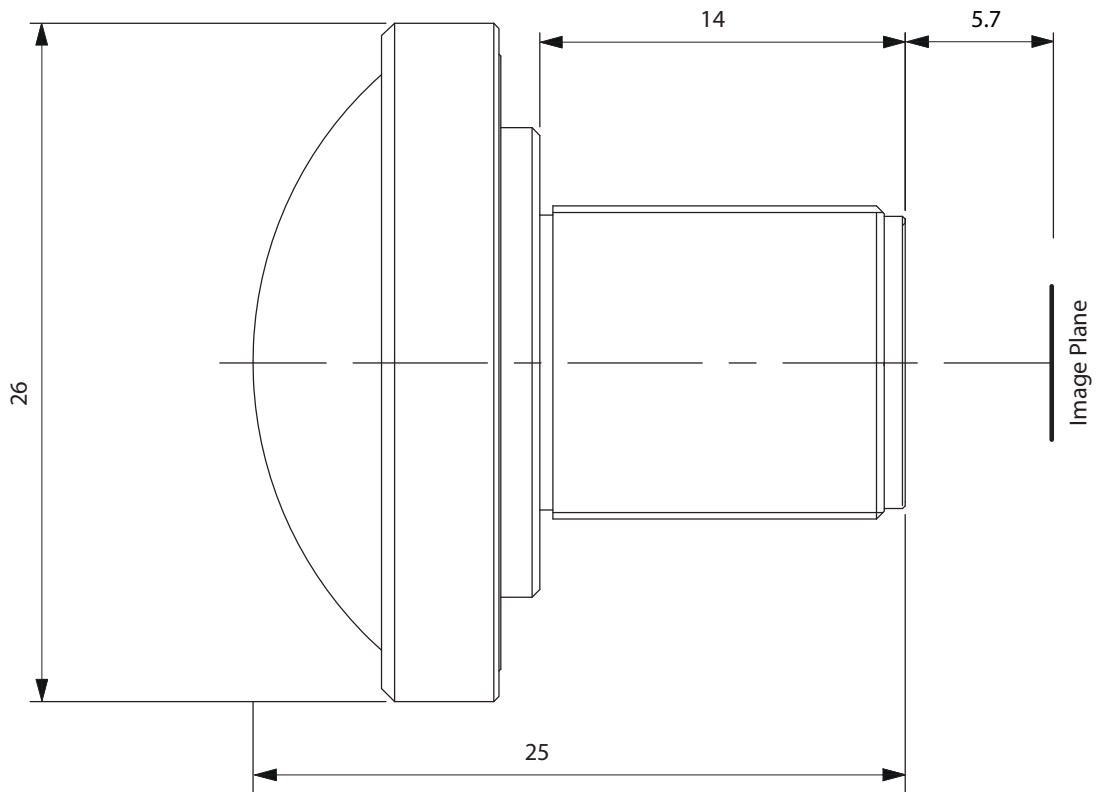

Low Distortion Lenses: Technical Data TBN 3.5 3MP

SPECIFICATIONS:	
Format:	1/2.5
Mount:	M12x0.5
f [mm]:	3.5
F:	1.8
IR Cut:	-
Distortion [%]:	1.50

Low Distortion Lenses: Technical Data TBN 4.5 3MP

SPECIFICATIONS:	
Format:	1/1.8
Mount:	M12x0.5
f [mm]:	4.5
F:	1.8
IR Cut:	-
Distortion [%]:	2.80

Low Distortion Lenses: Technical Data TBN 4.5 C 3MP

SPECIFICATIONS:	
Format:	1/1.8
Mount:	M12x0.5
f [mm]:	4.5
F:	1.8
IR Cut:	yes
Distortion [%]:	2.80

Low Distortion Lenses: Technical Data TBN 5.4 10MP

SPECIFICATIONS:	
Format:	1/2.3
Mount:	M12x0.5
f [mm]:	5.4
F:	2.5
IR Cut:	-
Distortion [%]:	2.0

Low Distortion Lenses: Technical Data TBN 5.4 C 10MP

SPECIFICATIONS:	
Format:	1/2.3
Mount:	M12x0.5
f [mm]:	5.4
F:	2.5
IR Cut:	yes
Distortion [%]:	2.0

Low Distortion Lenses: Technical Data TBN 7.2 10MP

SPECIFICATIONS:	
Format:	1/2.3
Mount:	M12x0.5
f [mm]:	7.2
F:	2.4
IR Cut:	-
Distortion [%]:	1.50

Low Distortion Lenses: Technical Data TBN 7.2 C 10MP

SPECIFICATIONS:	
Format:	1/2.3
Mount:	M12x0.5
f [mm]:	7.2
F:	2.4
IR Cut:	yes
Distortion [%]:	1.50

Low Distortion Lenses: Technical Data TBN 16 5MP

SPECIFICATIONS:	
Format:	1/1.8
Mount:	M12x0.5
f [mm]:	16
F:	1.8
IR Cut:	-
Distortion [%]:	0.65