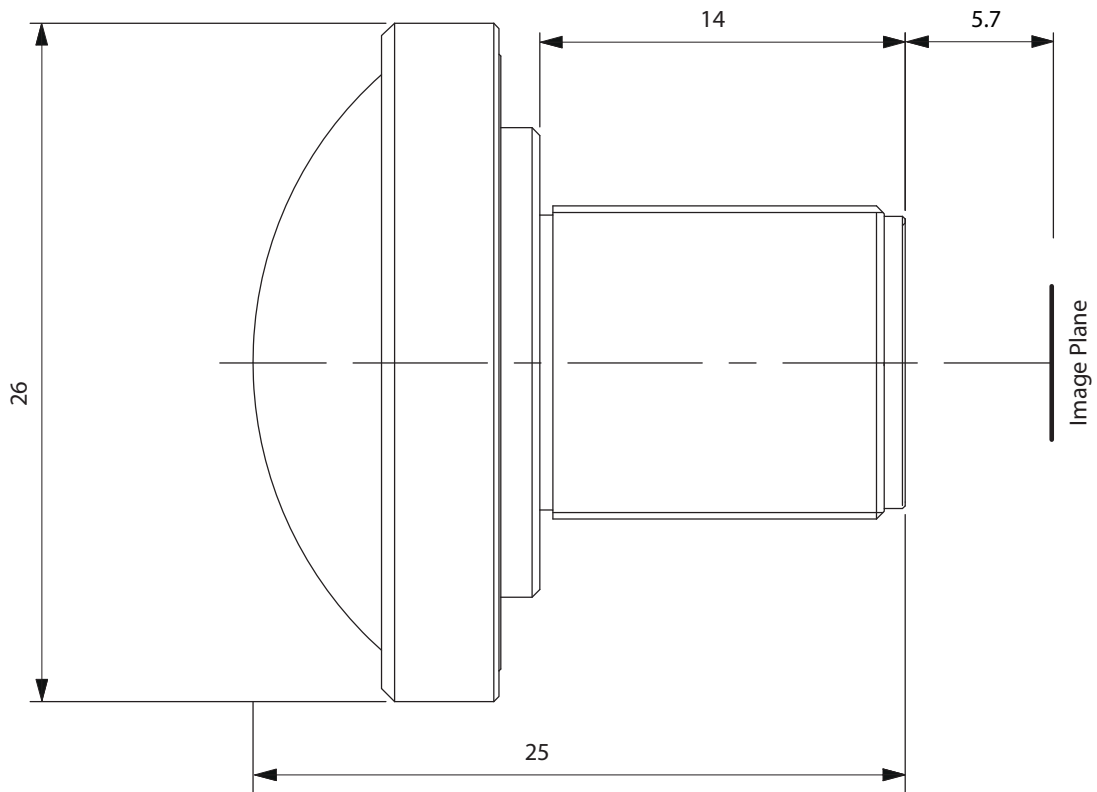

Low Distortion Lenses: Technical Data Overview

Lenses

TBN 3.5 3MP
TBN 4.5 3MP
TBN 4.5 C 3MP
TBN 5.4 10MP
TBN 5.4 C 10MP
TBN 7.2 10MP
TBN 7.2 C 10MP
TBN 16 5MP
TBN 16 C 5MP

Format	Mount	f [mm]	F	IR CUT	Distortion [%]
1/2.5	M12x0.5	3.5	1.8	-	1.50
1/1.8	M12x0.5	4.5	1.8	-	2.80
1/1.8	M12x0.5	4.5	1.8	1	2.80
1/2.3	M12x0.5	5.4	2.5	-	2.00
1/2.3	M12x0.5	5.4	2.5	1	2.00
1/2.3	M12x0.5	7.2	2.4	-	1.50
1/2.3	M12x0.5	7.2	2.4	1	1.50
1/1.8	M12x0.5	16	1.8	-	0.65
1/1.8	M12x0.5	16	1.8	1	0.65

Low Distortion Lenses: Technical Data TBN 3.5 3MP

SPECIFICATIONS:	
Format:	1/2.5
Mount:	M12x0.5
f [mm]:	3.5
F:	1.8
IR Cut:	-
Distortion [%]:	1.50

Low Distortion Lenses: Technical Data TBN 4.5 3MP

SPECIFICATIONS:	
Format:	1/1.8
Mount:	M12x0.5
f [mm]:	4.5
F:	1.8
IR Cut:	-
Distortion [%]:	2.80

Low Distortion Lenses: Technical Data TBN 4.5 C 3MP

SPECIFICATIONS:	
Format:	1/1.8
Mount:	M12x0.5
f [mm]:	4.5
F:	1.8
IR Cut:	yes
Distortion [%]:	2.80

Low Distortion Lenses: Technical Data TBN 5.4 10MP

SPECIFICATIONS:	
Format:	1/2.3
Mount:	M12x0.5
f [mm]:	5.4
F:	2.5
IR Cut:	-
Distortion [%]:	2.0

Low Distortion Lenses: Technical Data TBN 5.4 C 10MP

SPECIFICATIONS:	
Format:	1/2.3
Mount:	M12x0.5
f [mm]:	5.4
F:	2.5
IR Cut:	yes
Distortion [%]:	2.0

Low Distortion Lenses: Technical Data TBN 7.2 10MP

SPECIFICATIONS:	
Format:	1/2.3
Mount:	M12x0.5
f [mm]:	7.2
F:	2.4
IR Cut:	-
Distortion [%]:	1.50