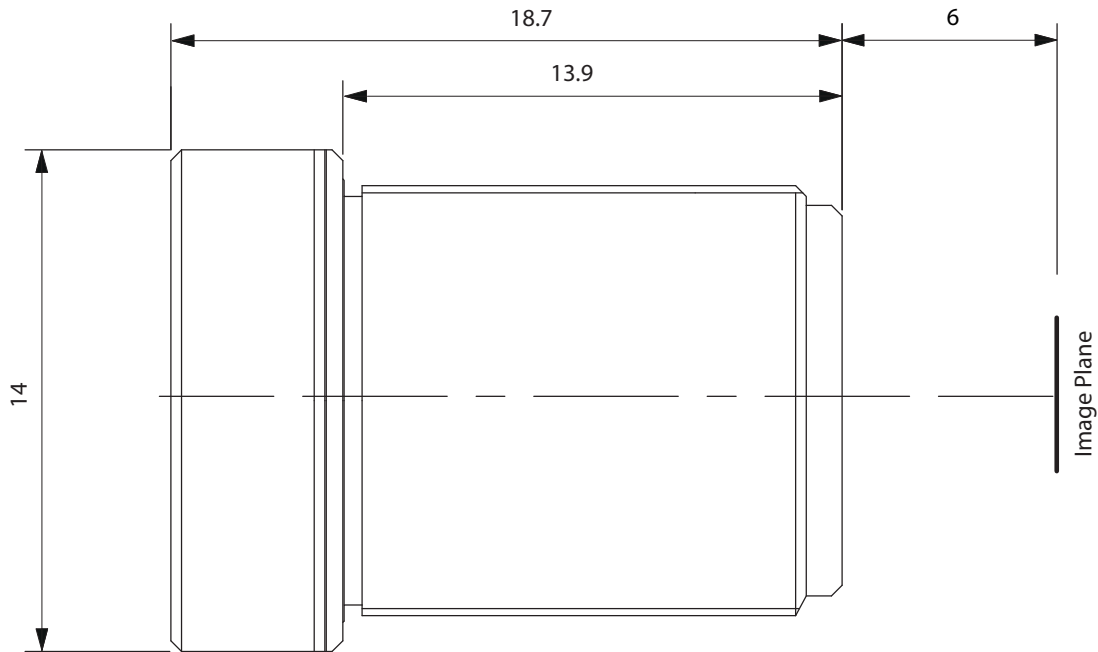

Low Distortion Lenses: Technical Data TBN 3.5 3MP

SPECIFICATIONS:	
Format:	1/2.5
Mount:	M12x0.5
f [mm]:	3.5
F:	1.8
IR Cut:	-
Distortion [%]:	1.50

Low Distortion Lenses: Technical Data TBN 4.5 3MP

SPECIFICATIONS:	
Format:	1/1.8
Mount:	M12x0.5
f [mm]:	4.5
F:	1.8
IR Cut:	-
Distortion [%]:	2.80

Low Distortion Lenses: Technical Data TBN 4.5 C 3MP

SPECIFICATIONS:	
Format:	1/1.8
Mount:	M12x0.5
f [mm]:	4.5
F:	1.8
IR Cut:	yes
Distortion [%]:	2.80

Low Distortion Lenses: Technical Data TBN 5.4 10MP

SPECIFICATIONS:	
Format:	1/2.3
Mount:	M12x0.5
f [mm]:	5.4
F:	2.5
IR Cut:	-
Distortion [%]:	2.0

Low Distortion Lenses: Technical Data TBN 5.4 C 10MP

SPECIFICATIONS:	
Format:	1/2.3
Mount:	M12x0.5
f [mm]:	5.4
F:	2.5
IR Cut:	yes
Distortion [%]:	2.0

Low Distortion Lenses: Technical Data TBN 7.2 10MP

SPECIFICATIONS:	
Format:	1/2.3
Mount:	M12x0.5
f [mm]:	7.2
F:	2.4
IR Cut:	-
Distortion [%]:	1.50

Low Distortion Lenses: Technical Data TBN 7.2 C 10MP

SPECIFICATIONS:	
Format:	1/2.3
Mount:	M12x0.5
f [mm]:	7.2
F:	2.4
IR Cut:	yes
Distortion [%]:	1.50

Low Distortion Lenses: Technical Data TBN 16 5MP

SPECIFICATIONS:	
Format:	1/1.8
Mount:	M12x0.5
f [mm]:	16
F:	1.8
IR Cut:	-
Distortion [%]:	0.65