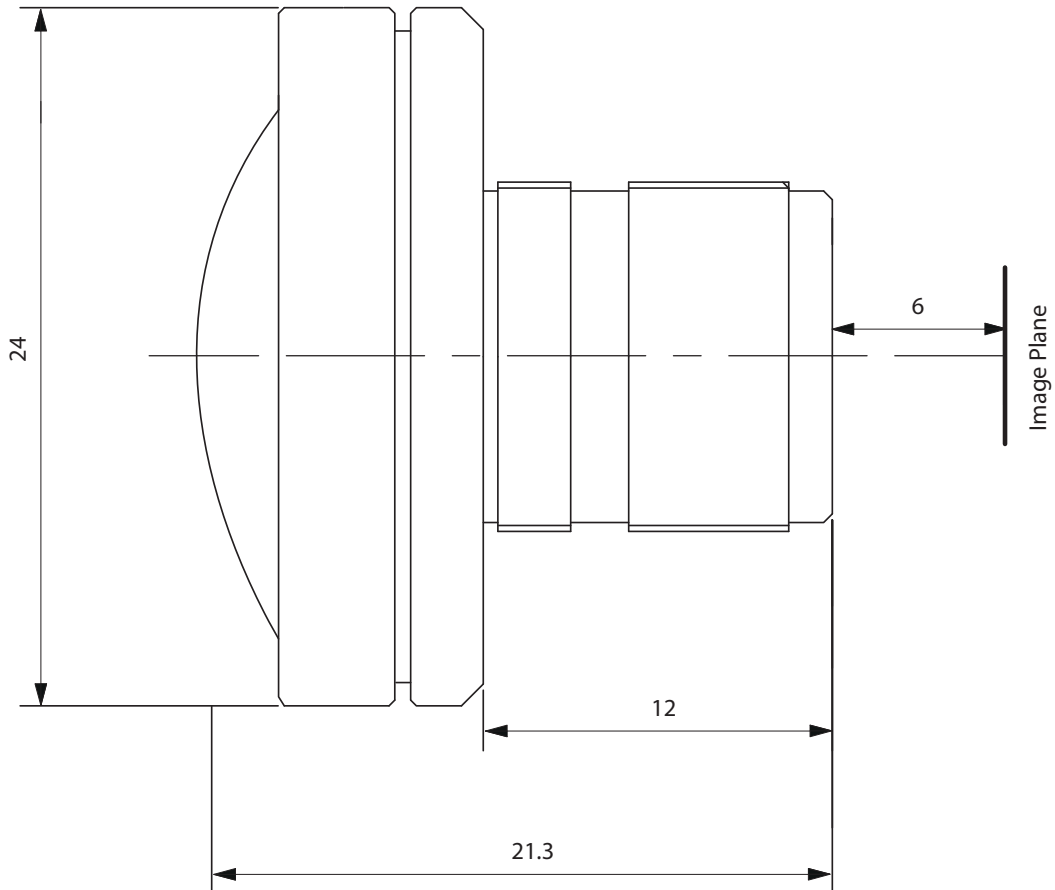

Low Distortion Lenses: Technical Data Overview

Lenses

TBN 3.5 3MP
TBN 4.5 3MP
TBN 4.5 C 3MP
TBN 5.4 10MP
TBN 5.4 C 10MP
TBN 7.2 10MP
TBN 7.2 C 10MP
TBN 16 5MP
TBN 16 C 5MP

Format	Mount	f [mm]	F	IR CUT	Distortion [%]
1/2.5	M12x0.5	3.5	1.8	-	1.50
1/1.8	M12x0.5	4.5	1.8	-	2.80
1/1.8	M12x0.5	4.5	1.8	1	2.80
1/2.3	M12x0.5	5.4	2.5	-	2.00
1/2.3	M12x0.5	5.4	2.5	1	2.00
1/2.3	M12x0.5	7.2	2.4	-	1.50
1/2.3	M12x0.5	7.2	2.4	1	1.50
1/1.8	M12x0.5	16	1.8	-	0.65
1/1.8	M12x0.5	16	1.8	1	0.65

Low Distortion Lenses: Technical Data TBN 3.5 3MP

SPECIFICATIONS:	
Format:	1/2.5
Mount:	M12x0.5
f [mm]:	3.5
F:	1.8
IR Cut:	-
Distortion [%]:	1.50

Low Distortion Lenses: Technical Data TBN 4.5 3MP

SPECIFICATIONS:	
Format:	1/1.8
Mount:	M12x0.5
f [mm]:	4.5
F:	1.8
IR Cut:	-
Distortion [%]:	2.80

Low Distortion Lenses: Technical Data TBN 4.5 C 3MP

SPECIFICATIONS:	
Format:	1/1.8
Mount:	M12x0.5
f [mm]:	4.5
F:	1.8
IR Cut:	yes
Distortion [%]:	2.80

Low Distortion Lenses: Technical Data TBN 5.4 10MP

SPECIFICATIONS:	
Format:	1/2.3
Mount:	M12x0.5
f [mm]:	5.4
F:	2.5
IR Cut:	-
Distortion [%]:	2.0

Low Distortion Lenses: Technical Data TBN 5.4 C 10MP

SPECIFICATIONS:	
Format:	1/2.3
Mount:	M12x0.5
f [mm]:	5.4
F:	2.5
IR Cut:	yes
Distortion [%]:	2.0

Low Distortion Lenses: Technical Data TBN 7.2 10MP

SPECIFICATIONS:	
Format:	1/2.3
Mount:	M12x0.5
f [mm]:	7.2
F:	2.4
IR Cut:	-
Distortion [%]:	1.50