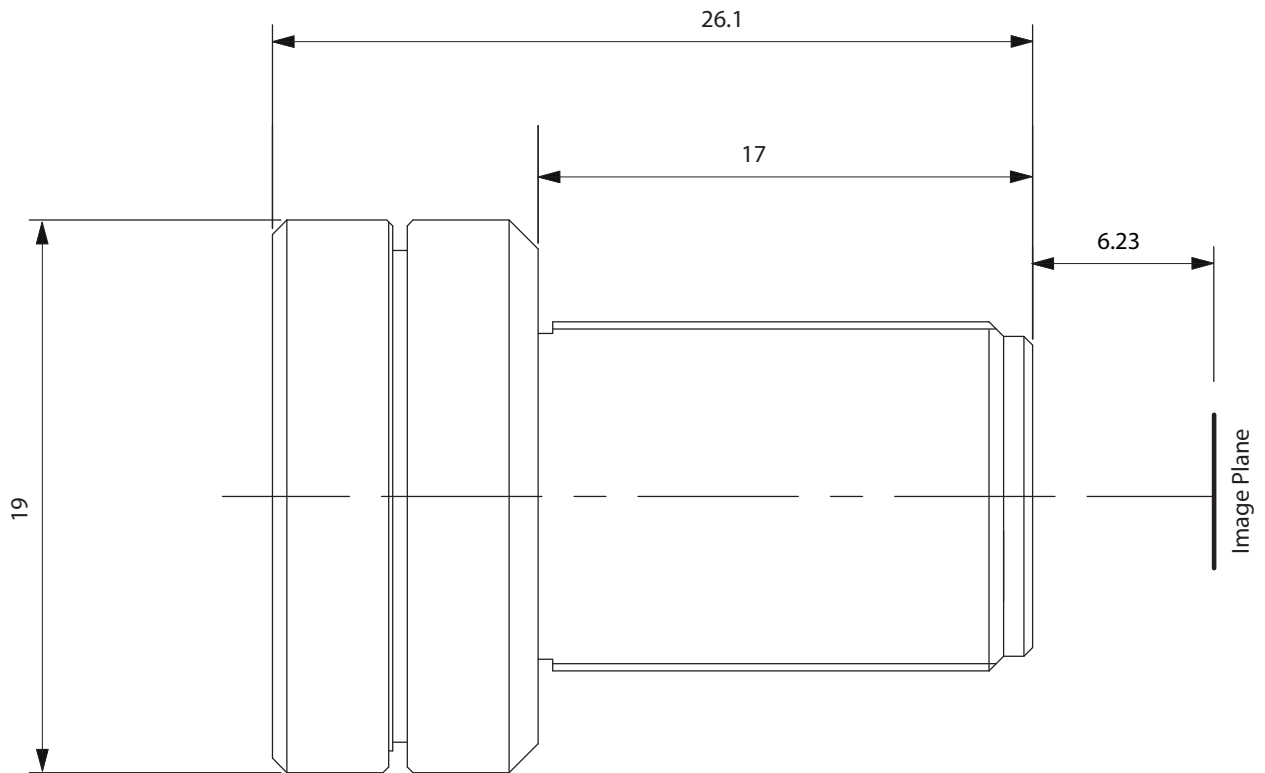

Low Distortion Lenses: Technical Data TBN 4.5 C 3MP

SPECIFICATIONS:	
Format:	1/1.8
Mount:	M12x0.5
f [mm]:	4.5
F:	1.8
IR Cut:	yes
Distortion [%]:	2.80

Low Distortion Lenses: Technical Data TBN 5.4 10MP

SPECIFICATIONS:	
Format:	1/2.3
Mount:	M12x0.5
f [mm]:	5.4
F:	2.5
IR Cut:	-
Distortion [%]:	2.0

Low Distortion Lenses: Technical Data TBN 5.4 C 10MP

SPECIFICATIONS:	
Format:	1/2.3
Mount:	M12x0.5
f [mm]:	5.4
F:	2.5
IR Cut:	yes
Distortion [%]:	2.0

Low Distortion Lenses: Technical Data TBN 7.2 10MP

SPECIFICATIONS:	
Format:	1/2.3
Mount:	M12x0.5
f [mm]:	7.2
F:	2.4
IR Cut:	-
Distortion [%]:	1.50

Low Distortion Lenses: Technical Data TBN 7.2 C 10MP

SPECIFICATIONS:	
Format:	1/2.3
Mount:	M12x0.5
f [mm]:	7.2
F:	2.4
IR Cut:	yes
Distortion [%]:	1.50

Low Distortion Lenses: Technical Data TBN 16 5MP

SPECIFICATIONS:	
Format:	1/1.8
Mount:	M12x0.5
f [mm]:	16
F:	1.8
IR Cut:	-
Distortion [%]:	0.65