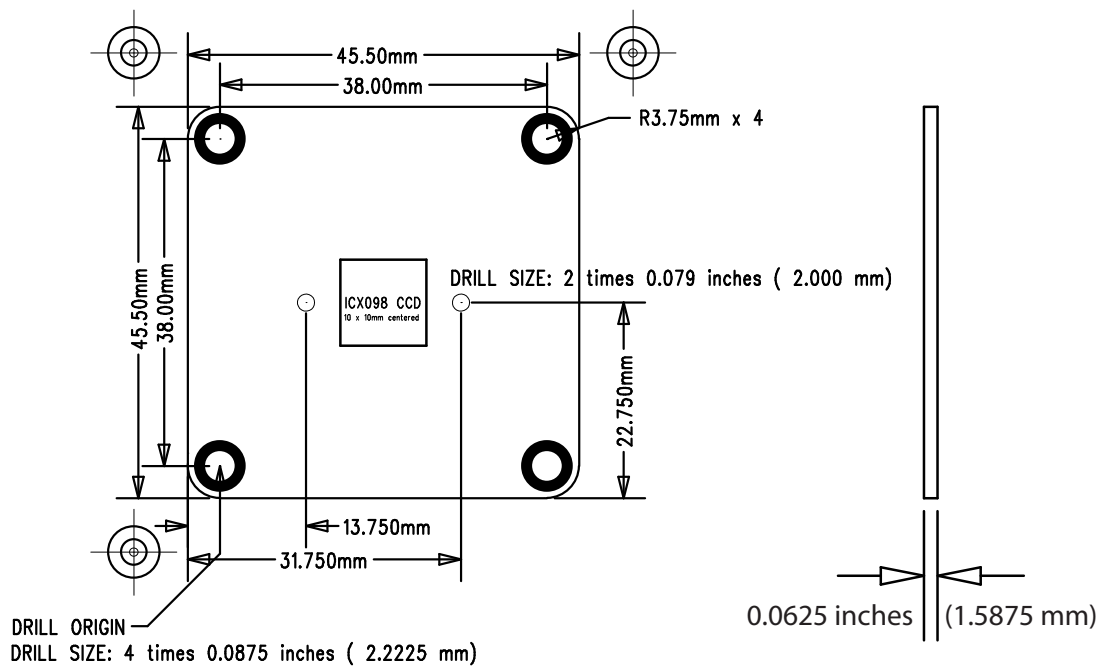

Technical Details

Dimensional Diagrams for all Industrial Board Cameras

Sensorboards of USB, FireWire and GigE CCD and CMOS Cameras

DxM 22BUC03-ML, DxM 22BUC03-MLA	3
DxM 72BUC02-ML, DxM 72BUC02-MLA	4
DxM 21xU04-ML, DxM 21xF04-ML, DxM 21xG04-ML	5
DxM 31xU03-ML, DxM 31xF03-ML, DxM 31xG03-ML	6
DxM 41xU02-ML, DxM 41xF02-ML, DxM 41xG02-ML	7
DxM 25GP031-ML	8

DxM 22BUC03-ML DxM 22BUC03-MLA

Dimensional Diagrams for all Industrial Board Cameras ▶

DxM 72BUC02-ML DxM 72BUC02-MLA

DRILL DRAWING

DxM 21xU04-ML DxM 21xF04-ML DxM 21xG04-ML

Sensor Board

DxM 31xU03-ML DxM 31xF03-ML DxM 31xG03-ML