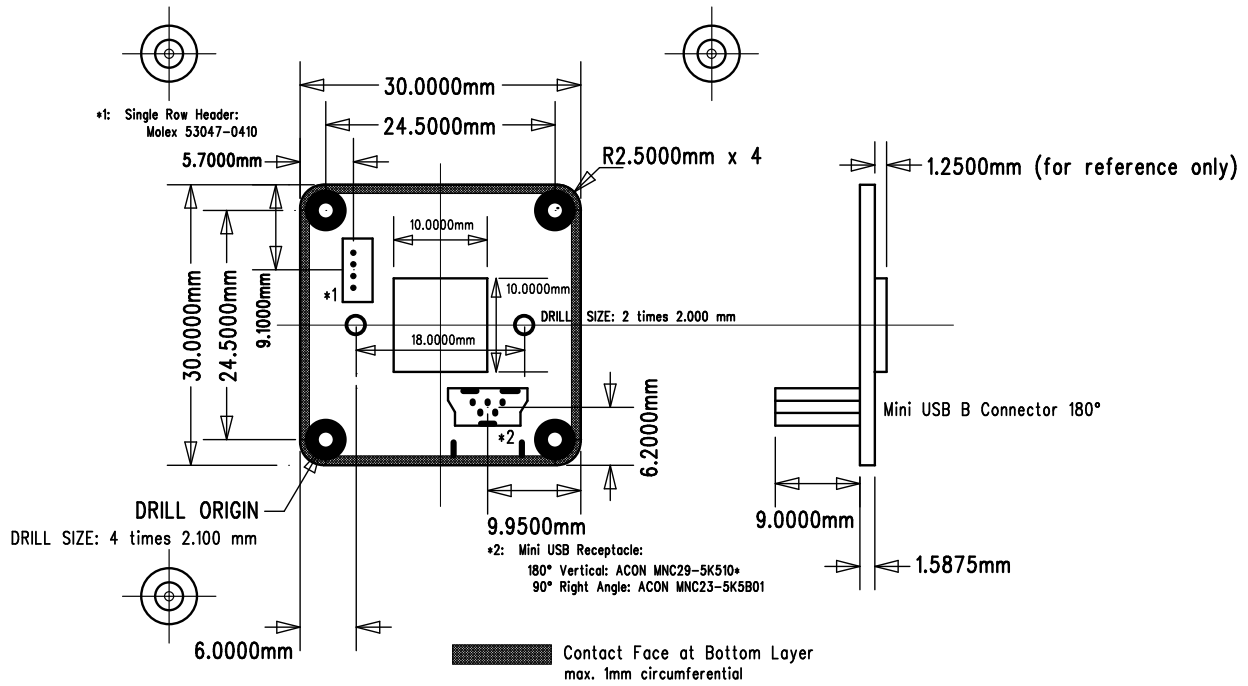

Technical Details

Dimensional Diagrams for all Industrial Board Cameras

Sensorboards of USB, FireWire and GigE CCD and CMOS Cameras

DxM 22BUC03-ML, DxM 22BUC03-MLA	3
DxM 72BUC02-ML, DxM 72BUC02-MLA	4
DxM 21xU04-ML, DxM 21xF04-ML, DxM 21xG04-ML	5
DxM 31xU03-ML, DxM 31xF03-ML, DxM 31xG03-ML	6
DxM 41xU02-ML, DxM 41xF02-ML, DxM 41xG02-ML	7
DxM 25GP031-ML	8

DxM 22BUC03-ML DxM 22BUC03-MLA

Dimensional Diagrams for all Industrial Board Cameras ▶

DxM 72BUC02-ML DxM 72BUC02-MLA

DRILL DRAWING

DxM 21xU04-ML DxM 21xF04-ML DxM 21xG04-ML

Sensor Board

DxM 31xU03-ML DxM 31xF03-ML DxM 31xG03-ML