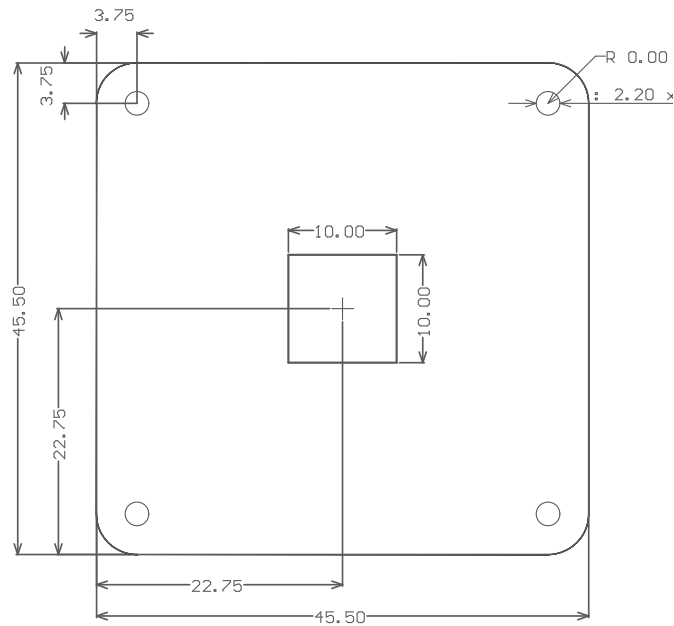

Sensor Board

DxM 41xU02-ML DxM 41xF02-ML DxM 41xG02-ML

Sensor Board

DxM 25GP031-ML

Sensor Board

Headquarters: The Imaging Source Europe GmbH
Sommerstrasse 36, D-28215 Bremen, Germany
Phone: +49 421 33591-0