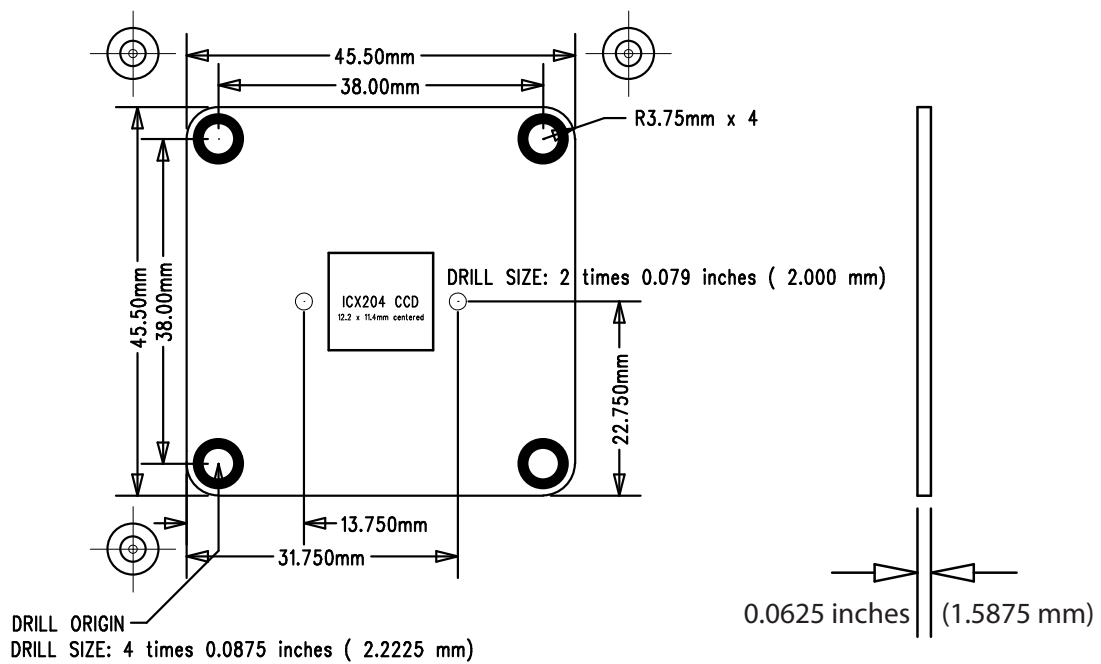

DxM 31xU03-ML DxM 31xF03-ML DxM 31xG03-ML

Sensor Board