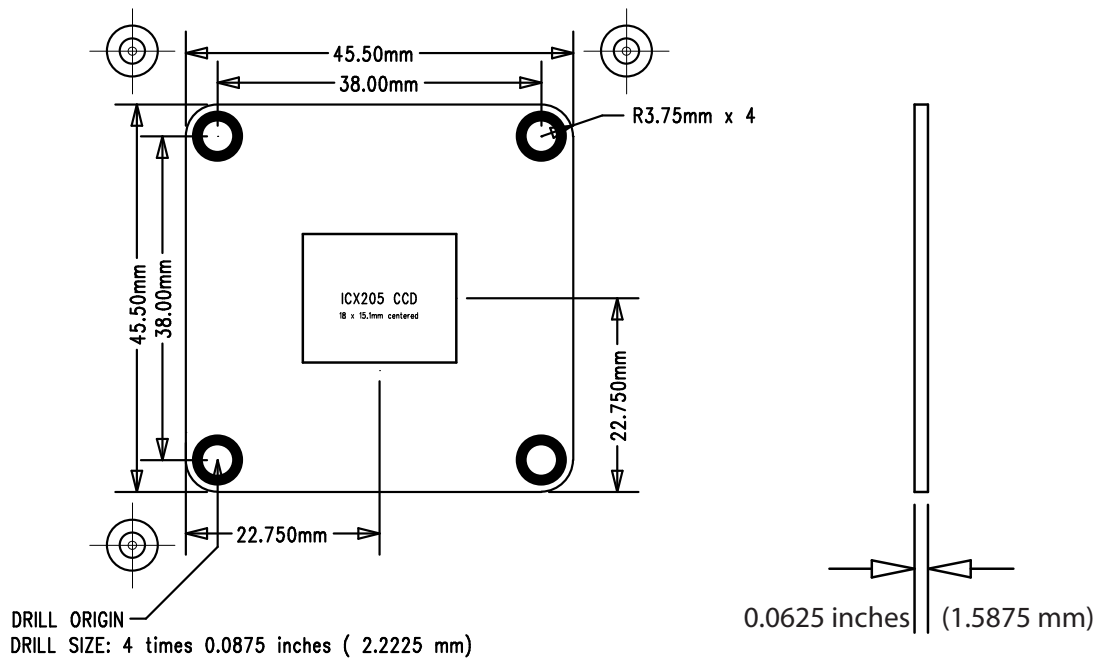

DxM 41xU02-ML DxM 41xF02-ML DxM 41xG02-ML

Sensor Board