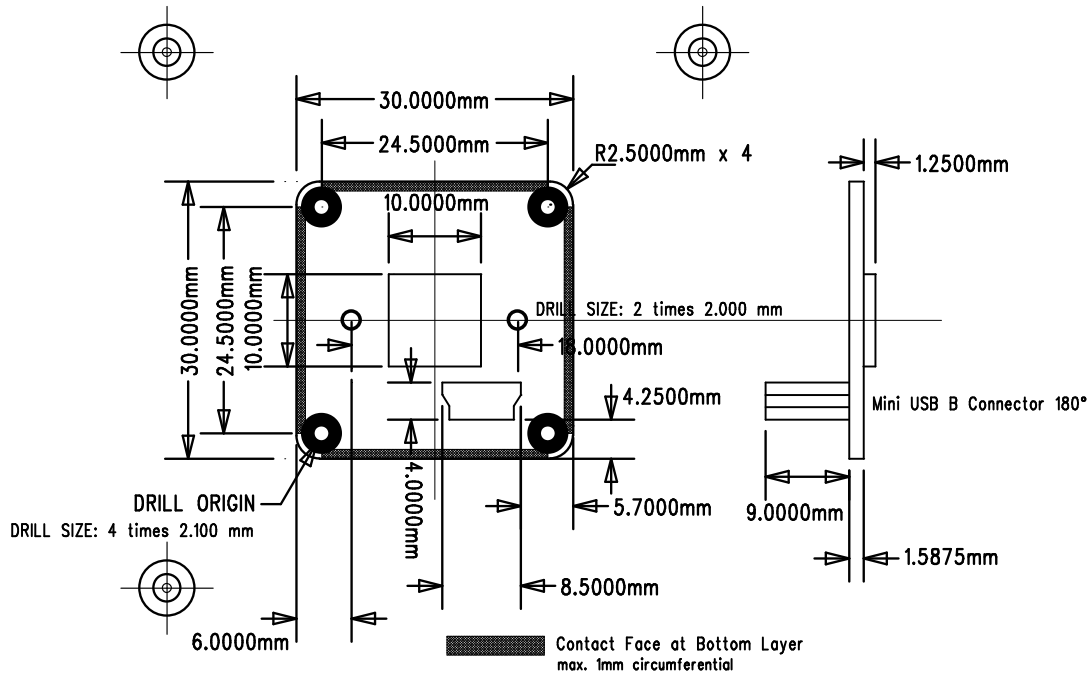

Technical Details

Dimensional Diagrams for all Industrial Board Cameras

Sensorboards of USB, FireWire and GigE CCD and CMOS Cameras

DxM 22BUC03-ML, DxM 22BUC03-MLA	3
DxM 72BUC02-ML, DxM 72BUC02-MLA	4
DxM 21xU04-ML, DxM 21xF04-ML, DxM 21xG04-ML	5
DxM 31xU03-ML, DxM 31xF03-ML, DxM 31xG03-ML	6
DxM 41xU02-ML, DxM 41xF02-ML, DxM 41xG02-ML	7
DxM 25GP031-ML	8

DxM 22BUC03-ML DxM 22BUC03-MLA

Dimensional Diagrams for all Industrial Board Cameras ▶

DxM 72BUC02-ML DxM 72BUC02-MLA

DRILL DRAWING

DxM 21xU04-ML DxM 21xF04-ML DxM 21xG04-ML

Sensor Board

DxM 31xU03-ML DxM 31xF03-ML DxM 31xG03-ML