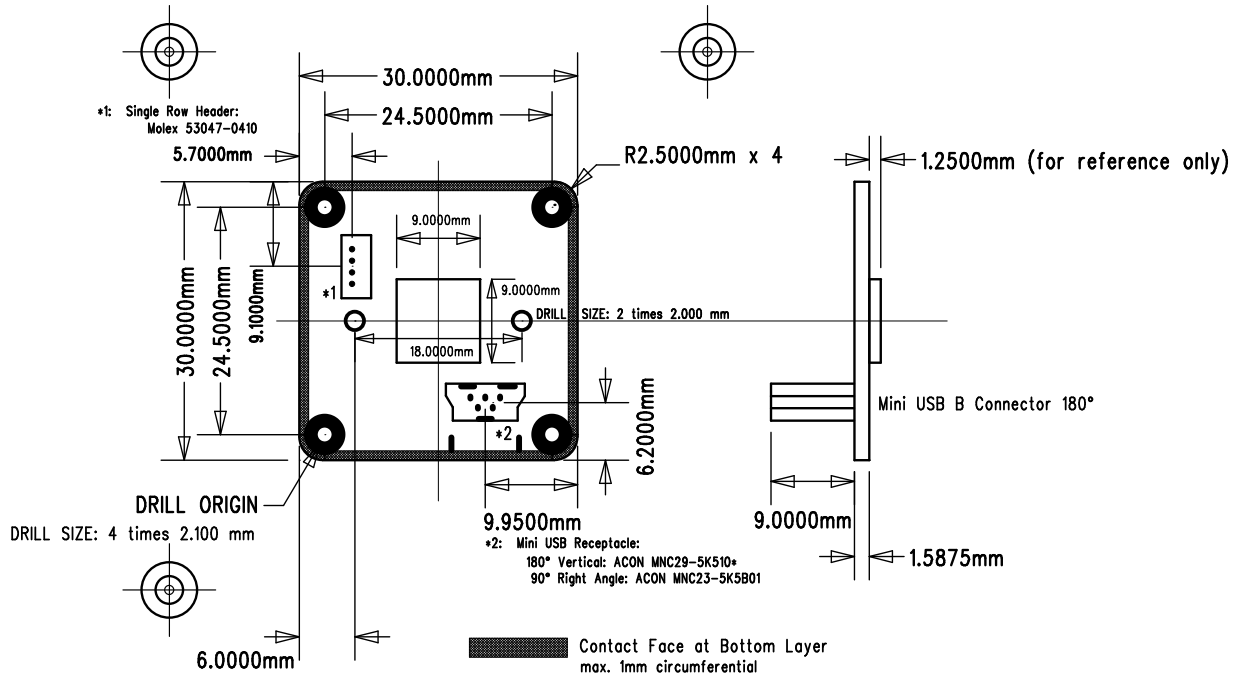

Technical Details

Dimensional Diagrams for all Industrial Board Cameras

Sensorboards of USB, FireWire and GigE CCD and CMOS Cameras

DxM 22BUC03-ML, DxM 22BUC03-MLA	3
DxM 72BUC02-ML, DxM 72BUC02-MLA	4
DxM 21xU04-ML, DxM 21xF04-ML, DxM 21xG04-ML	5
DxM 31xU03-ML, DxM 31xF03-ML, DxM 31xG03-ML	6
DxM 41xU02-ML, DxM 41xF02-ML, DxM 41xG02-ML	7
DxM 25GP031-ML	8

DxM 22BUC03-ML DxM 22BUC03-MLA

Dimensional Diagrams for all Industrial Board Cameras ▶

DxM 72BUC02-ML DxM 72BUC02-MLA

DRILL DRAWING

DxM 21xU04-ML DxM 21xF04-ML DxM 21xG04-ML

Sensor Board

DxM 31xU03-ML DxM 31xF03-ML DxM 31xG03-ML