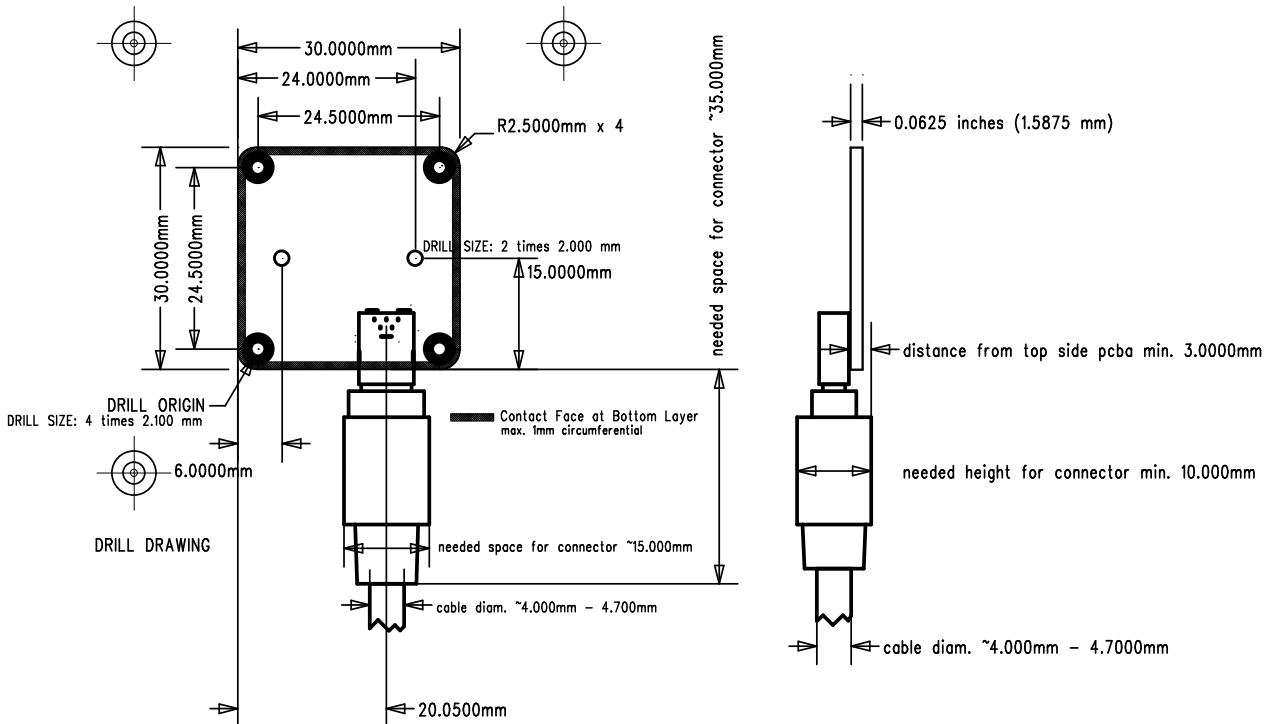

Technical Details

Dimensional Diagrams for all Industrial Board Cameras

Sensorboards of USB, FireWire and GigE CCD and CMOS Cameras

DxM 22BUC03-ML, DxM 22BUC03-MLA	3
DxM 72BUC02-ML, DxM 72BUC02-MLA	4
DxM 21xU04-ML, DxM 21xF04-ML, DxM 21xG04-ML	5
DxM 31xU03-ML, DxM 31xF03-ML, DxM 31xG03-ML	6
DxM 41xU02-ML, DxM 41xF02-ML, DxM 41xG02-ML	7
DxM 25GP031-ML	8

DxM 22BUC03-ML DxM 22BUC03-MLA

Dimensional Diagrams for all Industrial Board Cameras ▶

DxM 72BUC02-ML DxM 72BUC02-MLA

DRILL DRAWING

DxM 21xU04-ML DxM 21xF04-ML DxM 21xG04-ML

Sensor Board

DxM 31xU03-ML DxM 31xF03-ML DxM 31xG03-ML