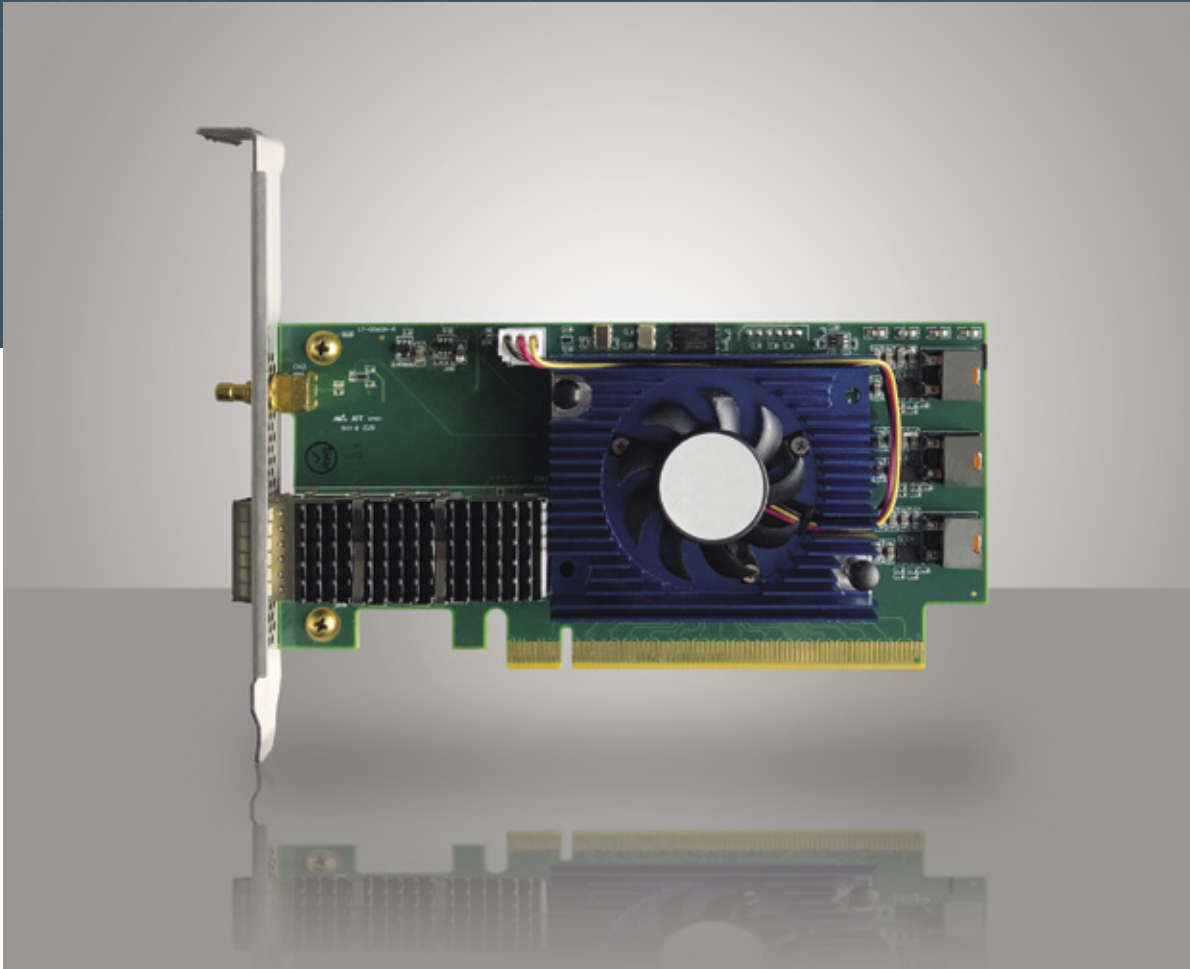

Zeus Network Interface Card

PZ-100

100GigE single-port NIC

PZ-100

100GigE QSFP28 single port PCIe gen3 x16 smart NIC with front panel 5V TTL input trigger port. This card is part of a series of progressively more powerful PC peripherals intended to allow customers to get the most out of their Emergent ultra-high-speed cameras for the widest range of applications.

Benefits

- » Most optimal performance for any video stream
- » Absolute minimal CPU and system memory utilization
- » Absolute lowest latency and jitter
- » Absolute best price performance and no licensing
- » Full Ethernet network compatibility
- » CPU offloading
- » Real time front panel trigger port
- » GPU Direct
- » Camera multiplexing with switches