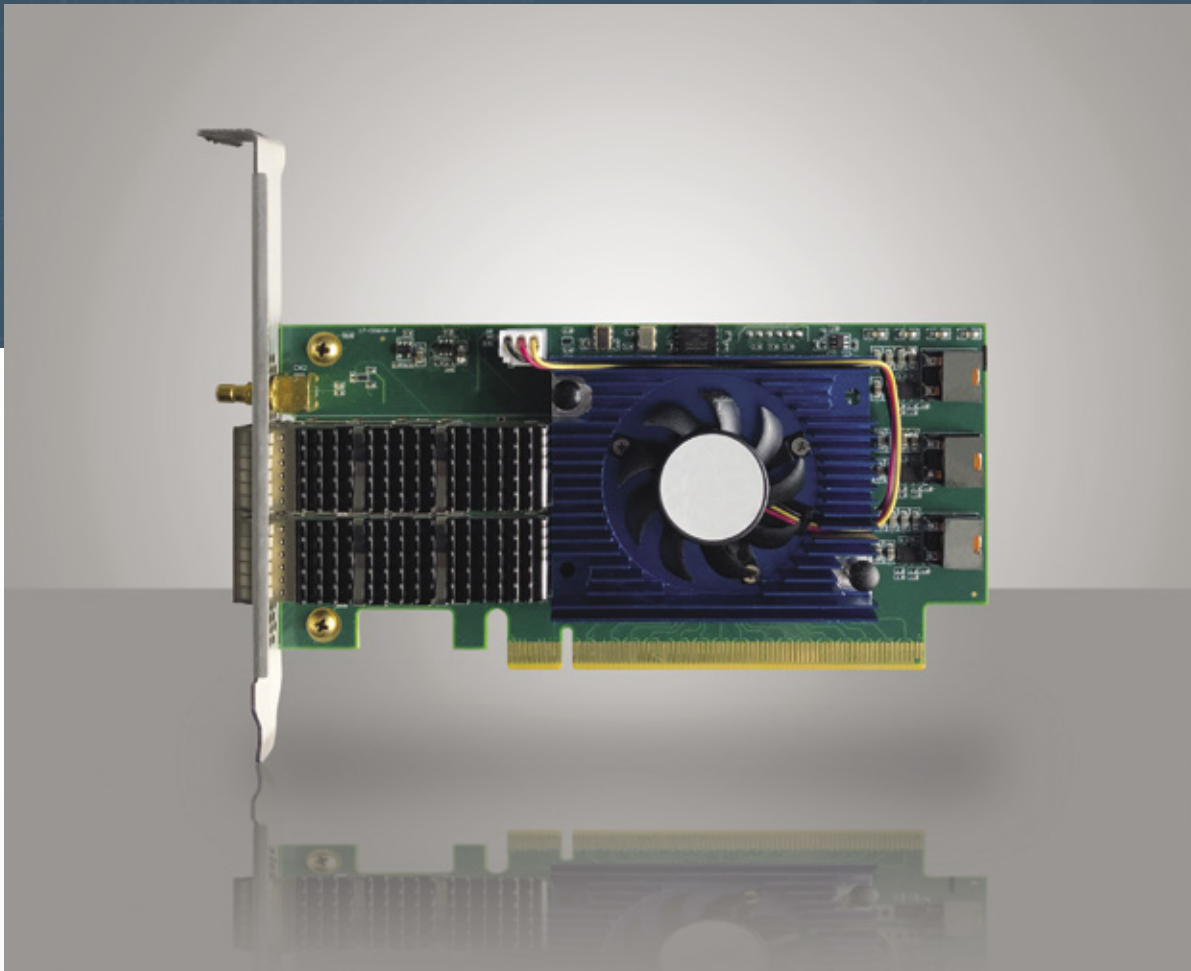

Zeus Network Interface Card

PZ-100-DUAL
100GigE dual-port NIC

PZ-100-DUAL

100GigE QSFP28 dual port PCIe gen4 x16 smart NIC with front panel 5V TTL input trigger port. This card is part of a series of progressively more powerful PC peripherals intended to allow customers to get the most out of their Emergent ultra-high-speed-cameras for the widest range of applications.

Benefits

- » Most optimal performance for any video stream
- » Absolute minimal CPU and system memory utilization
- » Absolute lowest latency and jitter
- » Absolute best price performance and no licensing
- » Full Ethernet network compatibility
- » CPU offloading
- » Real time front panel trigger port
- » GPU Direct
- » Camera multiplexing with switches