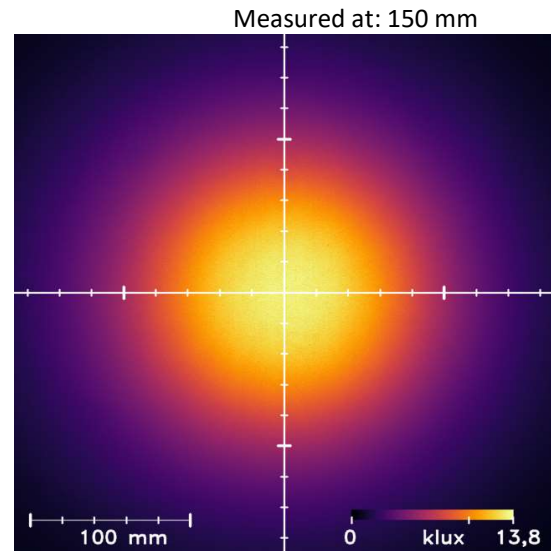

# Ringlight SRL-12-WT-s

Color: White 5000K CRI80

Distance [mm]	Peak Illuminance [klux]	Peak Irradiance [W/m <sup>2</sup> ]	FWHM length [mm]	FWHM width [mm]
25	65	197	135	136
50	35	107	150	151
150	14	42	179	178
300	5	16	240	239
500	2	6	343	339

All values are measured example values for steady light mode with a tolerance range of +/- 8% for typical values.