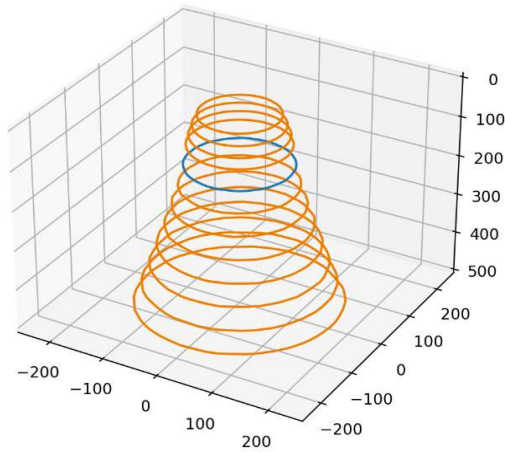

# Ringlight SRL-12-WT-s

Color: White 5000K CRI80

Distance [mm]	Peak Illuminance [klux]	Peak Irradiance [W/m <sup>2</sup> ]	FWHM length [mm]	FWHM width [mm]
25	65	197	135	136
50	35	107	150	151
150	14	42	179	178
300	5	16	240	239
500	2	6	343	339

All values are measured example values for steady light mode with a tolerance range of +/- 8% for typical values.