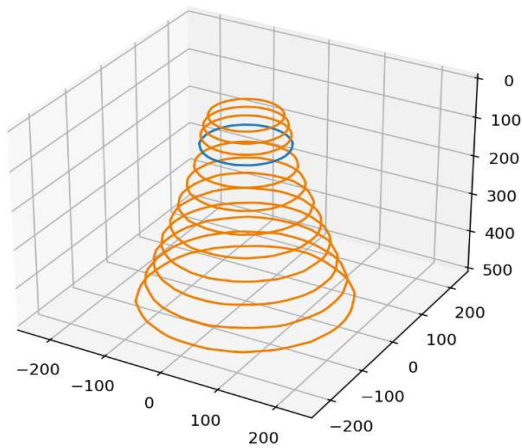

Ringlight SRL-10-WT-s

Color: White 5000K CRI80

Distance [mm]	Peak Illuminance [kLux]	Peak Irradiance [W/m ²]	FWHM length [mm]	FWHM width [mm]
25	59	178	115	116
50	34	103	128	129
100	20	61	141	142
300	4	13	231	230
500	2	5	338	336

All values are measured example values for steady light mode with a tolerance range of +/- 8% for typical values.