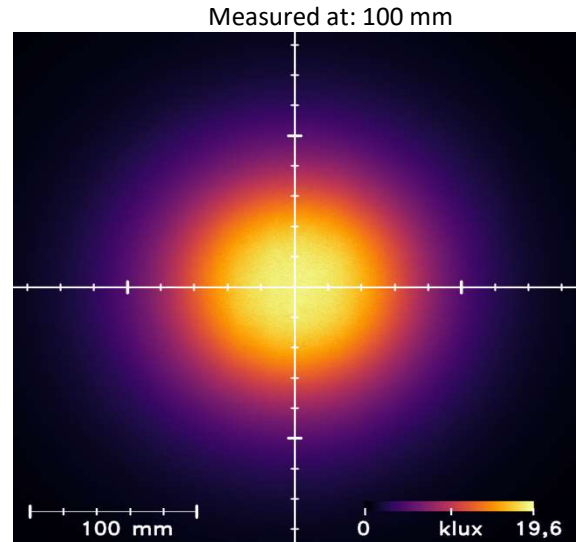

Ringlight SRL-10-WT-s

Color: White 5000K CRI80

Distance [mm]	Peak Illuminance [kLux]	Peak Irradiance [W/m ²]	FWHM length [mm]	FWHM width [mm]
25	59	178	115	116
50	34	103	128	129
100	20	61	141	142
300	4	13	231	230
500	2	5	338	336

All values are measured example values for steady light mode with a tolerance range of +/- 8% for typical values.