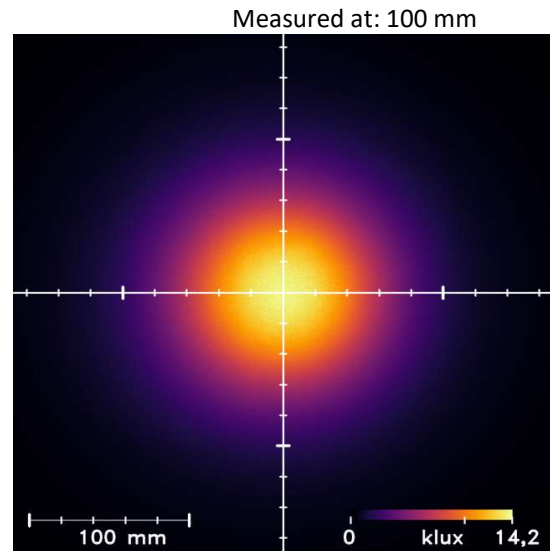

# Ringlight SRL-07-WT-s

Color: White 5000K CRI80

Distance [mm]	Peak Illuminance [klux]	Peak Irradiance [W/m <sup>2</sup> ]	FWHM length [mm]	FWHM width [mm]
25	45	138	89	89
50	26	78	102	101
100	14	43	114	114
300	3	8	217	214
500	1	3	318	317

All values are measured example values for steady light mode with a tolerance range of +/- 8% for typical values.