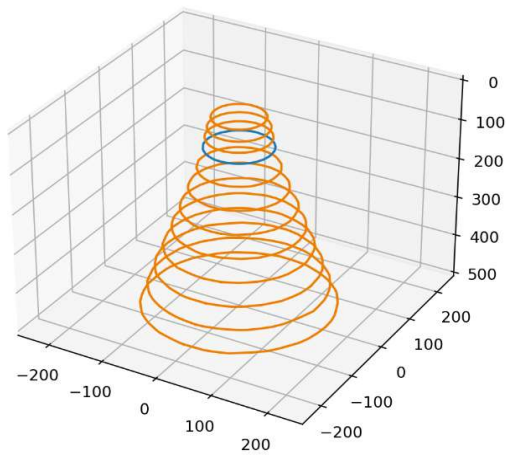

# Ringlight SRL-07-WT-s

Color: White 5000K CRI80

Distance [mm]	Peak Illuminance [klux]	Peak Irradiance [W/m <sup>2</sup> ]	FWHM length [mm]	FWHM width [mm]
25	45	138	89	89
50	26	78	102	101
100	14	43	114	114
300	3	8	217	214
500	1	3	318	317

All values are measured example values for steady light mode with a tolerance range of +/- 8% for typical values.