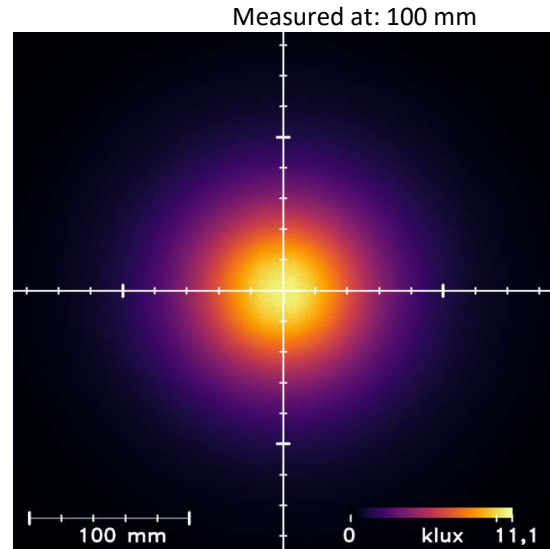

Ringlight SRL-04-WT-s

Color: White 5000K CRI80

Distance [mm]	Peak Illuminance [kLux]	Peak Irradiance [W/m ²]	FWHM length [mm]	FWHM width [mm]
25	44	134	68	68
50	25	77	77	76
100	11	34	97	97
300	2	5	216	215
500	1	2	329	330

All values are measured example values for steady light mode with a tolerance range of +/- 8% for typical values.