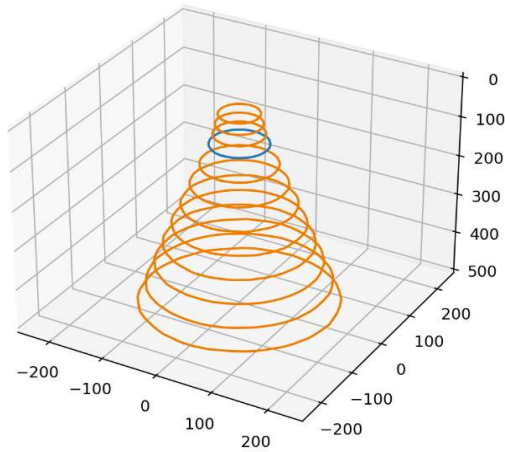

Ringlight SRL-04-WT-s

Color: White 5000K CRI80

Distance [mm]	Peak Illuminance [kLux]	Peak Irradiance [W/m ²]	FWHM length [mm]	FWHM width [mm]
25	44	134	68	68
50	25	77	77	76
100	11	34	97	97
300	2	5	216	215
500	1	2	329	330

All values are measured example values for steady light mode with a tolerance range of +/- 8% for typical values.