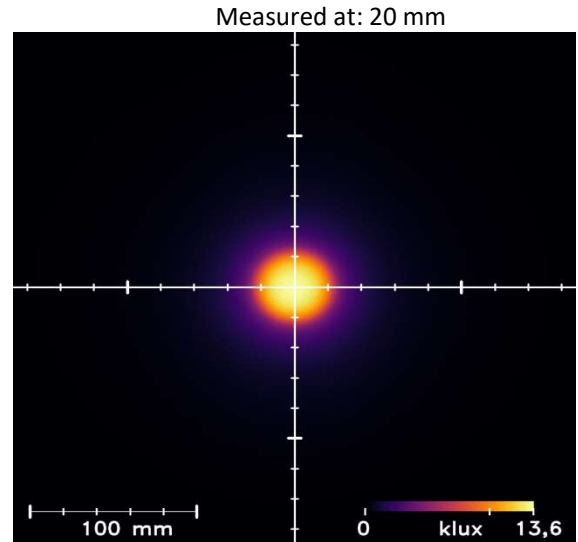

Horizontal Ringlight HDF-05-WT-s

Color: White 5000K CRI80

Distance [mm]	Peak Illuminance [kLux]	Peak Irradiance [W/m ²]	FWHM length [mm]	FWHM width [mm]
0	33	101	52	52
10	19	58	50	50
20	14	41	49	48
50	5	14	50	51
100	1	3	85	88

All values are measured example values for steady light mode with a tolerance range of +/- 8% for typical values.