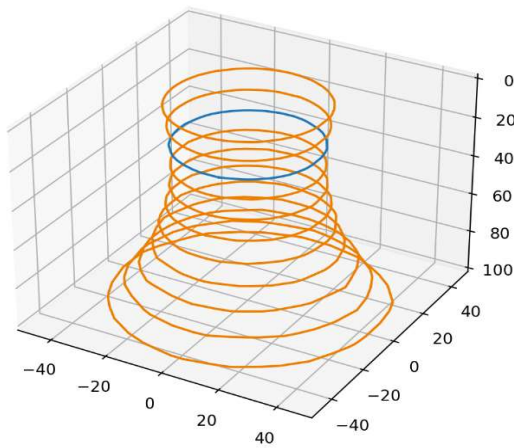

Horizontal Ringlight HDF-05-WT-s

Color: White 5000K CRI80

Distance [mm]	Peak Illuminance [kLux]	Peak Irradiance [W/m ²]	FWHM length [mm]	FWHM width [mm]
0	33	101	52	52
10	19	58	50	50
20	14	41	49	48
50	5	14	50	51
100	1	3	85	88

All values are measured example values for steady light mode with a tolerance range of +/- 8% for typical values.