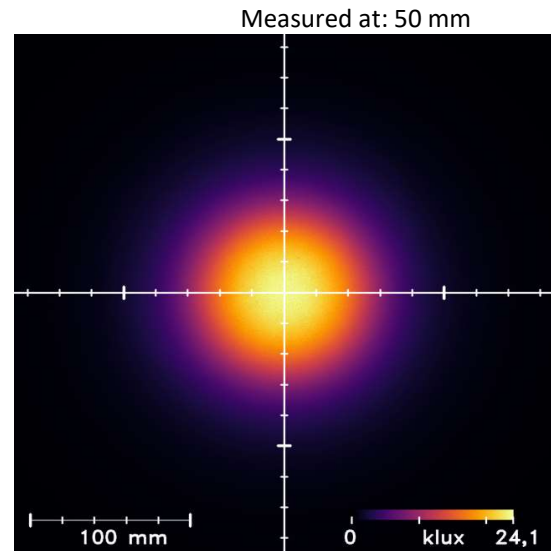

Domelight SDL-10-WT-s

Color: White 5000K CRI80

Distance [mm]	Peak Illuminance [klux]	Peak Irradiance [W/m ²]	FWHM length [mm]	FWHM width [mm]
10	44	134	104	104
30	34	102	100	100
50	24	73	104	104
100	11	34	122	121
200	4	12	176	174

All values are measured example values for steady light mode with a tolerance range of +/- 8% for typical values.