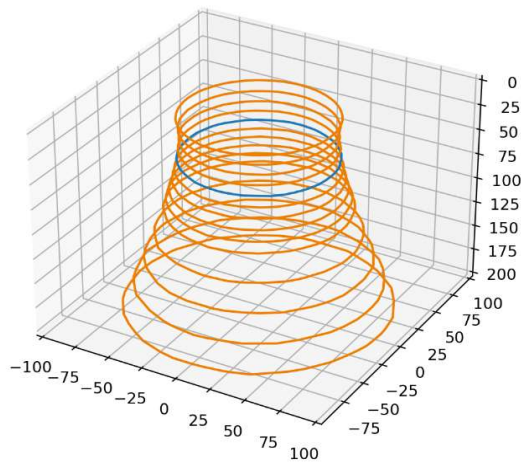

Domelight SDL-10-WT-s

Color: White 5000K CRI80

Distance [mm]	Peak Illuminance [klux]	Peak Irradiance [W/m ²]	FWHM length [mm]	FWHM width [mm]
10	44	134	104	104
30	34	102	100	100
50	24	73	104	104
100	11	34	122	121
200	4	12	176	174

All values are measured example values for steady light mode with a tolerance range of +/- 8% for typical values.