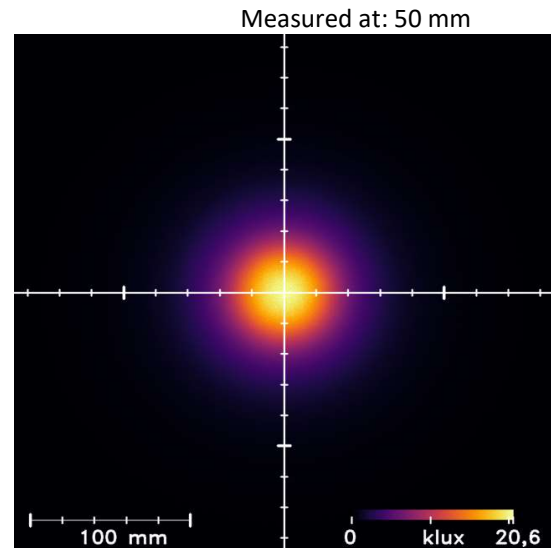

Domelight SDL-05-WT-s

Color: White 5000K CRI80

Distance [mm]	Peak Illuminance [klux]	Peak Irradiance [W/m ²]	FWHM length [mm]	FWHM width [mm]
10	69	210	52	52
30	36	110	54	55
50	21	63	63	62
100	7	21	89	90
200	2	6	151	150

All values are measured example values for steady light mode with a tolerance range of +/- 8% for typical values.