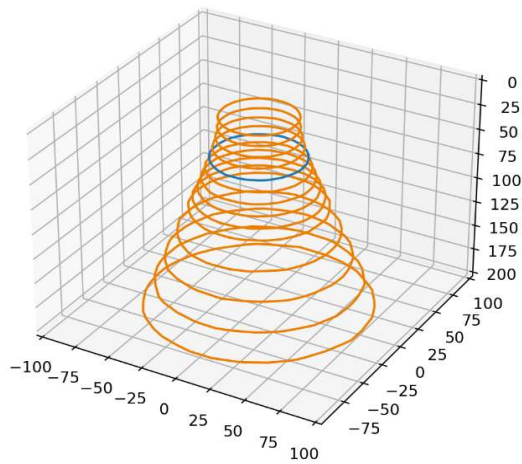

Domelight SDL-05-WT-s

Color: White 5000K CRI80

Distance [mm]	Peak Illuminance [klux]	Peak Irradiance [W/m ²]	FWHM length [mm]	FWHM width [mm]
10	69	210	52	52
30	36	110	54	55
50	21	63	63	62
100	7	21	89	90
200	2	6	151	150

All values are measured example values for steady light mode with a tolerance range of +/- 8% for typical values.