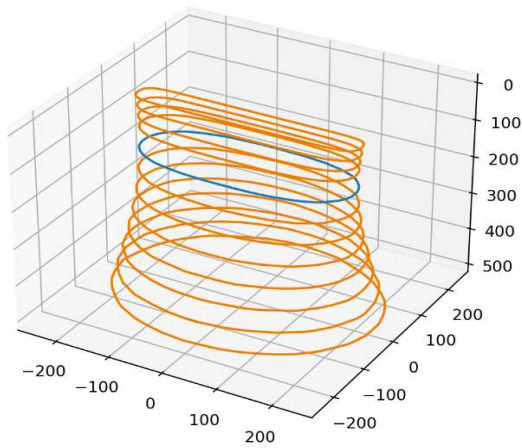

# Wide Barlight WBL-0440-WT-s

Color: White 5000K CRI80

Distance [mm]	Peak Illuminance [klux]	Peak Irradiance [W/m <sup>2</sup> ]	FWHM length [mm]	FWHM width [mm]
25	144	437	53	411
75	64	196	92	400
150	32	98	156	390
300	14	42	260	400
500	6	19	370	467

All values are measured example values for steady light mode with a tolerance range of +/- 8% for typical values.