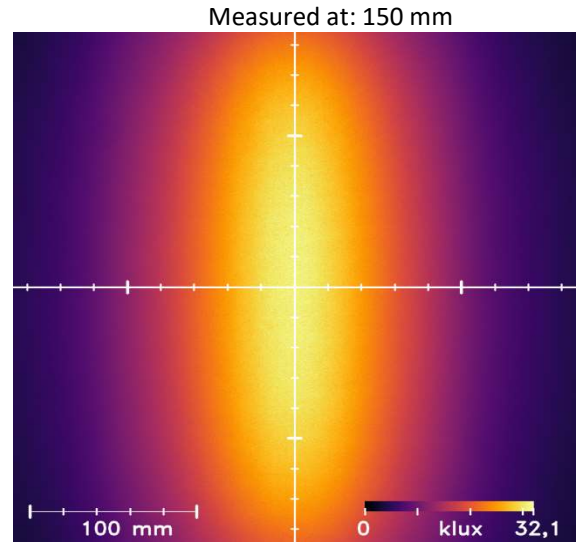

# Wide Barlight WBL-0440-WT-s

Color: White 5000K CRI80

Distance [mm]	Peak Illuminance [klux]	Peak Irradiance [W/m <sup>2</sup> ]	FWHM length [mm]	FWHM width [mm]
25	144	437	53	411
75	64	196	92	400
150	32	98	156	390
300	14	42	260	400
500	6	19	370	467

All values are measured example values for steady light mode with a tolerance range of +/- 8% for typical values.