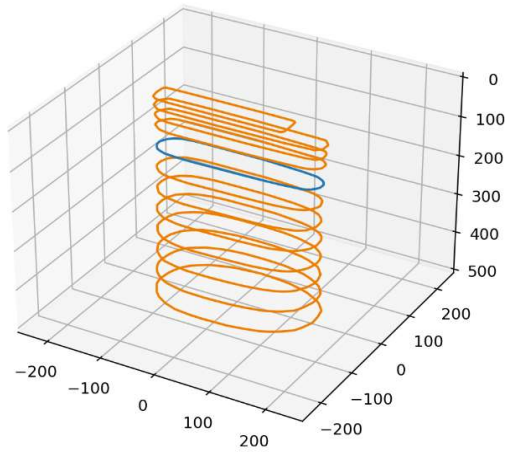

High Power Wide Barlight HP WBL-0430-WT-s

Color: White 5000K CRI80

Distance [mm]	Peak Illuminance [klux]	Peak Irradiance [W/m ²]	FWHM length [mm]	FWHM width [mm]
25	440	1429	45	309
75	278	904	39	306
150	182	591	60	299
300	95	308	109	288
500	55	180	170	281

All values are measured example values for steady light mode with a tolerance range of +/- 8% for typical values.