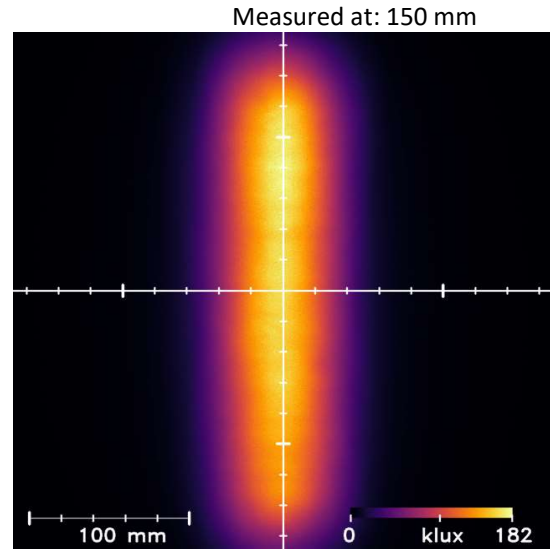

High Power Wide Barlight HP WBL-0430-WT-s

Color: White 5000K CRI80

Distance [mm]	Peak Illuminance [klux]	Peak Irradiance [W/m ²]	FWHM length [mm]	FWHM width [mm]
25	440	1429	45	309
75	278	904	39	306
150	182	591	60	299
300	95	308	109	288
500	55	180	170	281

All values are measured example values for steady light mode with a tolerance range of +/- 8% for typical values.