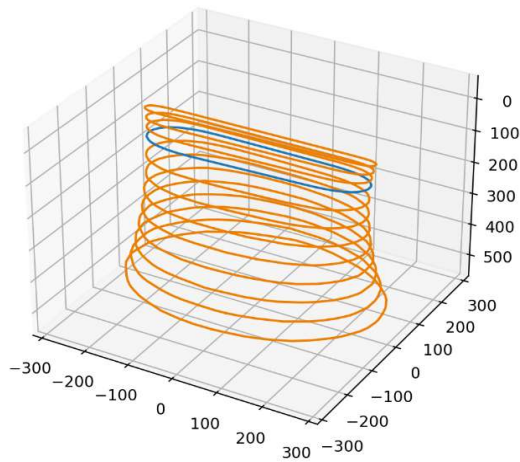

Barlight SBL-0150-WT-s

Color: White 5000K CRI80

Distance [mm]	Peak Illuminance [klux]	Peak Irradiance [W/m ²]	FWHM length [mm]	FWHM width [mm]
25	77	235	25	509
50	39	120	49	499
100	19	58	97	489
300	5	16	263	489
500	3	8	384	567

All values are measured example values for steady light mode with a tolerance range of +/- 8% for typical values.