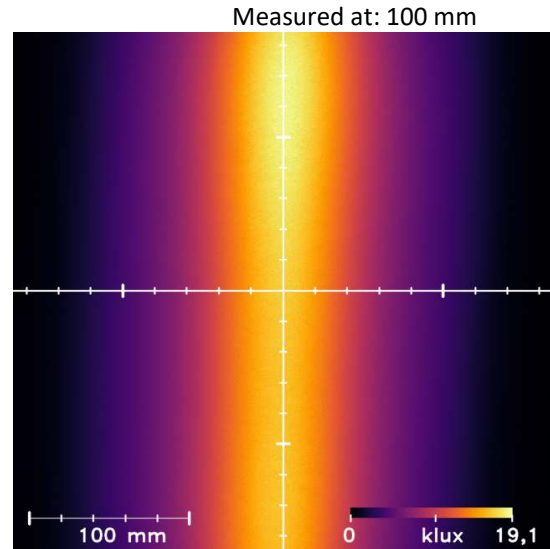

Barlight SBL-0150-WT-s

Color: White 5000K CRI80

Distance [mm]	Peak Illuminance [klux]	Peak Irradiance [W/m ²]	FWHM length [mm]	FWHM width [mm]
25	77	235	25	509
50	39	120	49	499
100	19	58	97	489
300	5	16	263	489
500	3	8	384	567

All values are measured example values for steady light mode with a tolerance range of +/- 8% for typical values.