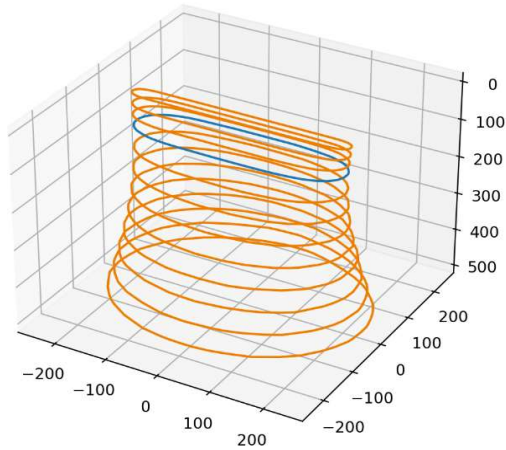

Barlight SBL-0140-WT-s

Color: White 5000K CRI80

Distance [mm]	Peak Illuminance [klux]	Peak Irradiance [W/m ²]	FWHM length [mm]	FWHM width [mm]
25	65	199	29	415
50	34	102	56	410
100	17	51	106	400
300	5	14	255	408
500	2	6	373	479

All values are measured example values for steady light mode with a tolerance range of +/- 8% for typical values.