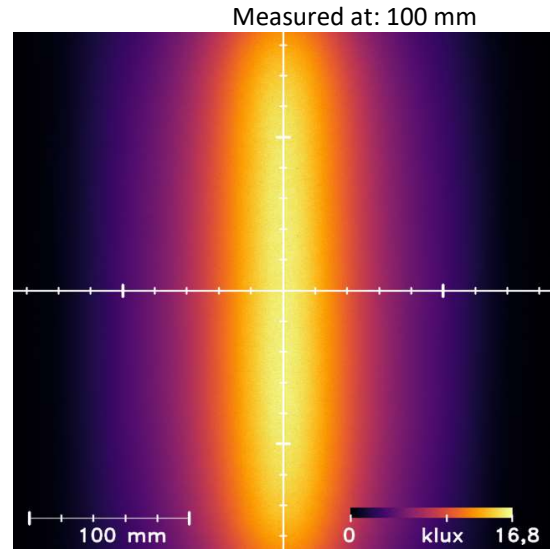

Barlight SBL-0140-WT-s

Color: White 5000K CRI80

Distance [mm]	Peak Illuminance [klux]	Peak Irradiance [W/m ²]	FWHM length [mm]	FWHM width [mm]
25	65	199	29	415
50	34	102	56	410
100	17	51	106	400
300	5	14	255	408
500	2	6	373	479

All values are measured example values for steady light mode with a tolerance range of +/- 8% for typical values.