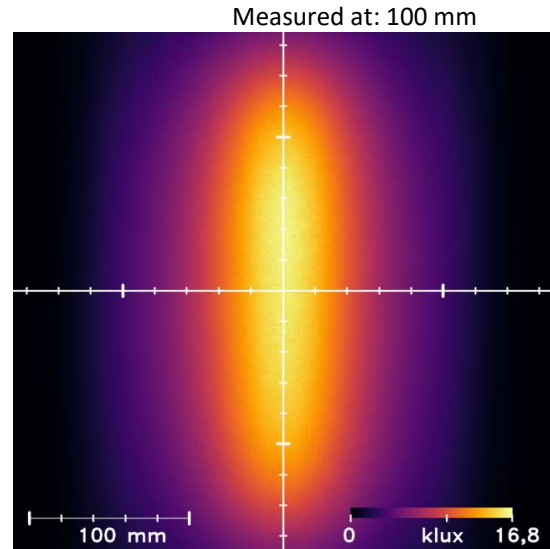

# Barlight SBL-0130-WT-s

Color: White 5000K CRI80

Distance [mm]	Peak Illuminance [klux]	Peak Irradiance [W/m <sup>2</sup> ]	FWHM length [mm]	FWHM width [mm]
25	69	208	28	309
50	35	107	54	303
100	17	51	103	297
300	4	12	248	333
500	2	5	364	416

All values are measured example values for steady light mode with a tolerance range of +/- 8% for typical values.