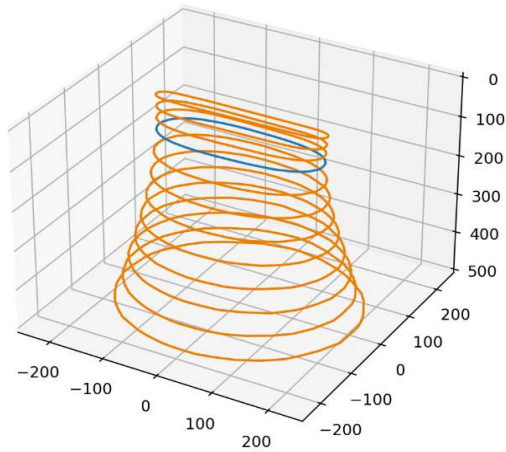

# Barlight SBL-0130-WT-s

Color: White 5000K CRI80

Distance [mm]	Peak Illuminance [klux]	Peak Irradiance [W/m <sup>2</sup> ]	FWHM length [mm]	FWHM width [mm]
25	69	208	28	309
50	35	107	54	303
100	17	51	103	297
300	4	12	248	333
500	2	5	364	416

All values are measured example values for steady light mode with a tolerance range of +/- 8% for typical values.