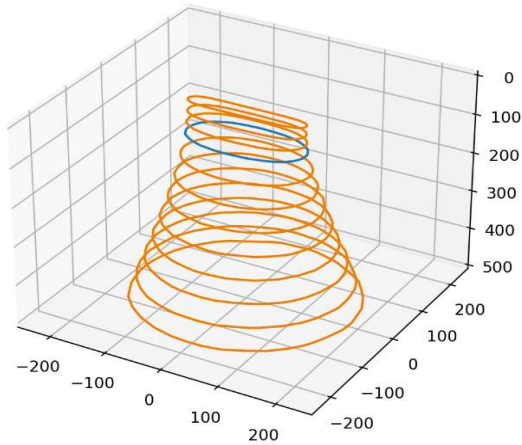

Barlight SBL-0120-WT-s

Color: White 5000K CRI80

| Distance [mm] | Peak Illuminance [klux] | Peak Irradiance [W/m ²] | FWHM length [mm] | FWHM width [mm] |
|---------------|-------------------------|-------------------------------------|------------------|-----------------|
| 25 | 70 | 213 | 31 | 206 |
| 50 | 36 | 109 | 57 | 204 |
| 100 | 17 | 50 | 102 | 204 |
| 300 | 3 | 10 | 236 | 272 |
| 500 | 1 | 4 | 348 | 373 |

All values are measured example values for steady light mode with a tolerance range of +/- 8% for typical values.