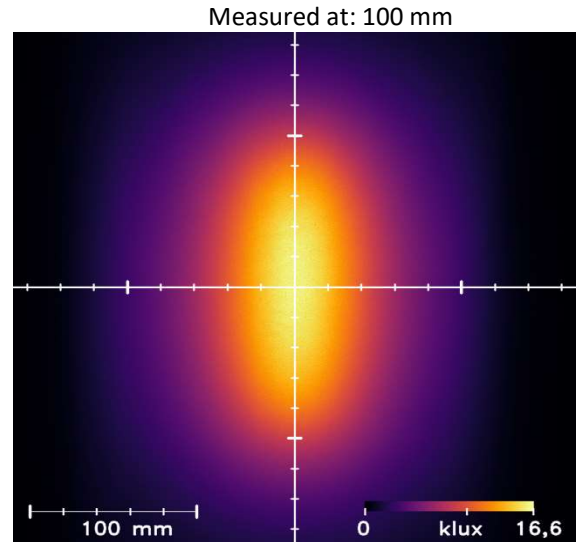

Barlight SBL-0120-WT-s

Color: White 5000K CRI80

| Distance [mm] | Peak Illuminance [klux] | Peak Irradiance [W/m ²] | FWHM length [mm] | FWHM width [mm] |
|---------------|-------------------------|-------------------------------------|------------------|-----------------|
| 25 | 70 | 213 | 31 | 206 |
| 50 | 36 | 109 | 57 | 204 |
| 100 | 17 | 50 | 102 | 204 |
| 300 | 3 | 10 | 236 | 272 |
| 500 | 1 | 4 | 348 | 373 |

All values are measured example values for steady light mode with a tolerance range of +/- 8% for typical values.