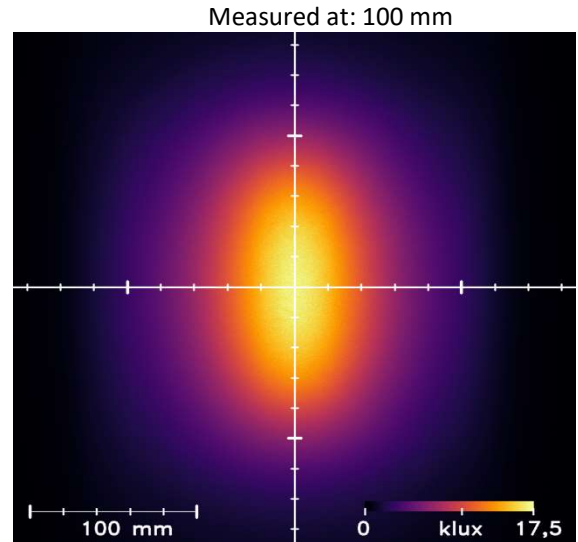

Barlight SBL-0115-WT-s

Color: White 5000K CRI80

Distance [mm]	Peak Illuminance [kLux]	Peak Irradiance [W/m ²]	FWHM length [mm]	FWHM width [mm]
25	78	236	31	172
50	40	121	56	170
100	17	53	99	175
300	3	10	232	258
500	1	4	353	361

All values are measured example values for steady light mode with a tolerance range of +/- 8% for typical values.