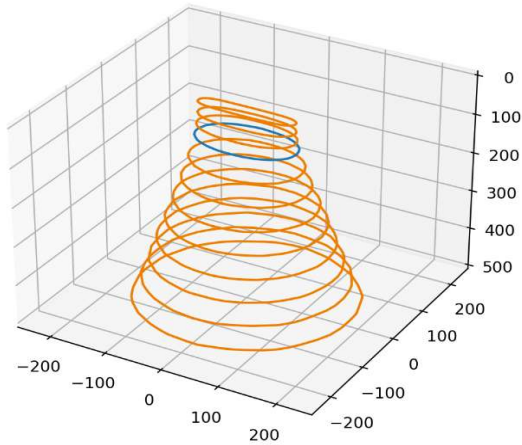

Barlight SBL-0115-WT-s

Color: White 5000K CRI80

Distance [mm]	Peak Illuminance [kLux]	Peak Irradiance [W/m ²]	FWHM length [mm]	FWHM width [mm]
25	78	236	31	172
50	40	121	56	170
100	17	53	99	175
300	3	10	232	258
500	1	4	353	361

All values are measured example values for steady light mode with a tolerance range of +/- 8% for typical values.