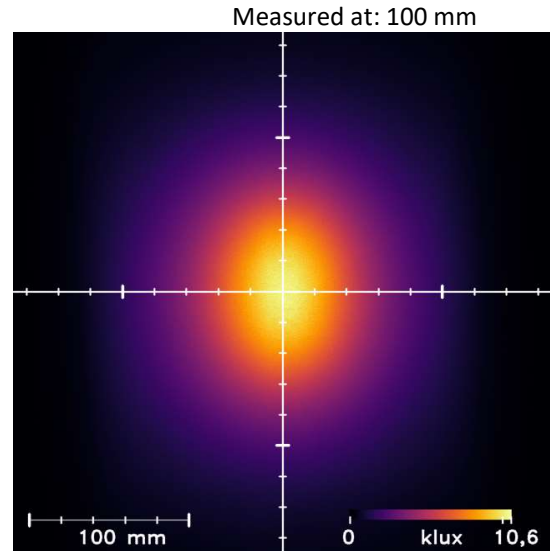

Barlight SBL-0110-WT-s

Color: White 5000K CRI80

Distance [mm]	Peak Illuminance [klux]	Peak Irradiance [W/m ²]	FWHM length [mm]	FWHM width [mm]
25	57	174	31	104
50	27	82	55	107
100	11	32	95	126
300	2	5	226	238
500	1	2	348	350

All values are measured example values for steady light mode with a tolerance range of +/- 8% for typical values.