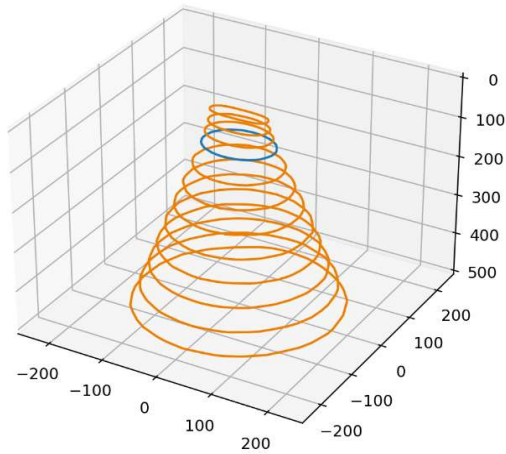

Barlight SBL-0110-WT-s

Color: White 5000K CRI80

Distance [mm]	Peak Illuminance [klux]	Peak Irradiance [W/m ²]	FWHM length [mm]	FWHM width [mm]
25	57	174	31	104
50	27	82	55	107
100	11	32	95	126
300	2	5	226	238
500	1	2	348	350

All values are measured example values for steady light mode with a tolerance range of +/- 8% for typical values.