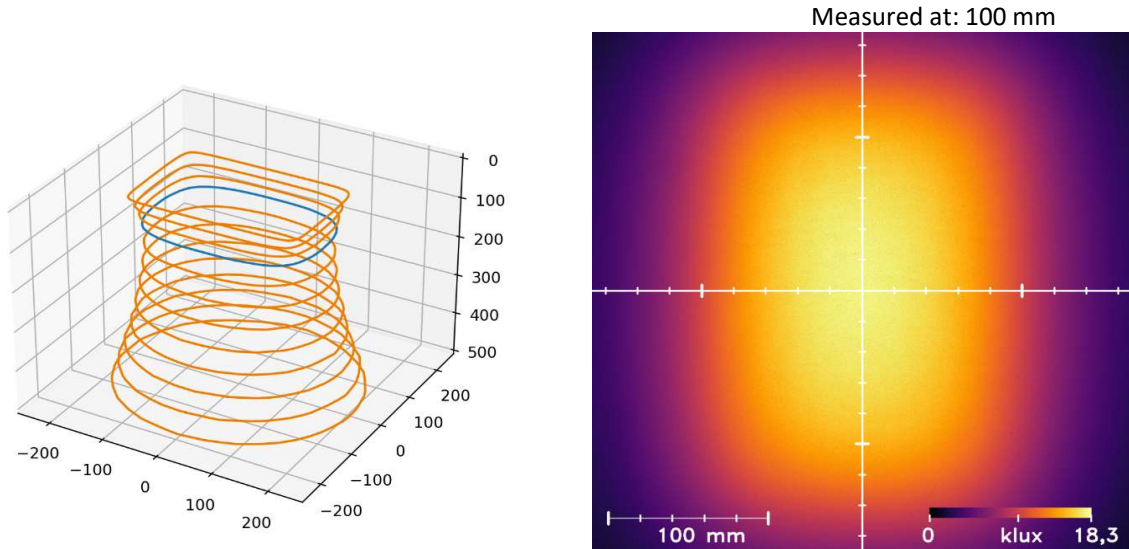

Backlight DBL-2030-WT-s

Color: White 5000K CRI80

Distance [mm]	Peak Illuminance [kLux]	Peak Irradiance [W/m ²]	FWHM length [mm]	FWHM width [mm]
25	32	97	203	307
50	26	80	203	304
100	18	56	213	303
300	6	19	291	337
500	3	9	387	419

All values are measured example values for steady light mode with a tolerance range of +/- 8% for typical values.