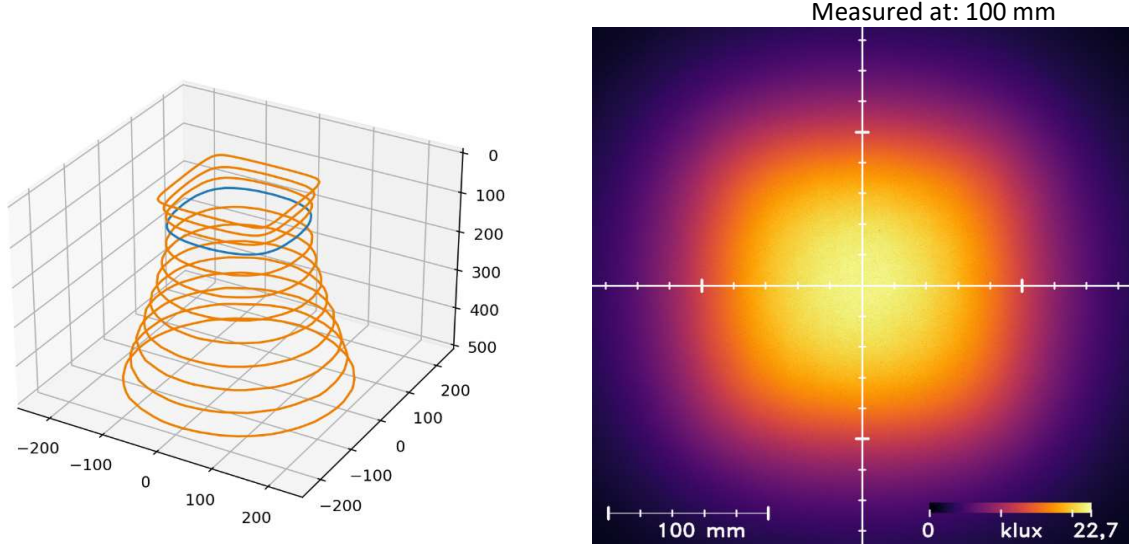

# Backlight DBL-2020-WT-s

Color: White 5000K CRI80

Distance [mm]	Peak Illuminance [kLux]	Peak Irradiance [W/m <sup>2</sup> ]	FWHM length [mm]	FWHM width [mm]
25	43	130	249	249
50	34	104	242	242
100	23	69	228	225
300	6	20	281	277
500	3	8	376	372

All values are measured example values for steady light mode with a tolerance range of +/- 8% for typical values.