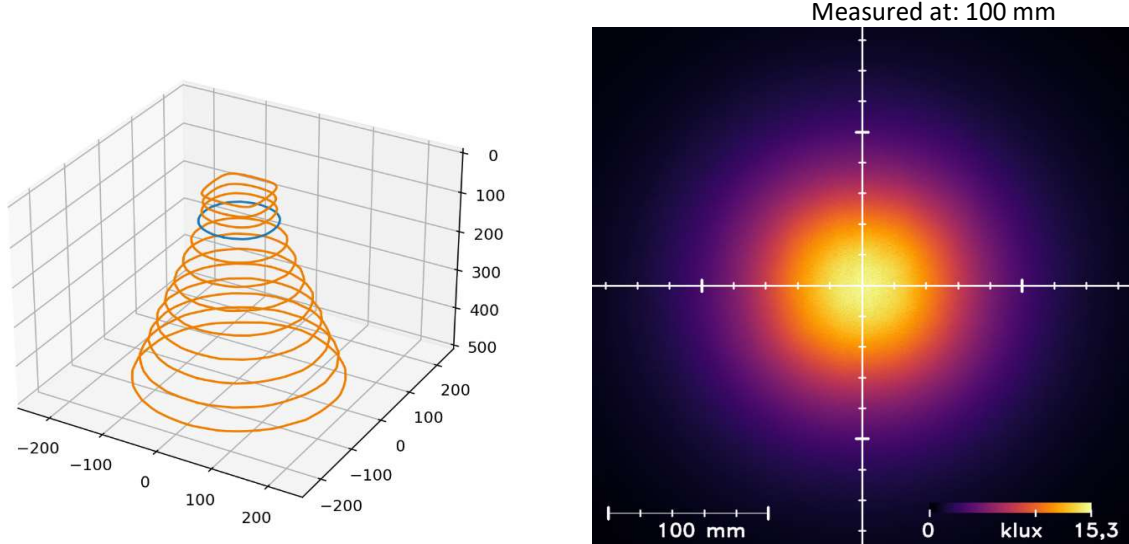

Backlight DBL-1010-WT-s

Color: White 5000K CRI80

Distance [mm]	Peak Illuminance [kLux]	Peak Irradiance [W/m ²]	FWHM length [mm]	FWHM width [mm]
25	47	141	111	111
50	31	94	108	109
100	15	46	125	127
300	3	8	235	233
500	1	3	352	344

All values are measured example values for steady light mode with a tolerance range of +/- 8% for typical values.