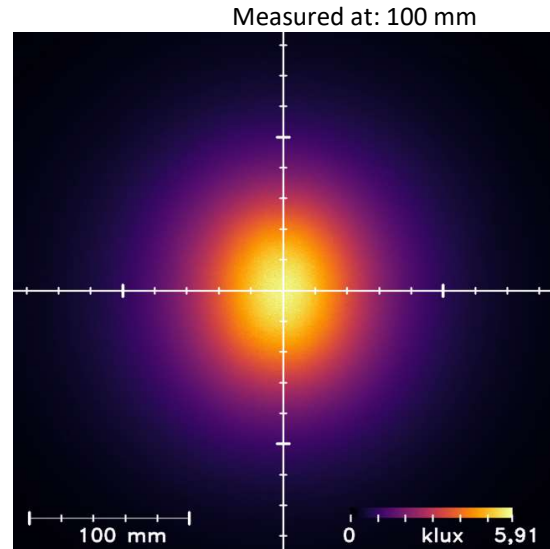

Backlight DBL-0510-WT-s

Color: White 5000K CRI80

Distance [mm]	Peak Illuminance [kLux]	Peak Irradiance [W/m ²]	FWHM length [mm]	FWHM width [mm]
25	26	84	54	96
50	15	47	66	100
100	6	19	98	119
300	1	3	223	228
500	0	1	342	341

All values are measured example values for steady light mode with a tolerance range of +/- 8% for typical values.