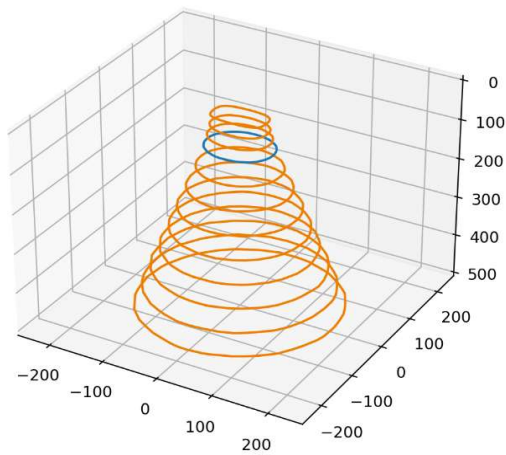

Backlight DBL-0510-WT-s

Color: White 5000K CRI80

Distance [mm]	Peak Illuminance [kLux]	Peak Irradiance [W/m ²]	FWHM length [mm]	FWHM width [mm]
25	26	84	54	96
50	15	47	66	100
100	6	19	98	119
300	1	3	223	228
500	0	1	342	341

All values are measured example values for steady light mode with a tolerance range of +/- 8% for typical values.