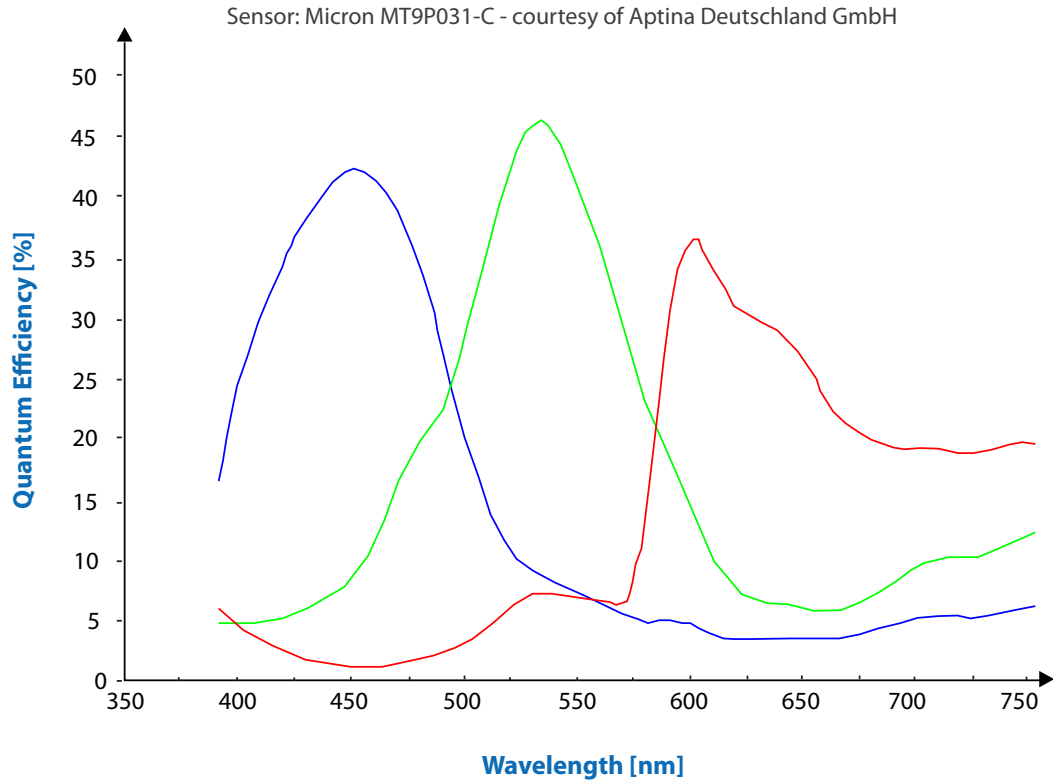

Spectral Sensitivity - MT9P031/ MT9P006