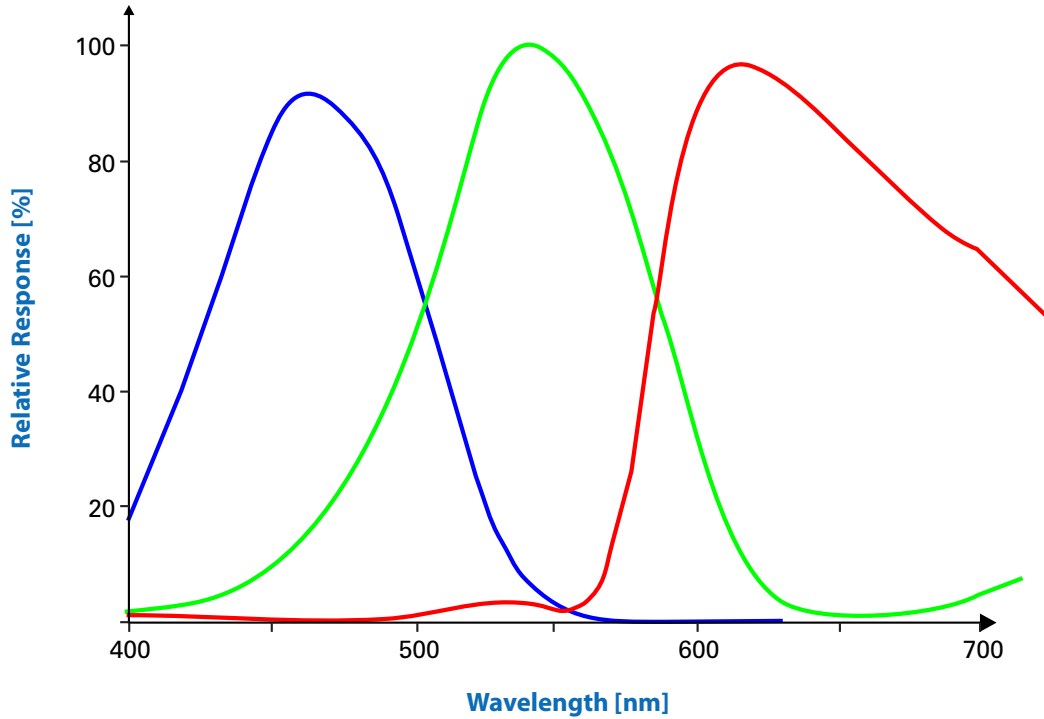

Spectral Sensitivity - ICX098

Sensor: Sony ICX098 - courtesy of Sony Deutschland GmbH