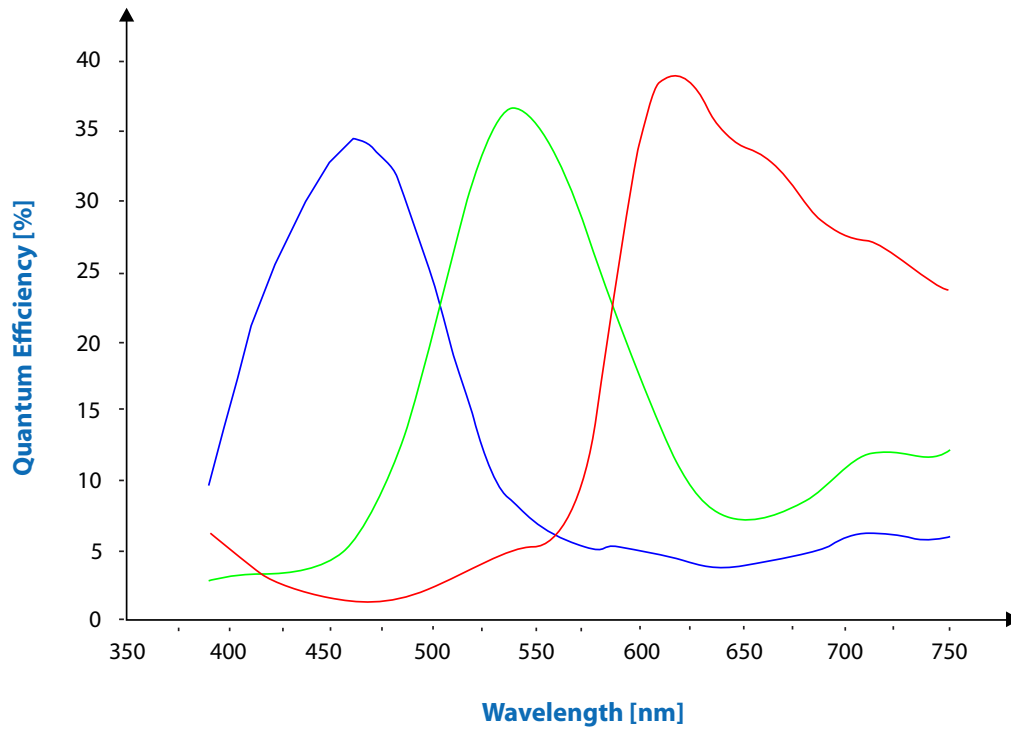

Spectral Sensitivity - MT9T031

Sensor: Micron MT9T031-C - courtesy of Aptina Deutschland GmbH