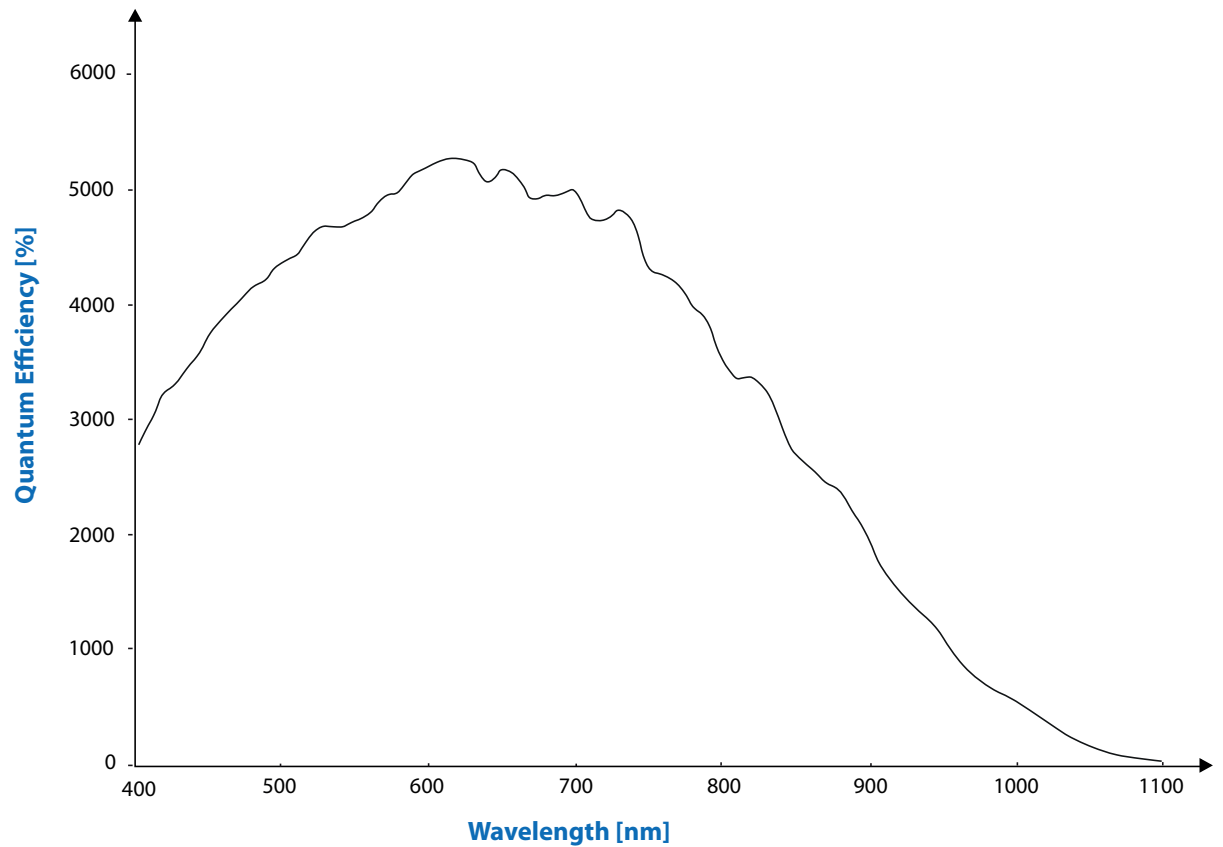

Spectral Sensitivity - ICX445

Sensor: Sony ICX445 - courtesy of Sony Deutschland GmbH

Spectral Sensitivity - ICX274

Spectral Sensitivity - MT9J003

Spectral Sensitivity - Python 1300

Spectral Sensitivity - Python2000/5000