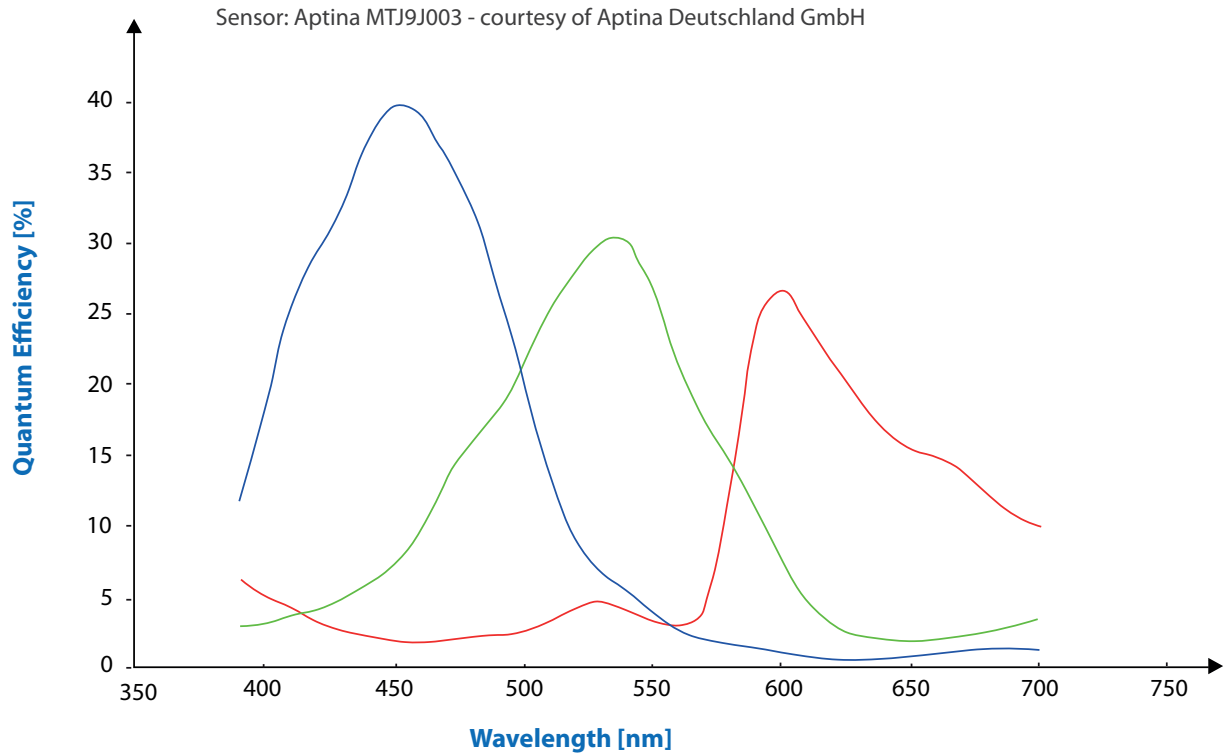

Spectral Sensitivity - ICX445

Sensor: Sony ICX445 - courtesy of Sony Deutschland GmbH

Spectral Sensitivity - ICX274

Spectral Sensitivity - MT9J003

Spectral Sensitivity - Python 1300

Spectral Sensitivity - Python2000/5000