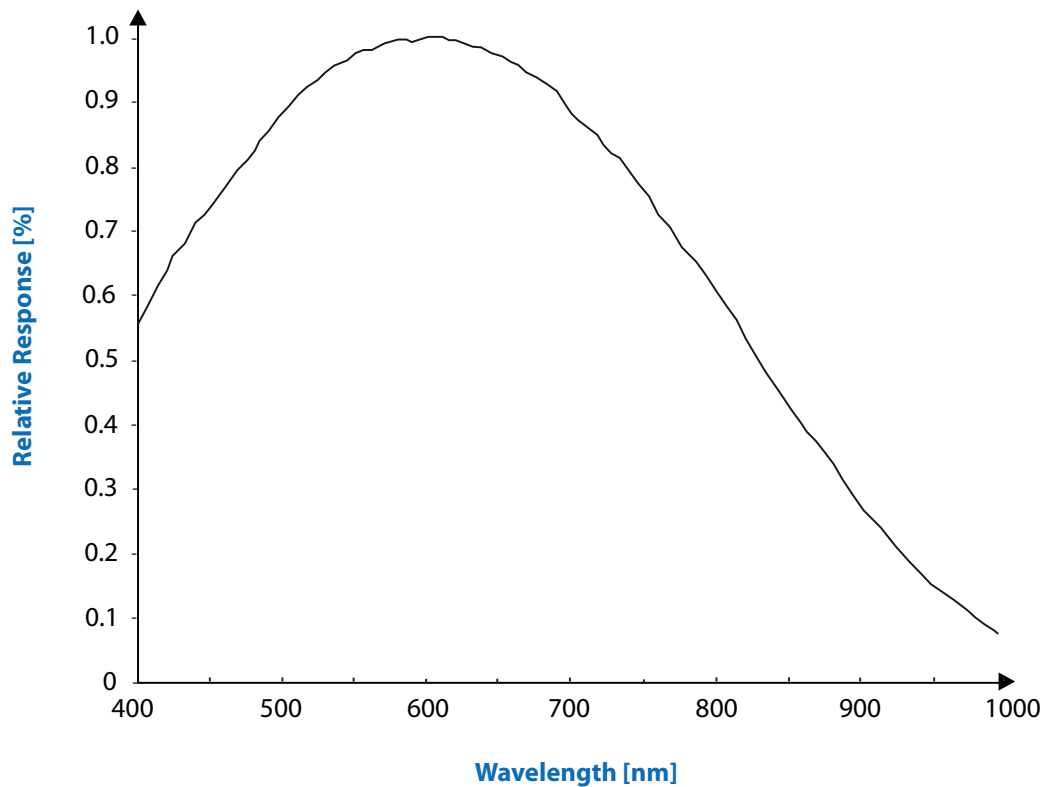

Spectral Sensitivity - ICX618

Sensor: Sony ICX618 - courtesy of Sony Deutschland GmbH