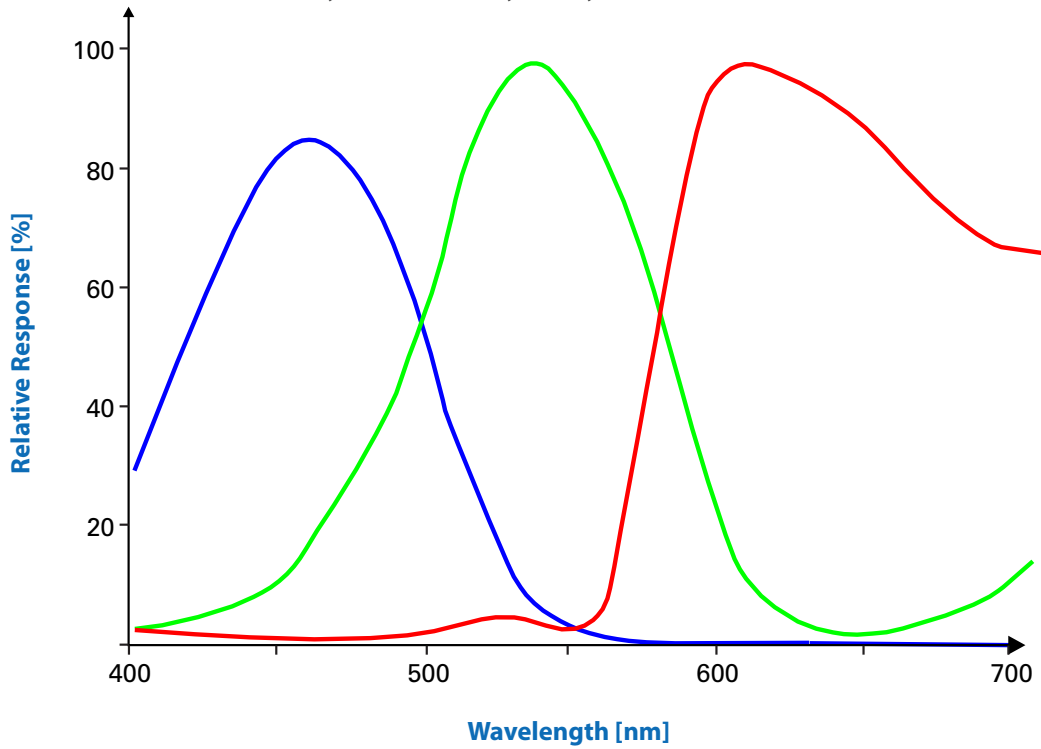

Spectral Sensitivity - ICX204

Sensor: Sony ICX204 - courtesy of Sony Deutschland GmbH