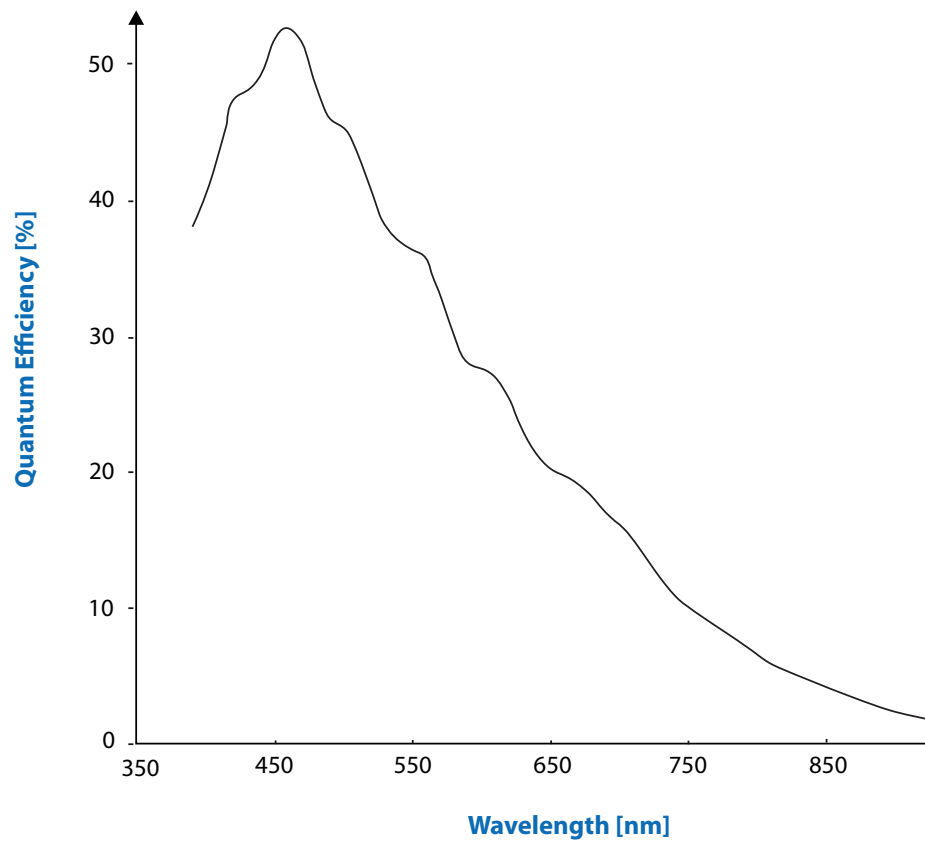

Spectral Sensitivity - ICX445

Sensor: Sony ICX445 - courtesy of Sony Deutschland GmbH

Spectral Sensitivity - ICX274

Spectral Sensitivity - MT9J003

Spectral Sensitivity - Python 1300

Spectral Sensitivity - Python2000/5000