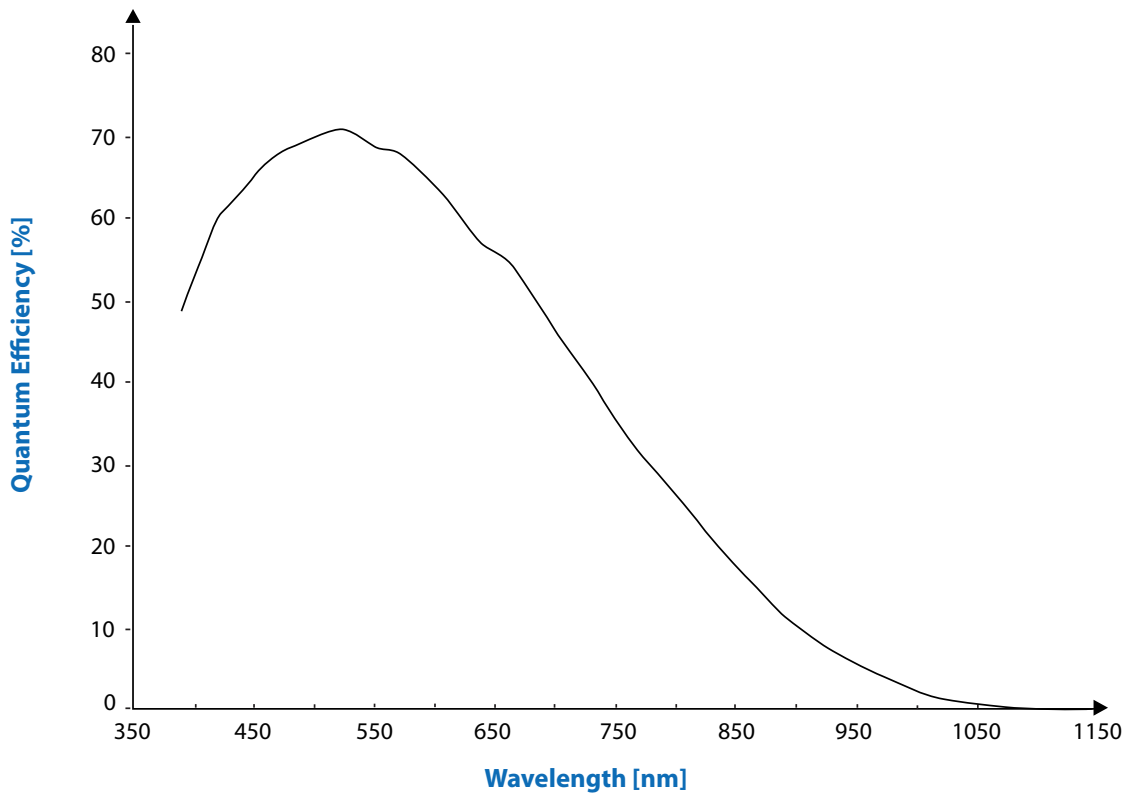

CMOS

|
Sony

GigE

- DxK 33GX290

	IMX290									
DxK 33GX290	x									

Spectral Sensitivity - MT9V024

Spectral Sensitivity - MT9M021/ AR0134

Spectral Sensitivity - MT9T031