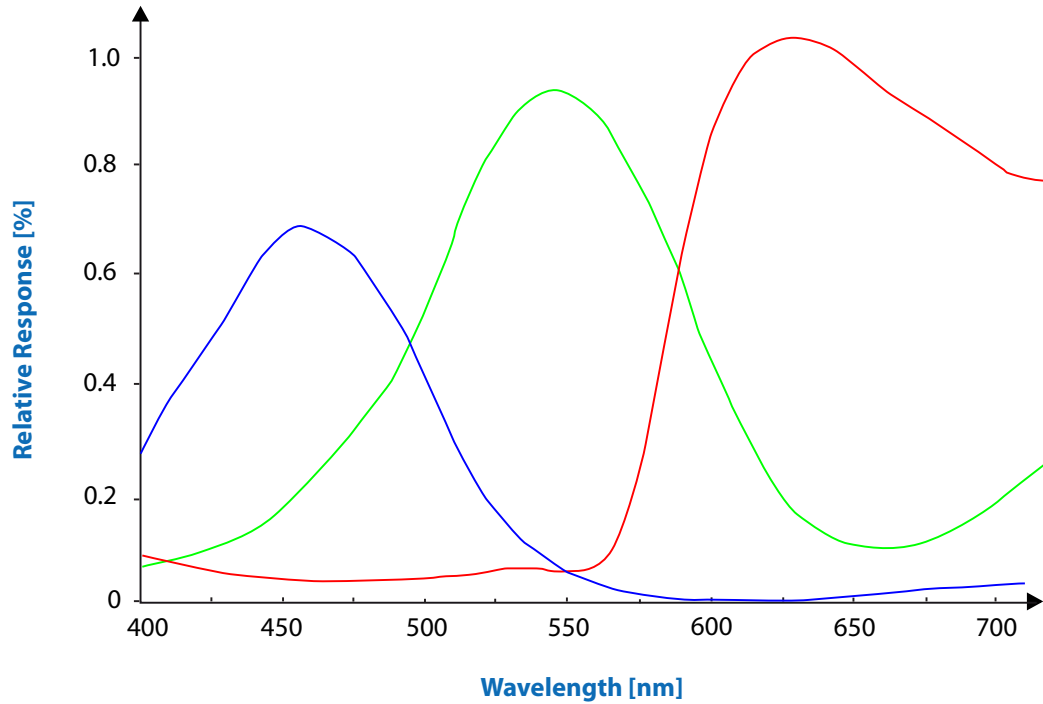

Spectral Sensitivity - ICX618

Sensor: Sony ICX618 - courtesy of Sony Deutschland GmbH