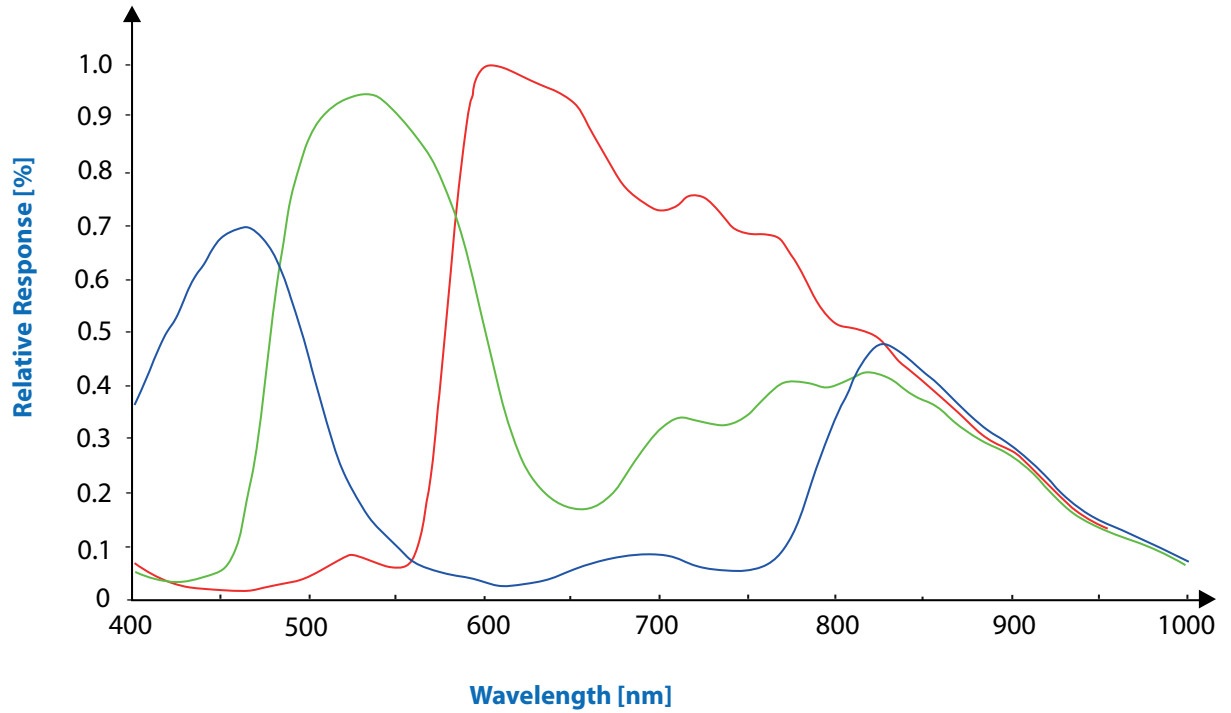

Spectral Sensitivity - IMX236

Sensor: Sony IMX236 - courtesy of Sony Deutschland GmbH