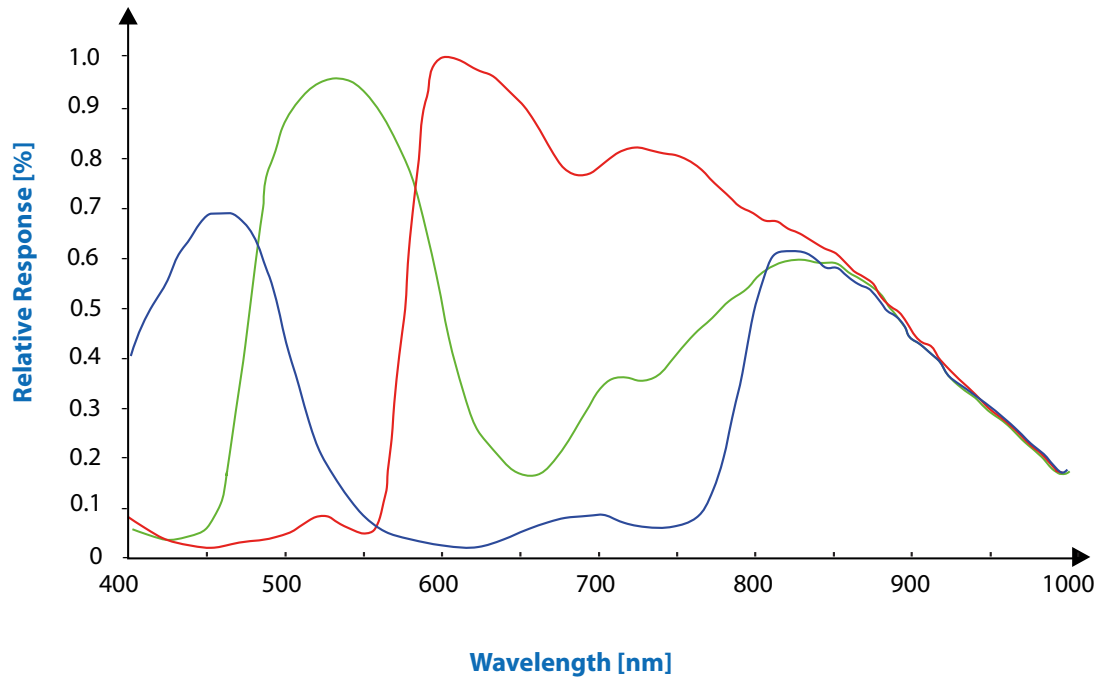

Spectral Sensitivity - IMX290

Sensor: Sony IMX290 - courtesy of Sony Deutschland GmbH