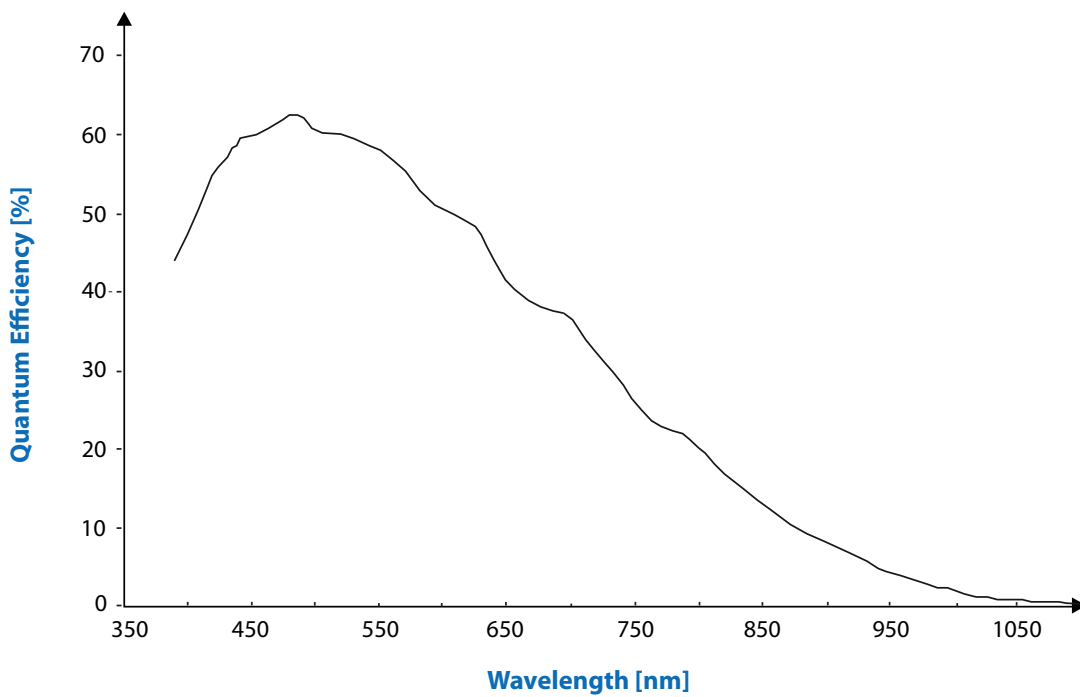

Spectral Sensitivity - MT9P031/ MT9P006