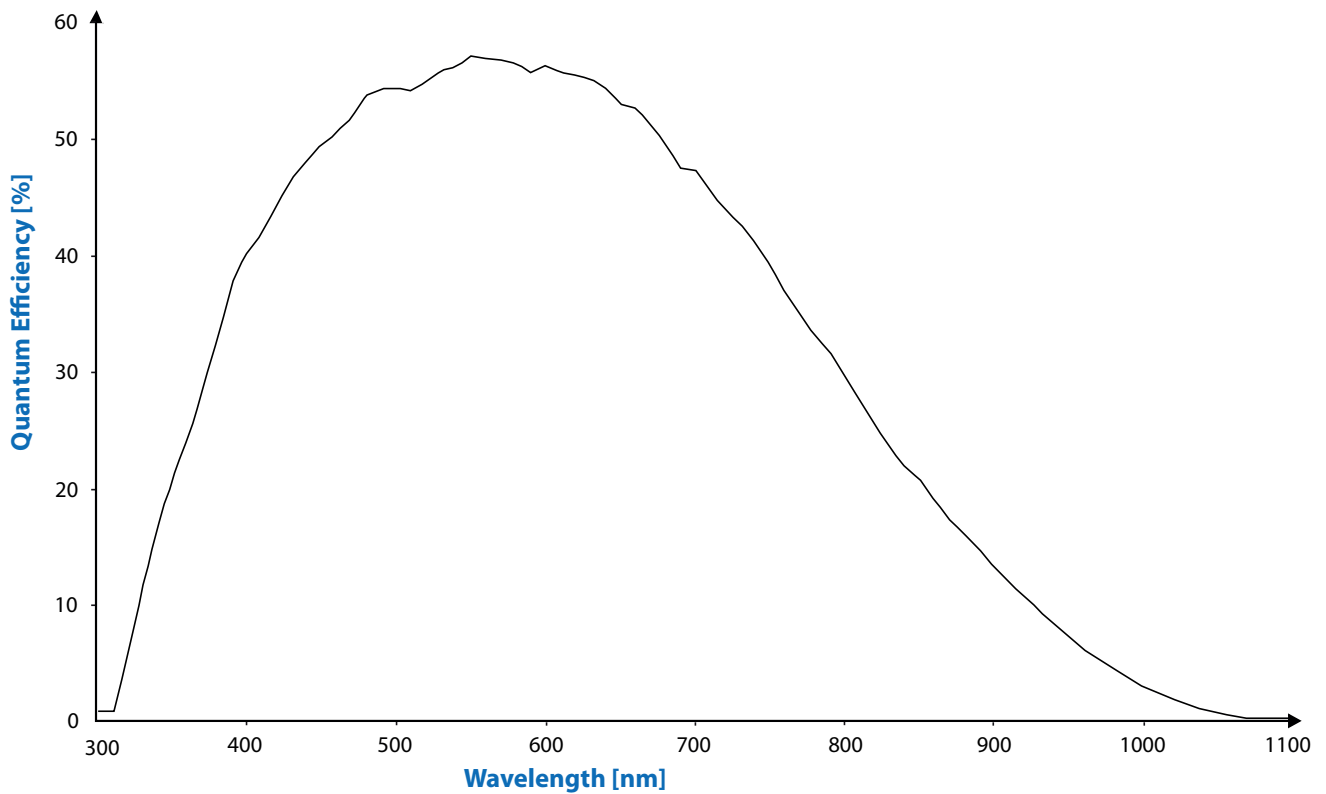

Spectral Sensitivity - ICX445

Sensor: Sony ICX445 - courtesy of Sony Deutschland GmbH

Spectral Sensitivity - ICX274

Spectral Sensitivity - MT9J003

Spectral Sensitivity - Python 1300

Spectral Sensitivity - Python2000/5000