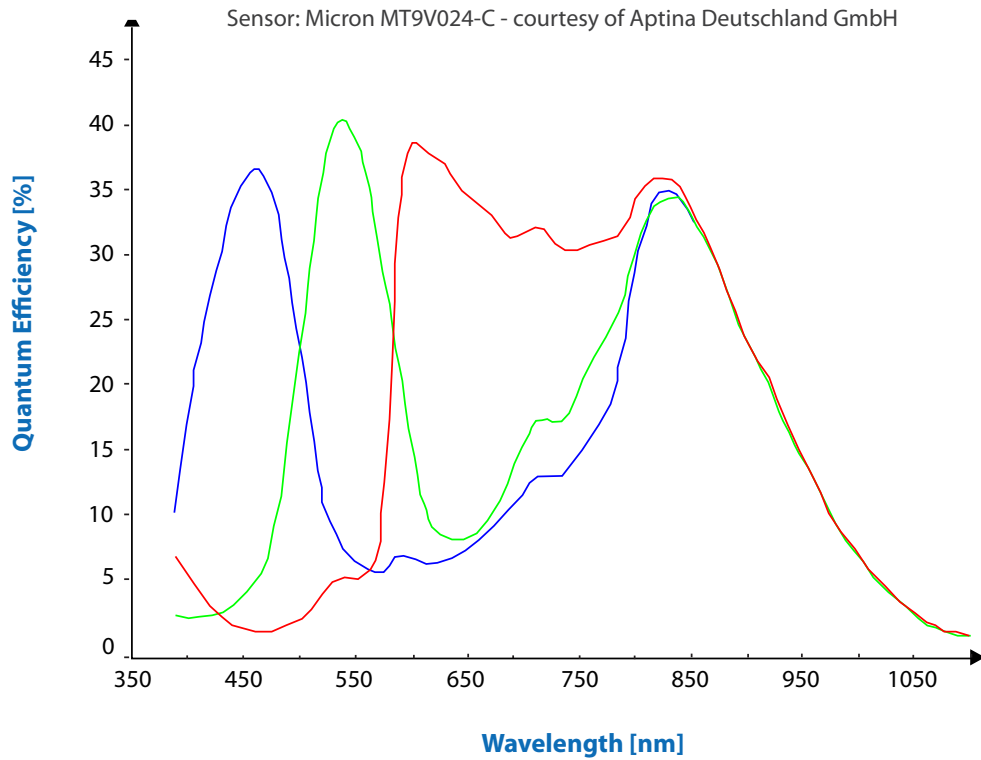

CMOS

|
Sony

GigE

- DxK 33GX290

	IMX290									
DxK 33GX290	x									

Spectral Sensitivity - MT9V024

Spectral Sensitivity - MT9M021/ AR0134

Spectral Sensitivity - MT9T031