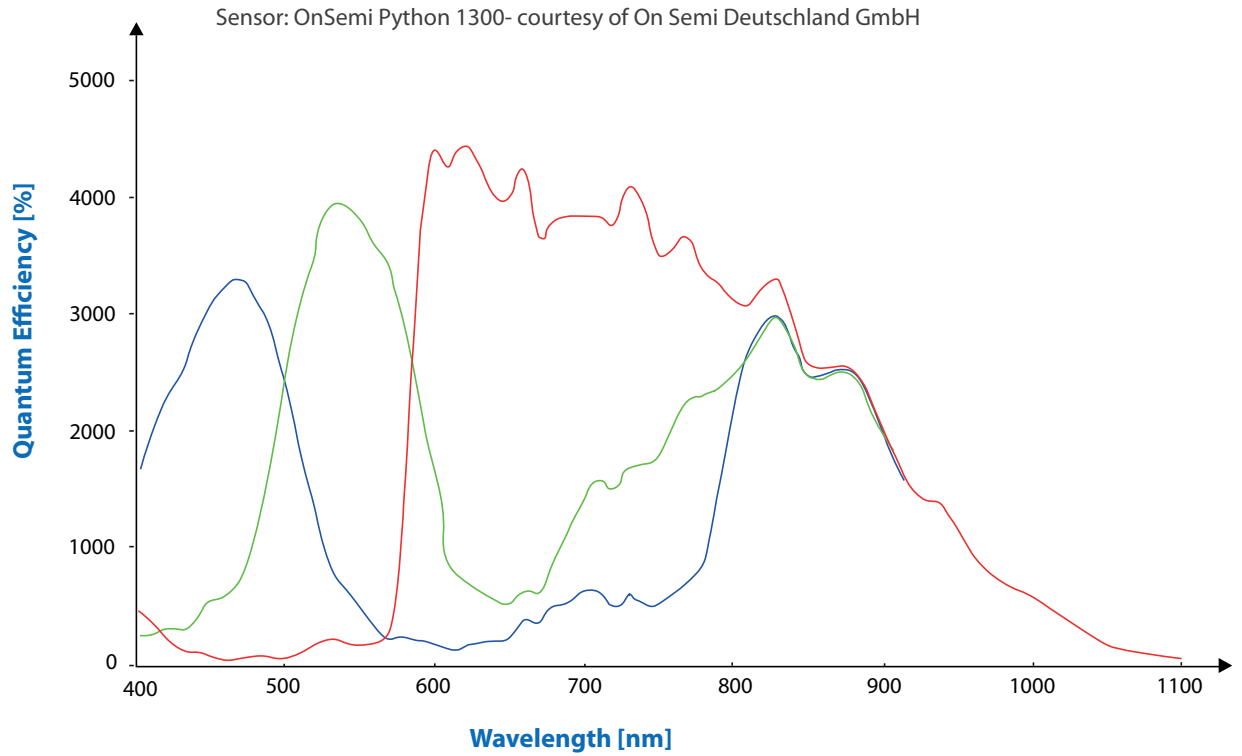

Spectral Sensitivity - ICX445

Sensor: Sony ICX445 - courtesy of Sony Deutschland GmbH

Spectral Sensitivity - ICX274

Spectral Sensitivity - MT9J003

Spectral Sensitivity - Python 1300

Spectral Sensitivity - Python2000/5000