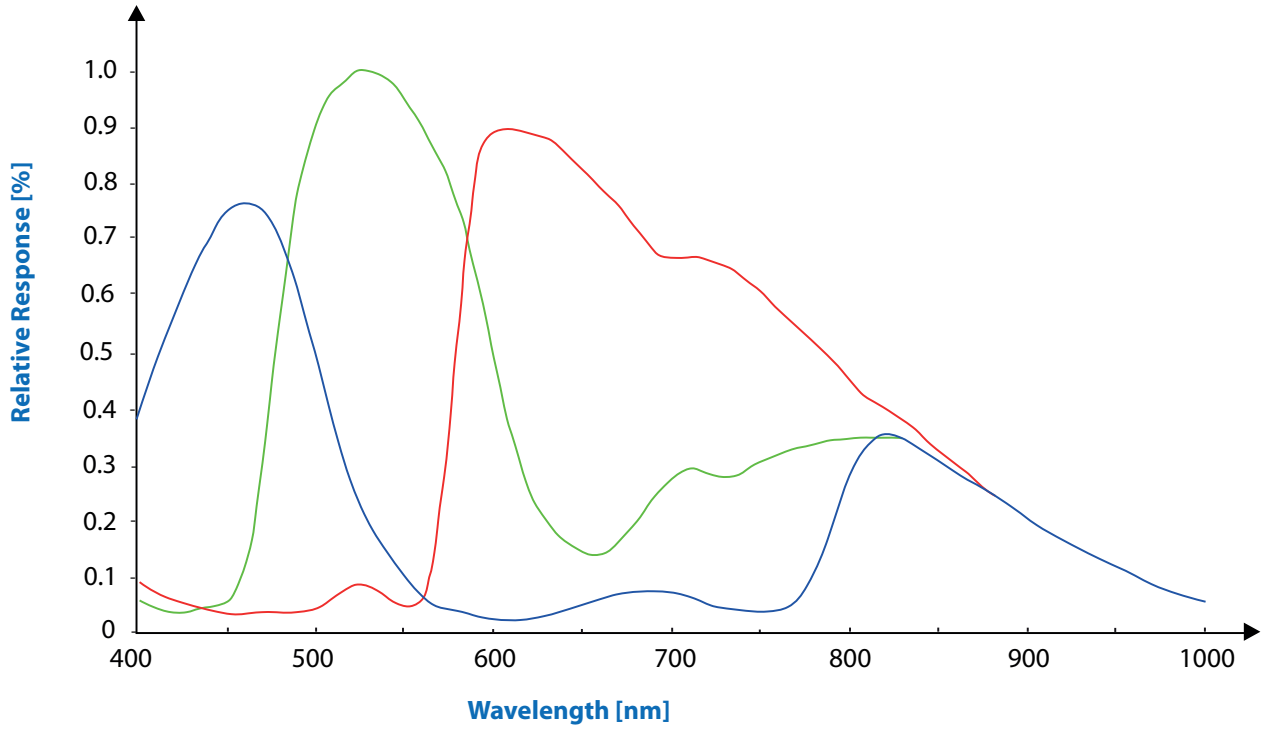

Spectral Sensitivity - IMX236

Sensor: Sony IMX236 - courtesy of Sony Deutschland GmbH

Spectral Sensitivity - IMX174 / IMX249

Sensor: Sony IMX174 - courtesy of Sony Deutschland GmbH

Spectral Sensitivity - IMX178