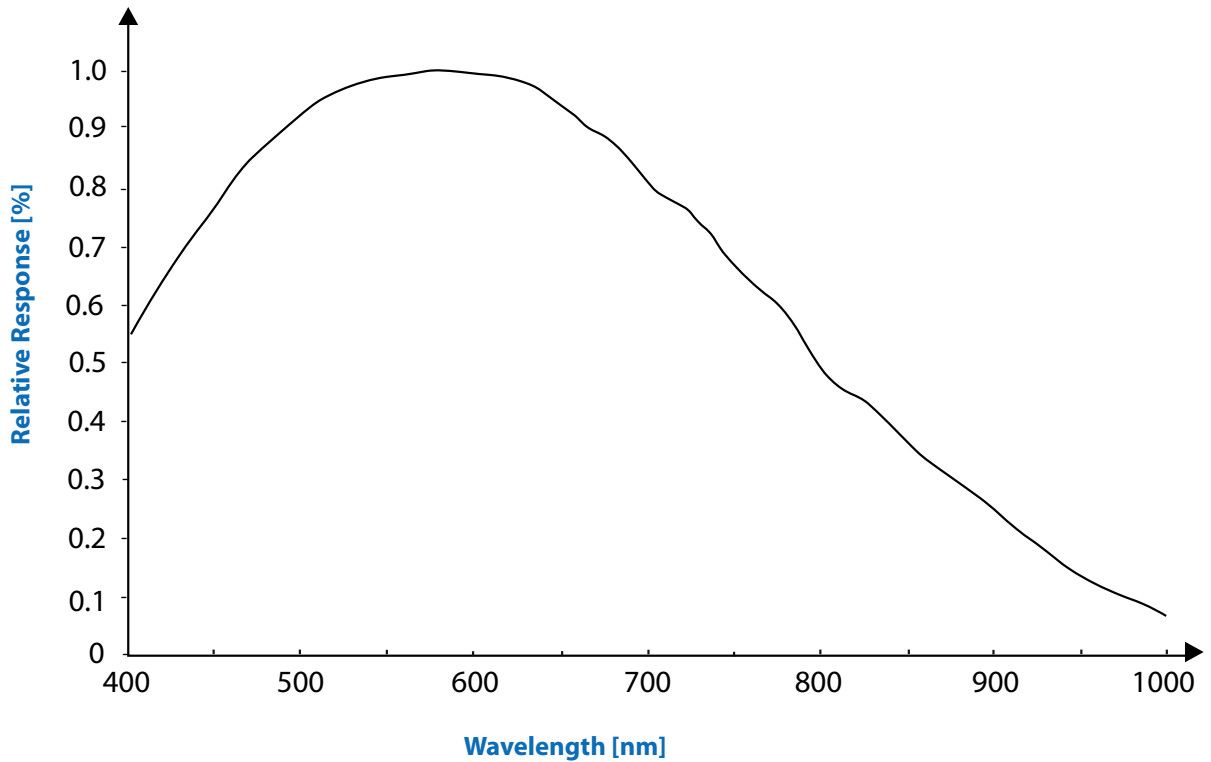

Spectral Sensitivity - IMX236

Sensor: Sony IMX236 - courtesy of Sony Deutschland GmbH