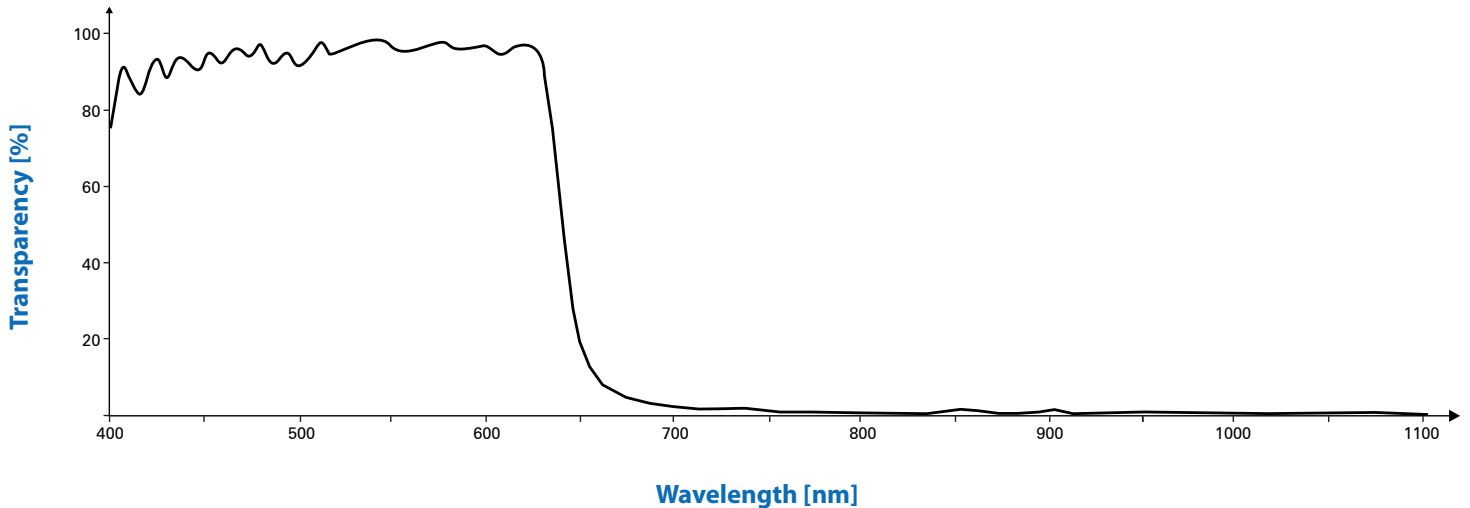

Spectral Sensitivity - IMX253/255/267/304

Sensor: Sony IMX253/255/267/304 - courtesy of Sony Deutschland GmbH

Spectral Sensitivity IR Cut Filter

Headquarters: The Imaging Source Europe GmbH
Sommerstrasse 36, D-28215 Bremen, Germany
Phone: +49 421 33591-0