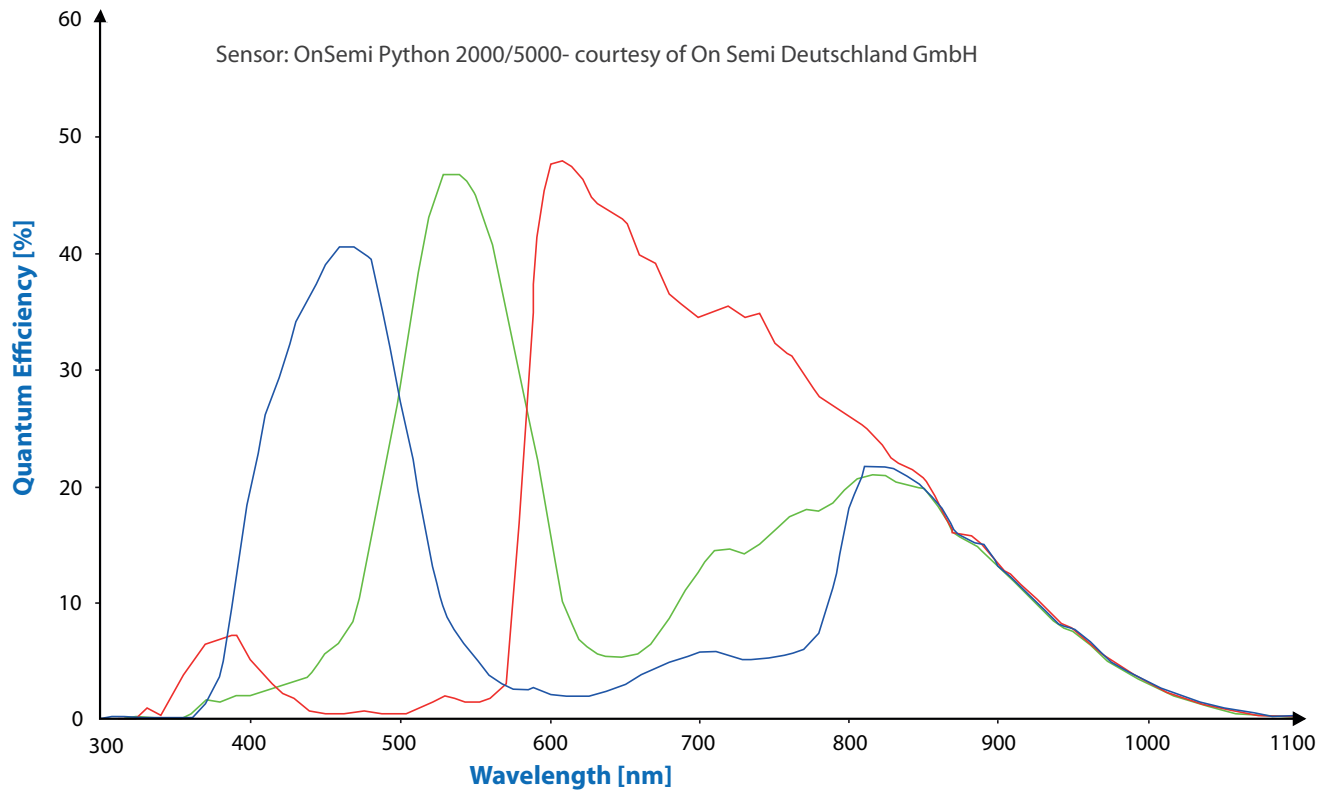

Spectral Sensitivity - ICX445

Sensor: Sony ICX445 - courtesy of Sony Deutschland GmbH

Spectral Sensitivity - ICX274

Spectral Sensitivity - MT9J003

Spectral Sensitivity - Python 1300

Spectral Sensitivity - Python2000/5000