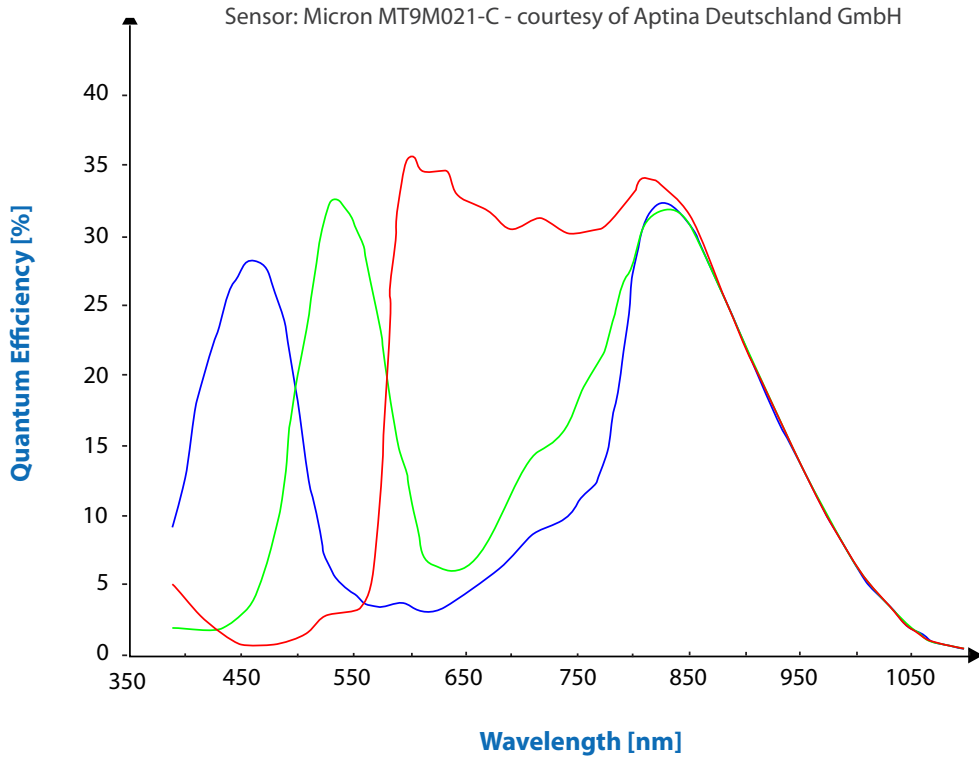

CMOS

|
Sony

GigE

- DxK 33GX290

	IMX290									
DxK 33GX290	x									

Spectral Sensitivity - MT9V024

Spectral Sensitivity - MT9M021/ AR0134

Spectral Sensitivity - MT9T031