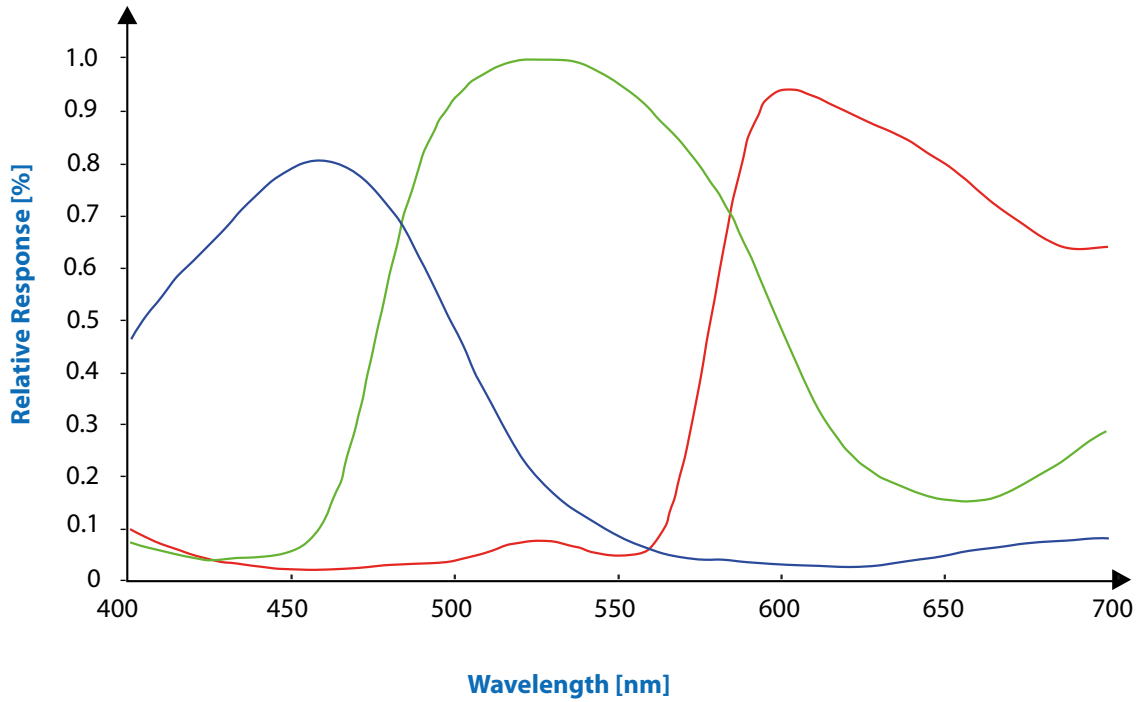

Spectral Sensitivity - IMX178

Sensor: Sony IMX178 - courtesy of Sony Deutschland GmbH