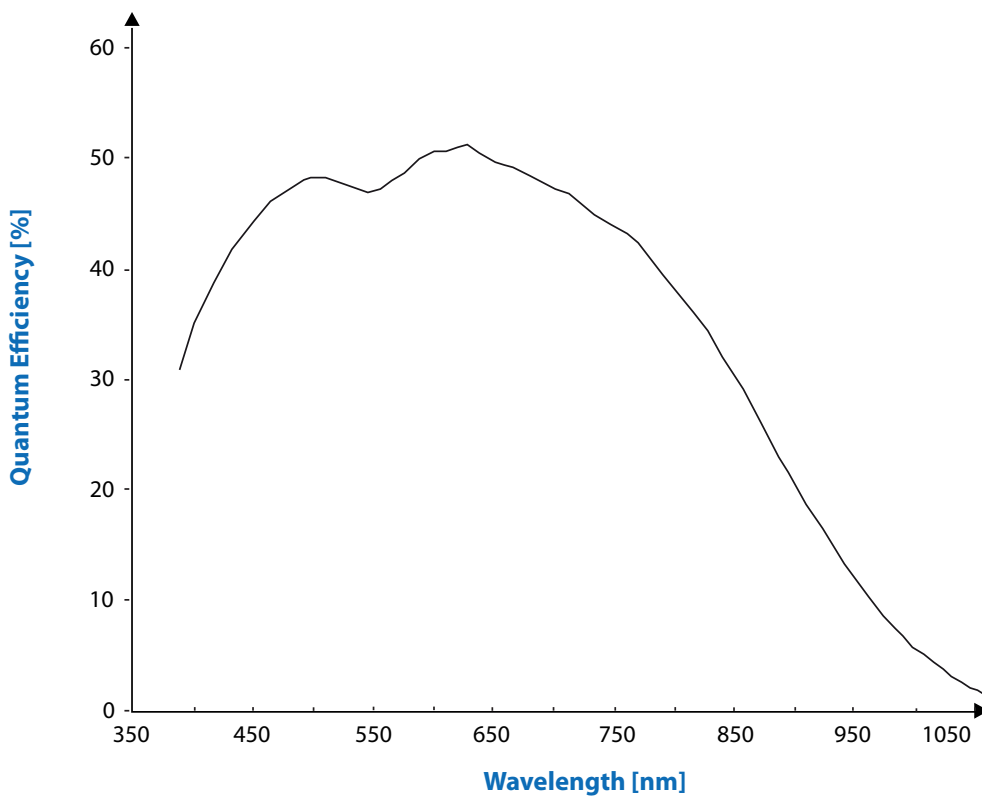

CMOS

|
Sony

GigE

- DxK 33GX290

	IMX290									
DxK 33GX290	x									

Spectral Sensitivity - MT9V024

Spectral Sensitivity - MT9M021/ AR0134

Spectral Sensitivity - MT9T031